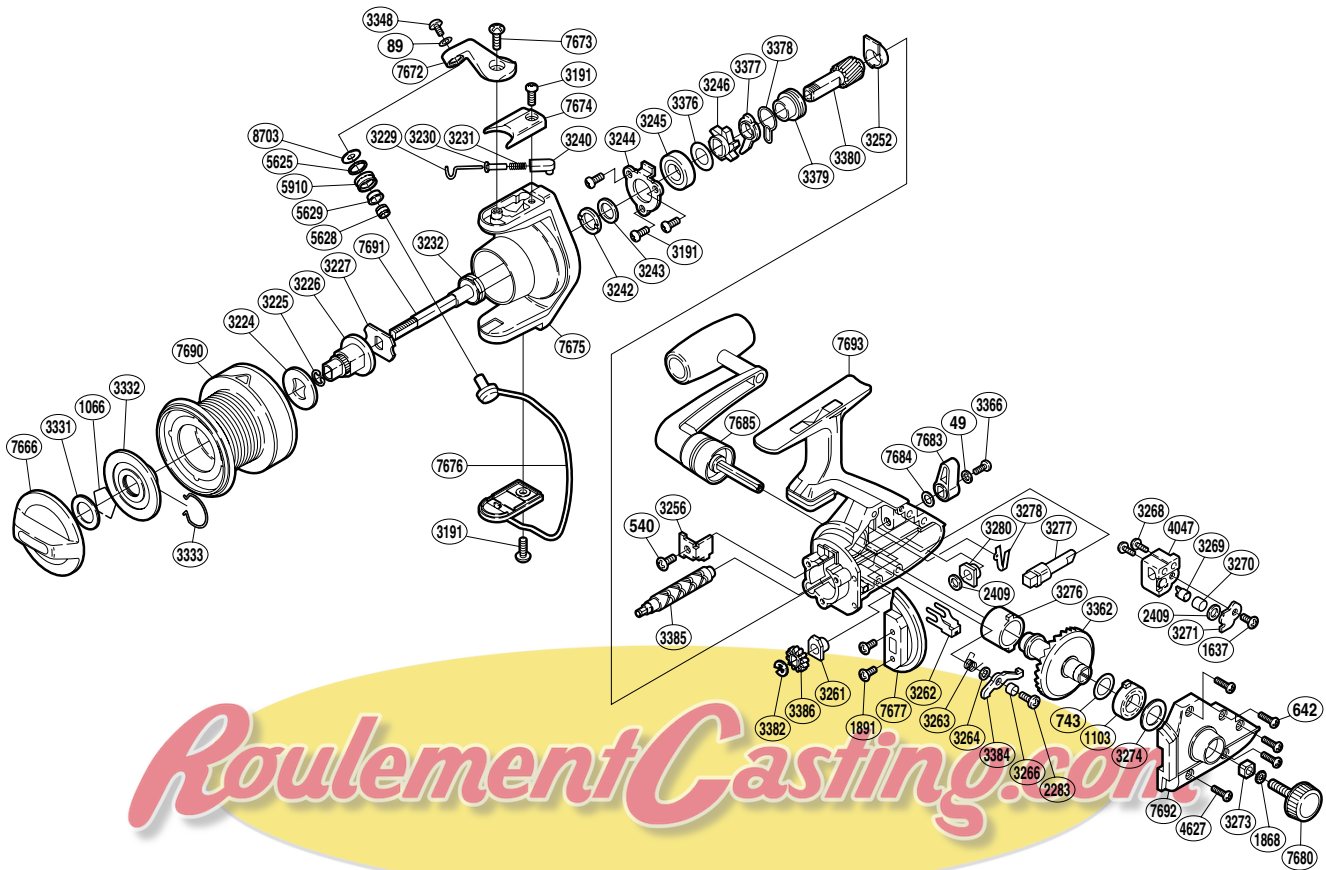

## ALX XS-8000

Part No.	Description	Part No.	Description	Part No.	Description
RD0049	Lock Washer	RD3252	Pinion Gear Bushing	RD3380	Pinion Gear
RD0089	Lock Washer	RD3256	Anti-Reverse Guard	RD3382	"E" Lock
RD0540	Anti-Reverse Guard Screw	RD3261	Worm Shaft Bushing (front)	RD3384	Anti-Reverse Pawl
RD0642	Side Cover Screw (B)	RD3262	Worm Shaft Retainer	RD3385	Worm Shaft
RD0743	Drive Gear Washer	RD3263	Anti-Reverse Pawl Spring	RD3386	Idle Gear
RD1066	Washer Retainer	RD3264	Anti-Reverse Pawl Spacer	RD4047	Oscillating Slider
RD1103	Bushing (A)	RD3266	Anti-Reverse Pawl Support	RD4627	Side Cover Screw (A)
RD1637	Oscillating Retainer Screw	RD3268	Oscillating Slider Screw	RD5625	Line Roller Spacer
RD1868	Handle Lock Washer	RD3269	Oscillating Pawl	RD5628	Line Roller Collar
RD1891	Side Cover Flange Screw	RD3270	Oscillating Slider Bushing	RD5629	Line Roller Bushing
RD2283	Anti-Reverse Pawl Screw	RD3271	Oscillating Pawl Cover	RD5910	Line Roller
RD2409	Spacer	RD3273	Handle Screw Lock	RD7666	Drag Knob
RD3191	Multi-Purpose Screw	RD3274	Bushing Spacer	RD7672	Bail Arm
RD3224	Spool Washer	RD3276	Bushing (B)	RD7673	Bail Arm Screw
RD3225	Spool Supports Retainer	RD3277	Anti-Reverse Cam	RD7674	Bail Spring Cover
RD3226	Spool Support (A)	RD3278	Anti-Reverse Cam Spring	RD7675	Rotor
RD3227	Spool Support (B)	RD3280	Worm Shaft Bushing (rear)	RD7676	Bail Assembly
RD3229	Bail Spring Guide (A)	RD3331	Drag Knob Washer	RD7677	Side Cover Flange
RD3230	Bail Spring Bushing	RD3332	Spool Drag Disk	RD7680	Handle Screw Cap
RD3231	Bail Spring	RD3333	Drag Disk Retainer	RD7683	Anti-Reverse Lever
RD3232	Rotor Nut	RD3348	Line Roller Screw	RD7684	Spacer
RD3240	Bail Spring Guide (B)	RD3362	Drive Gear	RD7685	Handle Assembly
RD3242	Rotor Washer	RD3366	Anti-Reverse Lever Screw	RD7690	Spool
RD3243	Rotor Spacer	RD3376	Spacer	RD7691	Main Shaft
RD3244	Bearing Retainer	RD3377	Anti-Reverse Lock Out	RD7692	Side Cover
RD3245	Ball Bearing	RD3378	Anti-Reverse Lock Out Spring	RD7693	Body
RD3246	Anti-Reverse Ratchet	RD3379	Lock Out Spring Holder	RD8703	Line Roller Washer