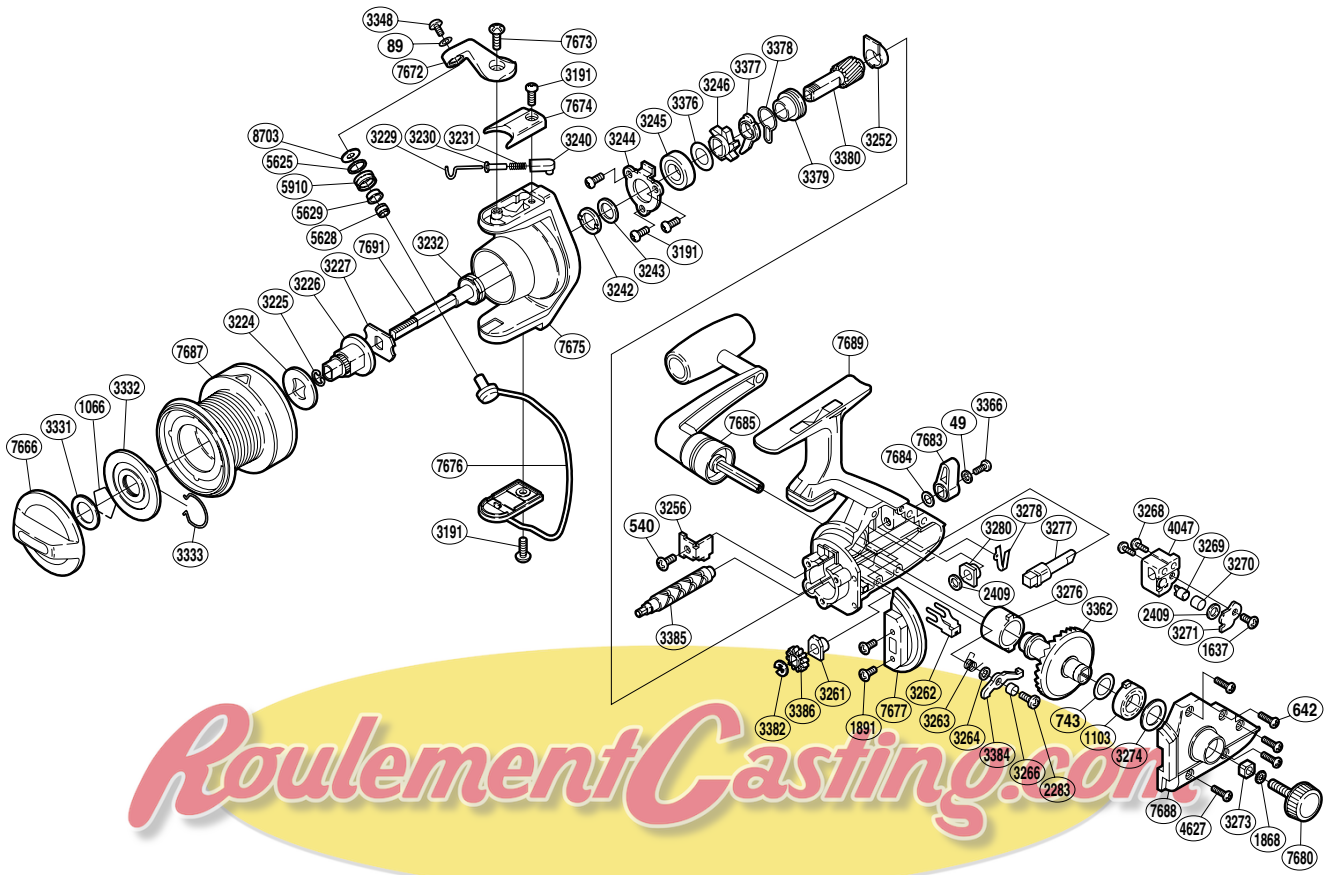

SHIMANO®

AERLEX XS

ALX XS-7000

Part No.	Description	Part No.	Description	Part No.	Description
RD0049	Lock Washer	RD3252	Pinion Gear Bushing	RD3380	Pinion Gear
RD0089	Lock Washer	RD3256	Anti-Reverse Guard	RD3382	"E" Lock
RD0540	Anti-Reverse Guard Screw	RD3261	Worm Shaft Bushing (front)	RD3384	Anti-Reverse Pawl
RD0642	Side Cover Screw (B)	RD3262	Worm Shaft Retainer	RD3385	Worm Shaft
RD0743	Drive Gear Washer	RD3263	Anti-Reverse Pawl Spring	RD3386	Idle Gear
RD1066	Washer Retainer	RD3264	Anti-Reverse Pawl Spacer	RD4047	Oscillating Slider
RD1103	Bushing (A)	RD3266	Anti-Reverse Pawl Support	RD4627	Side Cover Screw (A)
RD1637	Oscillating Retainer Screw	RD3268	Oscillating Slider Screw	RD5625	Line Roller Spacer
RD1868	Handle Lock Washer	RD3269	Oscillating Pawl	RD5628	Line Roller Collar
RD1891	Side Cover Flange Screw	RD3270	Oscillating Slider Bushing	RD5629	Line Roller Bushing
RD2283	Anti-Reverse Pawl Screw	RD3271	Oscillating Pawl Cover	RD5910	Line Roller
RD2409	Spacer	RD3273	Handle Screw Lock	RD7666	Drag Knob
RD3191	Multi-Purpose Screw	RD3274	Bushing Spacer	RD7672	Bail Arm
RD3224	Spool Washer	RD3276	Bushing (B)	RD7673	Bail Arm Screw
RD3225	Spool Supports Retainer	RD3277	Anti-Reverse Cam	RD7674	Bail Spring Cover
RD3226	Spool Support (A)	RD3278	Anti-Reverse Cam Spring	RD7675	Rotor
RD3227	Spool Support (B)	RD3280	Worm Shaft Bushing (rear)	RD7676	Bail Assembly
RD3229	Bail Spring Guide (A)	RD3331	Drag Knob Washer	RD7677	Side Cover Flange
RD3230	Bail Spring Bushing	RD3332	Spool Drag Disk	RD7680	Handle Screw Cap
RD3231	Bail Spring	RD3333	Drag Disk Retainer	RD7683	Anti-Reverse Lever
RD3232	Rotor Nut	RD3348	Line Roller Screw	RD7684	Spacer
RD3240	Bail Spring Guide (B)	RD3362	Drive Gear	RD7685	Handle Assembly
RD3242	Rotor Washer	RD3366	Anti-Reverse Lever Screw	RD7687	Spool
RD3243	Rotor Spacer	RD3376	Spacer	RD7688	Side Cover
RD3244	Bearing Retainer	RD3377	Anti-Reverse Lock Out	RD7689	Body
RD3245	Ball Bearing	RD3378	Anti-Reverse Lock Out Spring	RD7691	Main Shaft
RD3246	Anti-Reverse Ratchet	RD3379	Lock Out Spring Holder	RD8703	Line Roller Washer