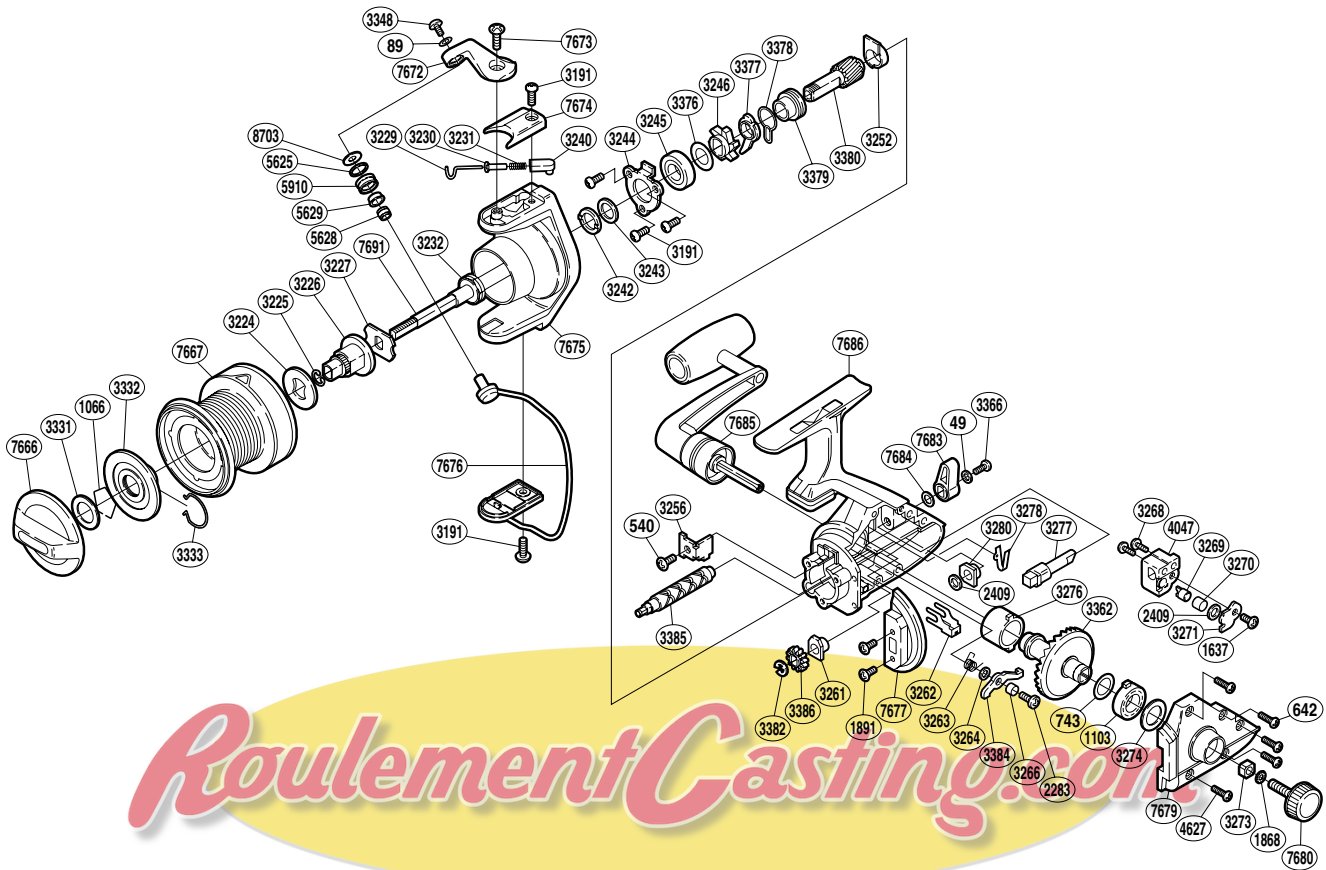

## ALX XS-6000

Part No.	Description	Part No.	Description	Part No.	Description
RD0049	Lock Washer	RD3252	Pinion Gear Bushing	RD3380	Pinion Gear
RD0089	Lock Washer	RD3256	Anti-Reverse Guard	RD3382	"E" Lock
RD0540	Anti-Reverse Guard Screw	RD3261	Worm Shaft Bushing (front)	RD3384	Anti-Reverse Pawl
RD0642	Side Cover Screw (B)	RD3262	Worm Shaft Retainer	RD3385	Worm Shaft
RD0743	Drive Gear Washer	RD3263	Anti-Reverse Pawl Spring	RD3386	Idle Gear
RD1066	Washer Retainer	RD3264	Anti-Reverse Pawl Spacer	RD4047	Oscillating Slider
RD1103	Bushing (A)	RD3266	Anti-Reverse Pawl Support	RD4627	Side Cover Screw (A)
RD1637	Oscillating Retainer Screw	RD3268	Oscillating Slider Screw	RD5625	Line Roller Spacer
RD1868	Handle Lock Washer	RD3269	Oscillating Pawl	RD5628	Line Roller Collar
RD1891	Side Cover Flange Screw	RD3270	Oscillating Slider Bushing	RD5629	Line Roller Bushing
RD2283	Anti-Reverse Pawl Screw	RD3271	Oscillating Pawl Cover	RD5910	Line Roller
RD2409	Spacer	RD3273	Handle Screw Lock	RD7666	Drag Knob
RD3191	Multi-Purpose Screw	RD3274	Bushing Spacer	RD7667	Spool
RD3224	Spool Washer	RD3276	Bushing (B)	RD7672	Bail Arm
RD3225	Spool Supports Retainer	RD3277	Anti-Reverse Cam	RD7673	Bail Arm Screw
RD3226	Spool Support (A)	RD3278	Anti-Reverse Cam Spring	RD7674	Bail Spring Cover
RD3227	Spool Support (B)	RD3280	Worm Shaft Bushing (rear)	RD7675	Rotor
RD3229	Bail Spring Guide (A)	RD3331	Drag Knob Washer	RD7676	Bail Assembly
RD3230	Bail Spring Bushing	RD3332	Spool Drag Disk	RD7677	Side Cover Flange
RD3231	Bail Spring	RD3333	Drag Disk Retainer	RD7679	Side Cover
RD3232	Rotor Nut	RD3348	Line Roller Screw	RD7680	Handle Screw Cap
RD3240	Bail Spring Guide (B)	RD3362	Drive Gear	RD7683	Anti-Reverse Lever
RD3242	Rotor Washer	RD3366	Anti-Reverse Lever Screw	RD7684	Spacer
RD3243	Rotor Spacer	RD3376	Spacer	RD7685	Handle Assembly
RD3244	Bearing Retainer	RD3377	Anti-Reverse Lock Out	RD7686	Body
RD3245	Ball Bearing	RD3378	Anti-Reverse Lock Out Spring	RD7691	Main Shaft
RD3246	Anti-Reverse Ratchet	RD3379	Lock Out Spring Holder	RD8703	Line Roller Washer