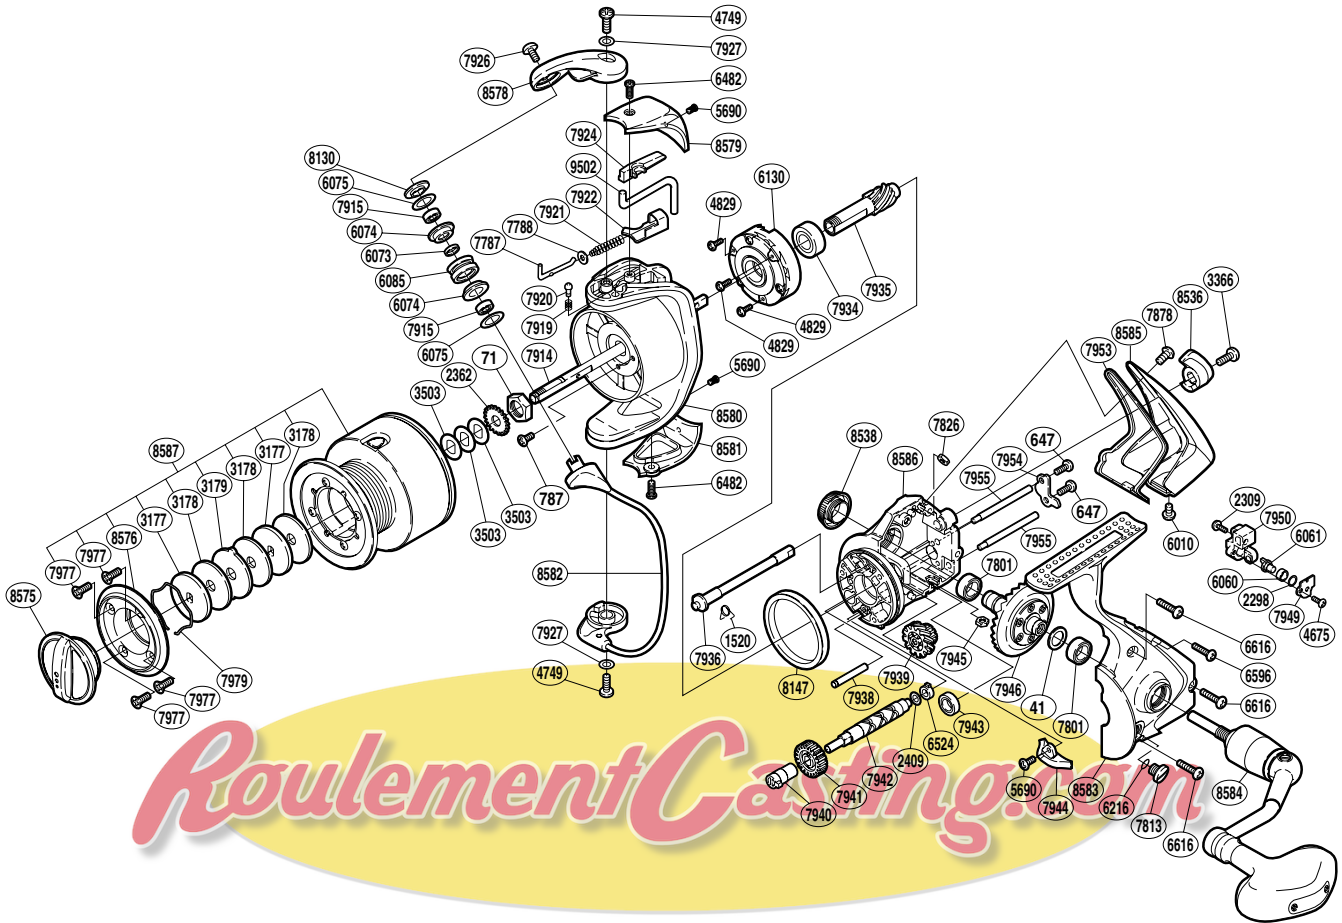

SHIMANO®

TWIN POWER

TP-5000FA

Part No.	Description	Part No.	Description	Part No.	Description
RD 0041	Drive Gear Washer	RD 6524	Worm Bushing (rear)	RD 7945	Rear Protector Nut (A)
RD 0071	Rotor Nut	RD 6596	Side Cover Screw (small)	RD 7946	Drive Gear
RD 0647	Worm Shaft Retainer Screw	RD 6616	Side Cover Screw (large)	RD 7949	Oscillating Pawl Cover
RD 0787	Nut Lock Screw	RD 7787	Bail Spring Guide (A)	RD 7950	Oscillating Slider
RD 1520	Anti-Reverse Cam Spring	RD 7788	Spring Guide (A) Support	RD 7953	Rear Shield
RD 2298	Spacer	RD 7801	Ball Bearing	RD 7954	Worm Shaft Retainer
RD 2309	Slider Retainer Screw	RD 7813	Oil Cap	RD 7955	Oscillating Guide
RD 2362	Spool Support	RD 7826	Rear Protector Nut (B)	RD 7977	Spool Ring Collar
RD 2409	Worm Shaft Spacer	RD 7878	Rear Protector Screw (D)	RD 7979	Drag Washers Retainer
RD 3177	Key Washer	RD 7914	Main Shaft	RD 8130	Line Roller Washer
RD 3178	Drag Washer	RD 7915	Line Roller Bearing	RD 8147	Friction Ring
RD 3179	Eared Washer	RD 7919	Click Spring	RD 8536	Anti-Reverse Lever
RD 3366	Anti-Reverse Lever Screw	RD 7920	Click Pin	RD 8538	Handle Screw Cap
RD 3503	Spool Washer	RD 7921	Bail Spring	RD 8575	Drag Knob
RD 4675	Oscillating Pawl Cover Screw	RD 7922	Bail Spring Seat	RD 8576	Spool Ring Collar
RD 4749	Multi-Purpose Screw	RD 7924	Bail Trip Cover	RD 8578	Bail Arm
RD 4829	Roller Clutch Screw	RD 7926	Line Roller Screw	RD 8579	Bail Spring Cover
RD 5690	Multi-Purpose Screw	RD 7927	Adjusting Washer	RD 8580	Rotor
RD 6010	Rear Protector Screw (C)	RD 7934	Ball Bearing	RD 8581	Bail Hold Support Guard
RD 6060	Oscillating Slider Bushing	RD 7935	Pinion Gear	RD 8582	Bail Assembly
RD 6061	Oscillating Pawl	RD 7936	Anti-Reverse Cam	RD 8583	Side Cover
RD 6073	Bearing Spacer	RD 7938	Idle Gear (B) Shaft	RD 8584	Handle Assembly
RD 6074	Line Roller Bushing	RD 7939	Idle Gear (B)	RD 8585	Rear Protector
RD 6075	Roller Bearing Seal	RD 7940	Worm Bushing (front)	RD 8586	Body
RD 6085	Line Roller	RD 7941	Idle Gear	RD 8587	Spool Assembly
RD 6130	Roller Clutch Assembly	RD 7942	Worm Shaft	RD 9502	Bail Trip Lever
RD 6216	"O" Ring	RD 7943	Ball Bearing		
RD 6482	Protector Screw (A)	RD 7944	Bail Trip Strike		