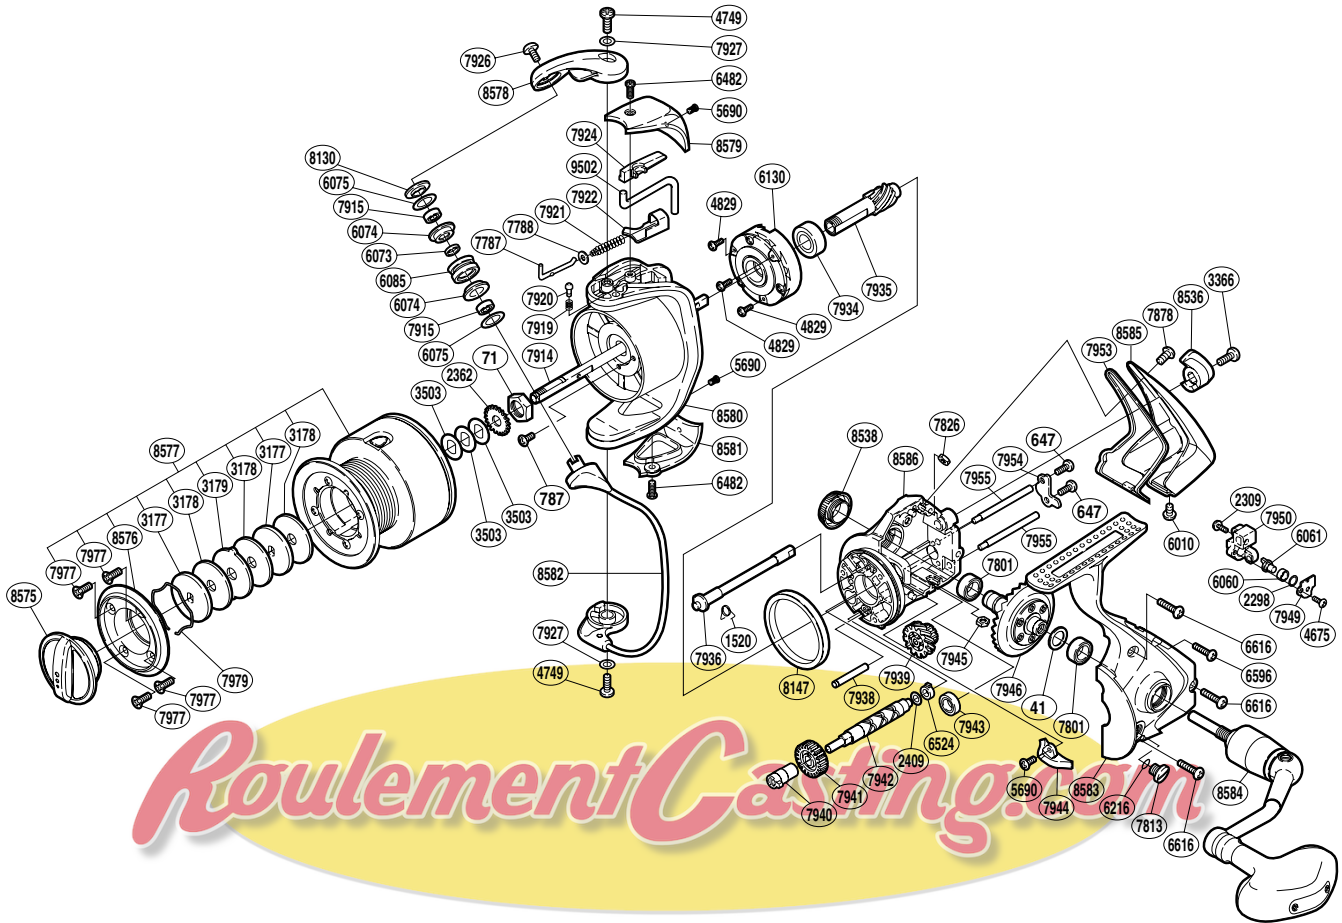

## TP-4000FA

Part No.	Description	Part No.	Description	Part No.	Description
RD 0041	Drive Gear Washer	RD 6524	Worm Bushing (rear)	RD 7945	Rear Protector Nut (A)
RD 0071	Rotor Nut	RD 6596	Side Cover Screw (small)	RD 7946	Drive Gear
RD 0647	Worm Shaft Retainer Screw	RD 6616	Side Cover Screw (large)	RD 7949	Oscillating Pawl Cover
RD 0787	Nut Lock Screw	RD 7787	Bail Spring Guide (A)	RD 7950	Oscillating Slider
RD 1520	Anti-Reverse Cam Spring	RD 7788	Spring Guide (A) Support	RD 7953	Rear Shield
RD 2298	Spacer	RD 7801	Ball Bearing	RD 7954	Worm Shaft Retainer
RD 2309	Slider Retainer Screw	RD 7813	Oil Cap	RD 7955	Oscillating Guide
RD 2362	Spool Support	RD 7826	Rear Protector Nut (B)	RD 7977	Spool Ring Collar
RD 2409	Worm Shaft Spacer	RD 7878	Rear Protector Screw (D)	RD 7979	Drag Washers Retainer
RD 3177	Key Washer	RD 7914	Main Shaft	RD 8130	Line Roller Washer
RD 3178	Drag Washer	RD 7915	Line Roller Bearing	RD 8147	Friction Ring
RD 3179	Eared Washer	RD 7919	Click Spring	RD 8536	Anti-Reverse Lever
RD 3366	Anti-Reverse Lever Screw	RD 7920	Click Pin	RD 8538	Handle Screw Cap
RD 3503	Spool Washer	RD 7921	Bail Spring	RD 8575	Drag Knob
RD 4675	Oscillating Pawl Cover Screw	RD 7922	Bail Spring Seat	RD 8576	Spool Ring Collar
RD 4749	Multi-Purpose Screw	RD 7924	Bail Trip Cover	RD 8577	Spool Assembly
RD 4829	Roller Clutch Screw	RD 7926	Line Roller Screw	RD 8578	Bail Arm
RD 5690	Multi-Purpose Screw	RD 7927	Adjusting Washer	RD 8579	Bail Spring Cover
RD 6010	Rear Protector Screw (C)	RD 7934	Ball Bearing	RD 8580	Rotor
RD 6060	Oscillating Slider Bushing	RD 7935	Pinion Gear	RD 8581	Bail Hold Support Guard
RD 6061	Oscillating Pawl	RD 7936	Anti-Reverse Cam	RD 8582	Bail Assembly
RD 6073	Bearing Spacer	RD 7938	Idle Gear (B) Shaft	RD 8583	Side Cover
RD 6074	Line Roller Bushing	RD 7939	Idle Gear (B)	RD 8584	Handle Assembly
RD 6075	Roller Bearing Seal	RD 7940	Worm Bushing (front)	RD 8585	Rear Protector
RD 6085	Line Roller	RD 7941	Idle Gear	RD 8586	Body
RD 6130	Roller Clutch Assembly	RD 7942	Worm Shaft	RD 9502	Bail Trip Lever
RD 6216	"O" Ring	RD 7943	Ball Bearing		
RD 6482	Protector Screw (A)	RD 7944	Bail Trip Strike		