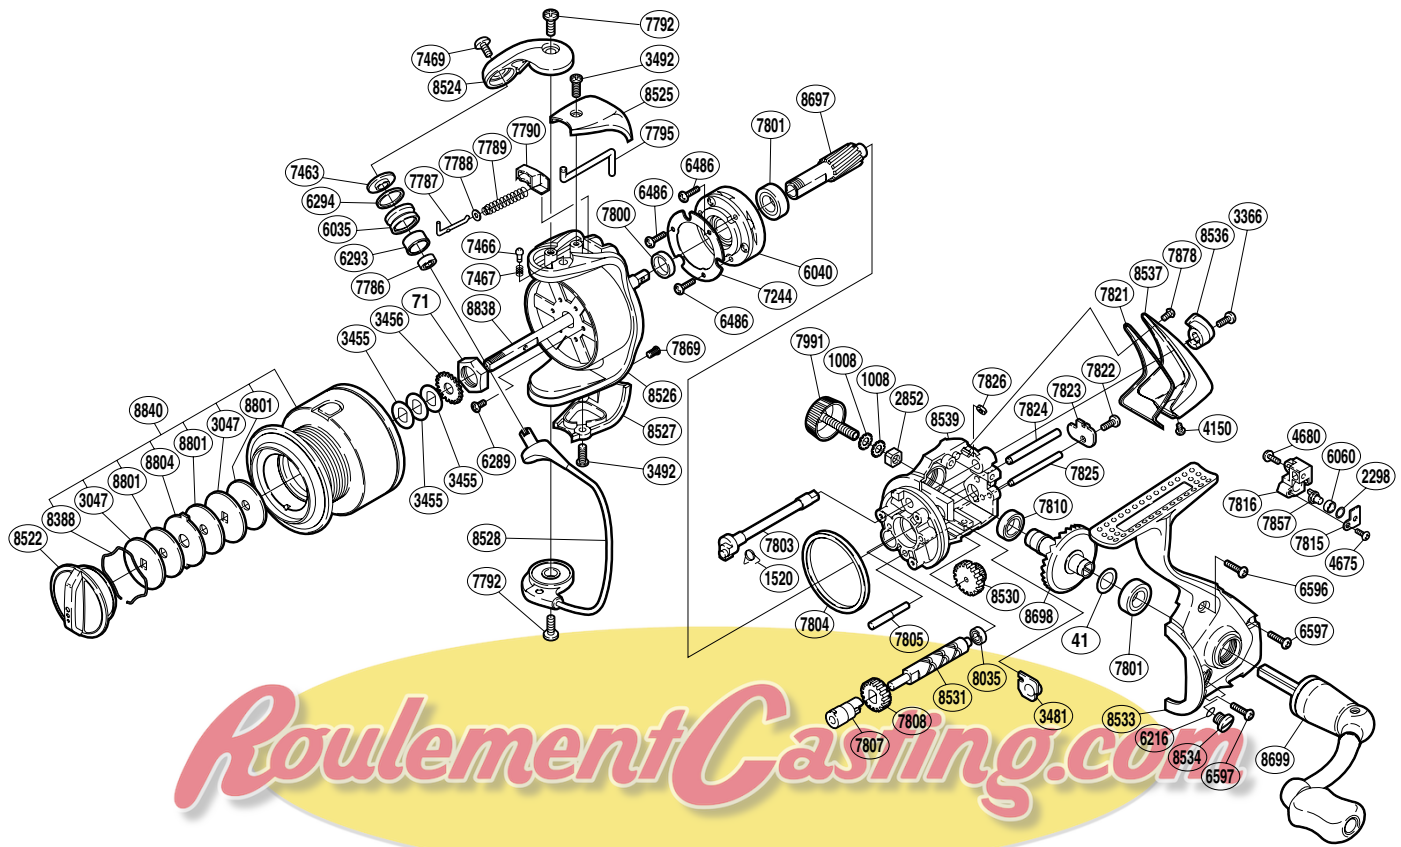

## TP-2500FA

Part No.	Description	Part No.	Description	Part No.	Description
RD 0041	Drive Gear Washer	RD 7466	Click Pin	RD 7869	Protector Screw (B)
RD 0071	Rotor Nut	RD 7467	Click Spring	RD 7878	Rear Protector Screw (B)
RD 1008	Handle Lock Washer	RD 7469	Line Roller Screw	RD 7991	Handle Screw Cap
RD 1520	Anti-Reverse Cam Spring	RD 7786	Line Roller Bearing	RD 8035	Ball Bearing
RD 2298	Spacer	RD 7787	Bail Spring Guide (A)	RD 8388	Drag Washers Retainer
RD 2852	Handle Screw Lock	RD 7788	Spring Guide (A) Support	RD 8522	Drag Knob
RD 3047	Key Washer	RD 7789	Bail Spring	RD 8524	Bail Arm
RD 3366	Anti-Reverse Lever Screw	RD 7790	Bail Spring Seat	RD 8525	Bail Spring Cover
RD 3455	Spool Washer	RD 7792	Multi-Purpose Screw	RD 8526	Rotor
RD 3456	Spool Support	RD 7795	Bail Trip Lever	RD 8527	Bail Hold Support Guard
RD 3481	Bushing	RD 7800	Rotor Ring	RD 8528	Bail Assembly
RD 3492	Protector Screw (A)	RD 7801	Ball Bearing	RD 8530	Idle Gear (B)
RD 4150	Rear Protector Screw (C)	RD 7803	Anti-Reverse Cam	RD 8531	Worm Shaft
RD 4675	Oscillating Pawl Cover Screw	RD 7804	Friction Ring	RD 8533	Side Cover
RD 4680	Slider Retainer Screw	RD 7805	Idle Gear (B) Shaft	RD 8534	Oil Cap
RD 6035	Line Roller	RD 7807	Worm Bushing (front)	RD 8536	Anti-Reverse Lever
RD 6040	Roller Clutch Assembly	RD 7808	Idle Gear	RD 8537	Rear Protector
RD 6060	Oscillating Slider Bushing	RD 7810	Ball Bearing	RD 8539	Body
RD 6216	"O" Ring	RD 7815	Oscillating Pawl Cover	RD 8697	Pinion Gear
RD 6289	Nut Lock Screw	RD 7816	Oscillating Slider	RD 8698	Drive Gear
RD 6293	Line Roller Bushing	RD 7821	Rear Shield	RD 8699	Handle Assembly
RD 6294	Line Roller Spacer	RD 7822	Worm Shaft Retainer Screw	RD 8801	Drag Washer
RD 6486	Roller Clutch Screw	RD 7823	Worm Shaft Retainer	RD 8804	Eared Washer
RD 6596	Side Cover Screw (short)	RD 7824	Oscillating Guide (B)	RD 8838	Main Shaft
RD 6597	Side Cover Screw (long)	RD 7825	Oscillating Guide (A)	RD 8840	Spool Assembly
RD 7244	Roller Clutch Reinforce	RD 7826	Rear Protector Nut		
RD 7463	Line Roller Washer	RD 7857	Oscillating Pawl		