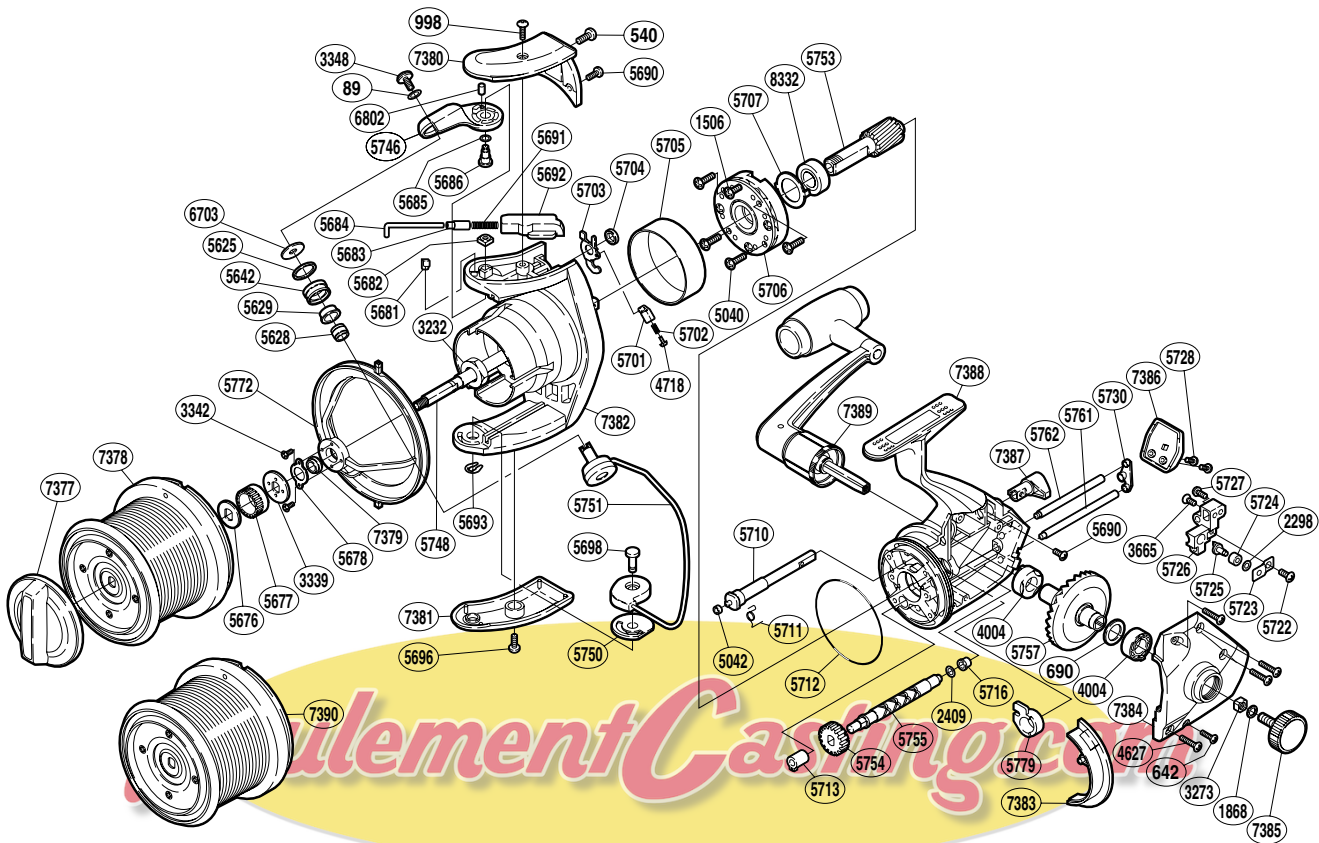

# SHIMANO®

TITANOS A-RB

TT-XT10000-WS

(1SG571001G)

Part No.	Description	Part No.	Description	Part No.	Description
RD 0089	Lock Washer	RD 5684	Bail Spring Guide (A)	RD 5748	Main Shaft
RD 0540	Bail Spring Cover Screw (medium)	RD 5685	Spacer	RD 5750	Bail Hold Support Spacer
RD 0642	Side Cover Screw (small)	RD 5686	Bail Arm Shaft	RD 5751	Bail Assembly
RD 0690	Drive Gear Washer	RD 5690	Multi-Purpose Screw	RD 5753	Pinion Gear
RD 0998	Bail Spring Cover Screw (long)	RD 5691	Bail Spring	RD 5754	Idle Gear
RD 1506	Clutch Cover Screw	RD 5692	Bail Spring Guide (B)	RD 5755	Worm Shaft
RD 1868	Handle Lock Washer	RD 5693	"U" Lock	RD 5757	Drive Gear
RD 2298	Spacer	RD 5696	Guard Screw	RD 5761	Oscillating Guide (long)
RD 2409	Worm Shaft Spacer	RD 5698	Bail Hold Support Shaft	RD 5762	Oscillating Guide (short)
RD 3232	Rotor Nut	RD 5701	Lever Spring Guide (B)	RD 5772	Line Safety Guard
RD 3273	Handle Screw Lock	RD 5702	Lever Spring	RD 5779	Bushing
RD 3339	Spool Support (B)	RD 5703	Bail Trip Lever	RD 6703	Line Roller Washer
RD 3342	Bearing Retainer Screw	RD 5704	Trip Lever Spacer	RD 6802	Bail Arm Bushing
RD 3348	Line Roller Screw	RD 5705	Roller Clutch Ring	RD 7377	Drag Knob
RD 3665	Slider Retainer Screw (A)	RD 5706	Roller Clutch Assembly	RD 7378	Spool Assembly
RD 4004	Drive Gear Bushing	RD 5707	Bearing Washer	RD 7379	Bushing
RD 4627	Side Cover Screw (large)	RD 5710	Anti-Reverse Cam	RD 7380	Bail Spring Cover
RD 4718	Lever Spring Guide (A)	RD 5711	Anti-Reverse Cam Spring	RD 7381	Bail Hold Support Guard
RD 5040	Roller Clutch Screw	RD 5712	"O" Ring (large)	RD 7382	Rotor
RD 5042	Anti-Reverse Cam Ring	RD 5713	Worm Bushing (front)	RD 7383	Side Cover Flange
RD 5625	Line Roller Spacer	RD 5716	Worm Bushing (rear)	RD 7384	Side Cover
RD 5628	Line Roller Collar	RD 5722	Oscillating Pawl Cover Screw	RD 7385	Handle Screw Cap
RD 5629	Line Roller Bushing	RD 5723	Oscillating Pawl Cover	RD 7386	Rear Protector
RD 5642	Line Roller	RD 5724	Oscillating Slider Bushing	RD 7387	Anti-Reverse Lever
RD 5676	Spool Washer	RD 5725	Oscillating Pawl	RD 7388	Body
RD 5677	Spool Support (A)	RD 5726	Oscillating Slider	RD 7389	Handle Assembly
RD 5678	Bearing Retainer	RD 5727	Slider Retainer Screw (B)	RD 8332	Ball Bearing
RD 5681	Angle Controller	RD 5728	Rear Protector Screw		
RD 5682	Bail Arm Nut	RD 5730	Worm Shaft Retainer Washer		
RD 5683	Spring Guide (A) Support	RD 5746	Bail Arm	RD 7390	Spare Spool Assembly