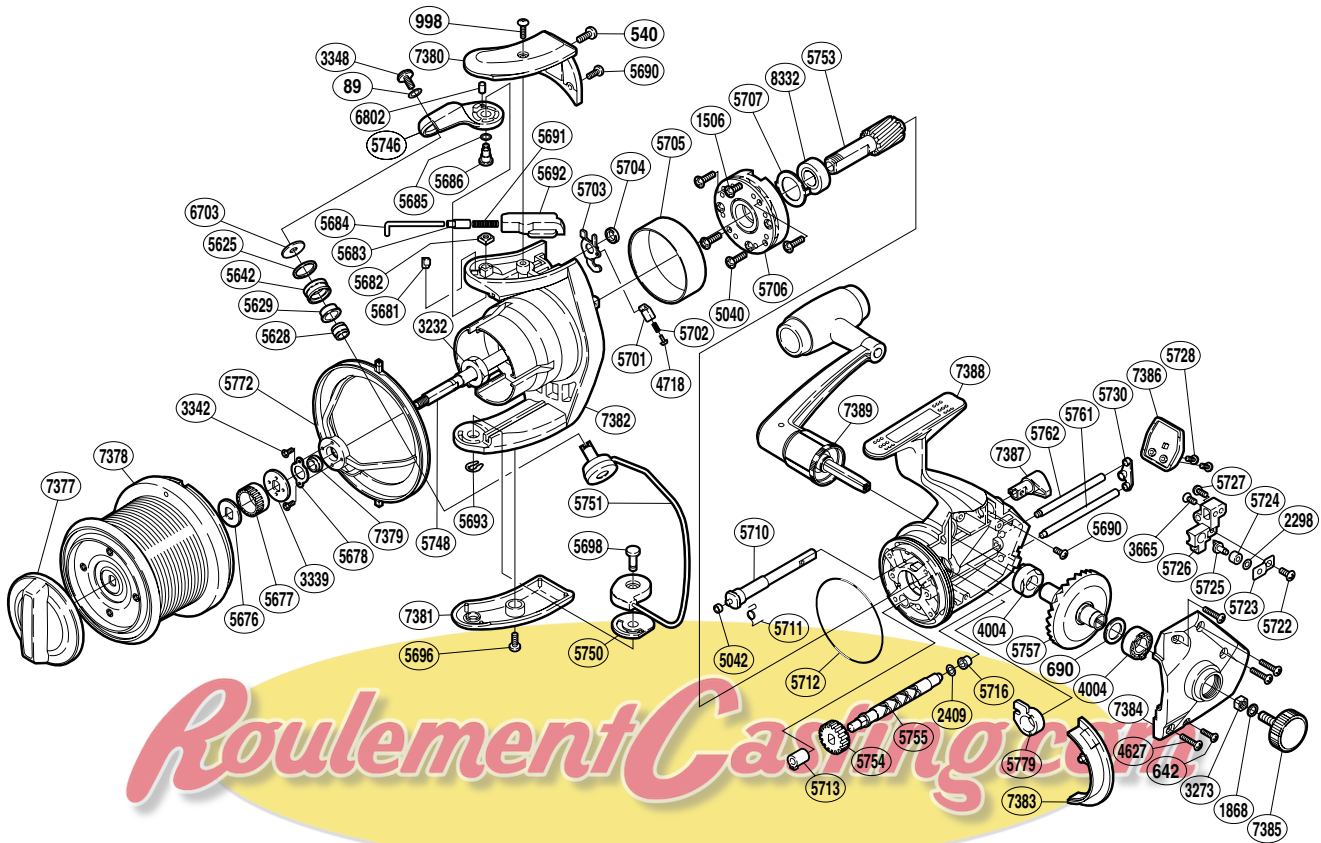

SHIMANO®

TITANOS A-RB

TT-XT10000

(1SG570001G)

Part No.	Description	Part No.	Description	Part No.	Description
RD 0089	Lock Washer	RD 5683	Spring Guide (A) Support	RD 5730	Worm Shaft Retainer Washer
RD 0540	Bail Spring Cover Screw (medium)	RD 5684	Bail Spring Guide (A)	RD 5746	Bail Arm
RD 0642	Side Cover Screw (small)	RD 5685	Spacer	RD 5748	Main Shaft
RD 0690	Drive Gear Washer	RD 5686	Bail Arm Shaft	RD 5750	Bail Hold Support Spacer
RD 0998	Bail Spring Cover Screw (long)	RD 5690	Multi-Purpose Screw	RD 5751	Bail Assembly
RD 1506	Clutch Cover Screw	RD 5691	Bail Spring	RD 5753	Pinion Gear
RD 1868	Handle Lock Washer	RD 5692	Bail Spring Guide (B)	RD 5754	Idle Gear
RD 2298	Spacer	RD 5693	"U" Lock	RD 5755	Worm Shaft
RD 2409	Worm Shaft Spacer	RD 5696	Guard Screw	RD 5757	Drive Gear
RD 3232	Rotor Nut	RD 5698	Bail Hold Support Shaft	RD 5761	Oscillating Guide (long)
RD 3273	Handle Screw Lock	RD 5701	Lever Spring Guide (B)	RD 5762	Oscillating Guide (short)
RD 3339	Spool Support (B)	RD 5702	Lever Spring	RD 5772	Line Safety Guard
RD 3342	Bearing Retainer Screw	RD 5703	Bail Trip Lever	RD 5779	Bushing
RD 3348	Line Roller Screw	RD 5704	Trip Lever Spacer	RD 6703	Line Roller Washer
RD 3665	Slider Retainer Screw (A)	RD 5705	Roller Clutch Ring	RD 6802	Bail Arm Bushing
RD 4004	Drive Gear Bushing	RD 5706	Roller Clutch Assembly	RD 7377	Drag Knob
RD 4627	Side Cover Screw (large)	RD 5707	Bearing Washer	RD 7378	Spool Assembly
RD 4718	Lever Spring Guide (A)	RD 5710	Anti-Reverse Cam	RD 7379	Bushing
RD 5040	Roller Clutch Screw	RD 5711	Anti-Reverse Cam Spring	RD 7380	Bail Spring Cover
RD 5042	Anti-Reverse Cam Ring	RD 5712	"O" Ring (large)	RD 7381	Bail Hold Support Guard
RD 5625	Line Roller Spacer	RD 5713	Worm Bushing (front)	RD 7382	Rotor
RD 5628	Line Roller Collar	RD 5716	Worm Bushing (rear)	RD 7383	Side Cover Flange
RD 5629	Line Roller Bushing	RD 5722	Oscillating Pawl Cover Screw	RD 7384	Side Cover
RD 5642	Line Roller	RD 5723	Oscillating Pawl Cover	RD 7385	Handle Screw Cap
RD 5676	Spool Washer	RD 5724	Oscillating Slider Bushing	RD 7386	Rear Protector
RD 5677	Spool Support (A)	RD 5725	Oscillating Pawl	RD 7387	Anti-Reverse Lever
RD 5678	Bearing Retainer	RD 5726	Oscillating Slider	RD 7388	Body
RD 5681	Angle Controller	RD 5727	Slider Retainer Screw (B)	RD 7389	Handle Assembly
RD 5682	Bail Arm Nut	RD 5728	Rear Protector Screw	RD 8332	Ball Bearing