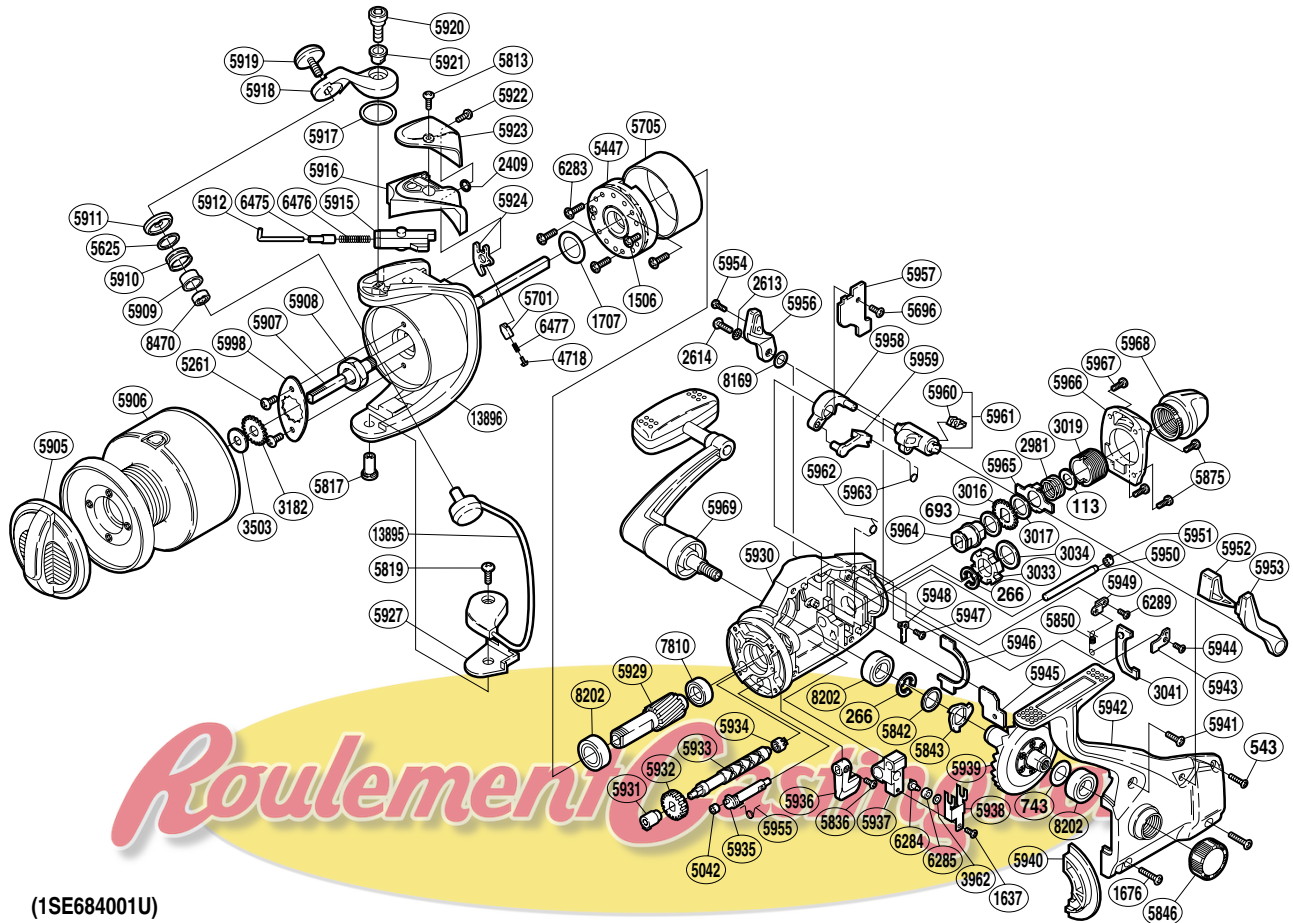

SHIMANO

THUNNUS A-RB

TU-6000F

(1SE684001U)

Part No.	Description	Part No.	Description	Part No.	Description
RD 0113	Tension Spring Washer	RD 5875	Rear Protector Screw (A)	RD 5947	Dial Click Screw
RD 0266	"C" Lock	RD 5905	Drag Knob	RD 5948	Dial Click
RD 0543	Side Cover Screw (B)	RD 5906	Spool Assembly	RD 5949	Spring Retainer
RD 0693	Free Spool Tension Washer (cloth)	RD 5907	Main Shaft	RD 5950	Oscillating Guide
RD 0743	Drive Gear Washer	RD 5908	Rotor Nut	RD 5951	Oscillating Guide Holder
RD 1506	Roller Clutch Cover Screw	RD 5909	Line Roller Bushing	RD 5952	BaitRunner Lever Bridge
RD 1637	Slider Retainer Screw	RD 5910	Line Roller	RD 5953	BaitRunner Lever Arm (L)
RD 1676	Side Cover Screw (A)	RD 5911	Line Roller Washer	RD 5954	BaitRunner Lever Screw
RD 1707	Bushing Washer	RD 5912	Bail Spring Guide (A)	RD 5955	Anti-Reverse Cam Spring
RD 2409	Spacer	RD 5915	Bail Spring Guide (B)	RD 5956	BaitRunner Lever Arm (R)
RD 2613	Lock Washer	RD 5916	Bail Spring Cover	RD 5957	Clutch Pawl Guard
RD 2614	Clutch Arm Screw	RD 5917	Bail Arm Washer	RD 5958	Clutch Lever
RD 2981	Free Spool Tension Spring	RD 5918	Bail Arm	RD 5959	Clutch Pawl
RD 3016	Click Gear	RD 5919	Line Roller Screw	RD 5960	Clutch Arm Cover
RD 3017	Free Spool Tension Washer (B)	RD 5920	Bail Arm Screw	RD 5961	Clutch Arm
RD 3019	Free Spool Tension Screw	RD 5921	Bail Arm Screw Collar	RD 5962	Clutch Spring
RD 3033	BaitRunner Ratchet	RD 5922	Guard Cover (B)	RD 5963	Clutch Pawl Spring
RD 3034	Ratchet Spacer	RD 5923	Bail Spring Cover Guard	RD 5964	Free Spool Tension Shaft
RD 3041	BaitRunner Pawl	RD 5924	Bail Trip Lever	RD 5965	Eared Washer
RD 3182	Spool Support	RD 5927	Bail Hold Support Spacer	RD 5966	Rear Protector
RD 3503	Spool Washer	RD 5929	Pinion Gear	RD 5967	Rear Protector Screw (B)
RD 3962	Spacer	RD 5930	Body	RD 5968	BaitRunner Tension Dial
RD 4718	Lever Spring Guide (A)	RD 5931	Worm Bushing (front)	RD 5969	Handle Assembly
RD 5042	Anti-Reverse Cam Ring	RD 5932	Idle Gear	RD 5998	Rotor Nut Retainer
RD 5261	Nut Lock Screw	RD 5933	Worm Shaft	RD 6283	Roller Clutch Screw
RD 5447	Roller Clutch Assembly	RD 5934	Worm Bushing (rear)	RD 6284	Oscillating Pawl
RD 5625	Line Roller Spacer	RD 5935	Anti-Reverse Cam	RD 6285	Oscillating Slider Bushing
RD 5696	Clutch Pawl Guard Screw	RD 5936	Anti-Reverse Lever	RD 6289	Spring Retainer Screw
RD 5701	Lever Spring Guide (B)	RD 5937	Oscillating Slider	RD 6475	Spring Guide (A) Support
RD 5705	Roller Clutch Ring	RD 5938	Oscillating Slider Retainer	RD 6476	Bail Spring
RD 5813	Guard Screw (A)	RD 5939	Drive Gear	RD 6477	Bail Trip Lever Spring
RD 5817	Bail Hold Support Shaft	RD 5940	Side Cover Flange	RD 7810	Ball Bearing
RD 5819	Bail Hold Support Screw	RD 5941	Side Cover Screw (C)	RD 8169	Washer
RD 5836	Anti-Reverse Lever Screw	RD 5942	Side Cover	RD 8202	Ball Bearing
RD 5842	Drive Gear Ratchet Spacer	RD 5943	BaitRunner Pawl Guide	RD 8470	Line Roller Bearing
RD 5843	Drive Gear Ratchet	RD 5944	BaitRunner Pawl Guide Screw	RD13895	Bail Assembly
RD 5846	Handle Screw Cap	RD 5945	Worm Shaft Retainer	RD13896	Rotor
RD 5850	BaitRunner Pawl Spring	RD 5946	Dial Retainer		