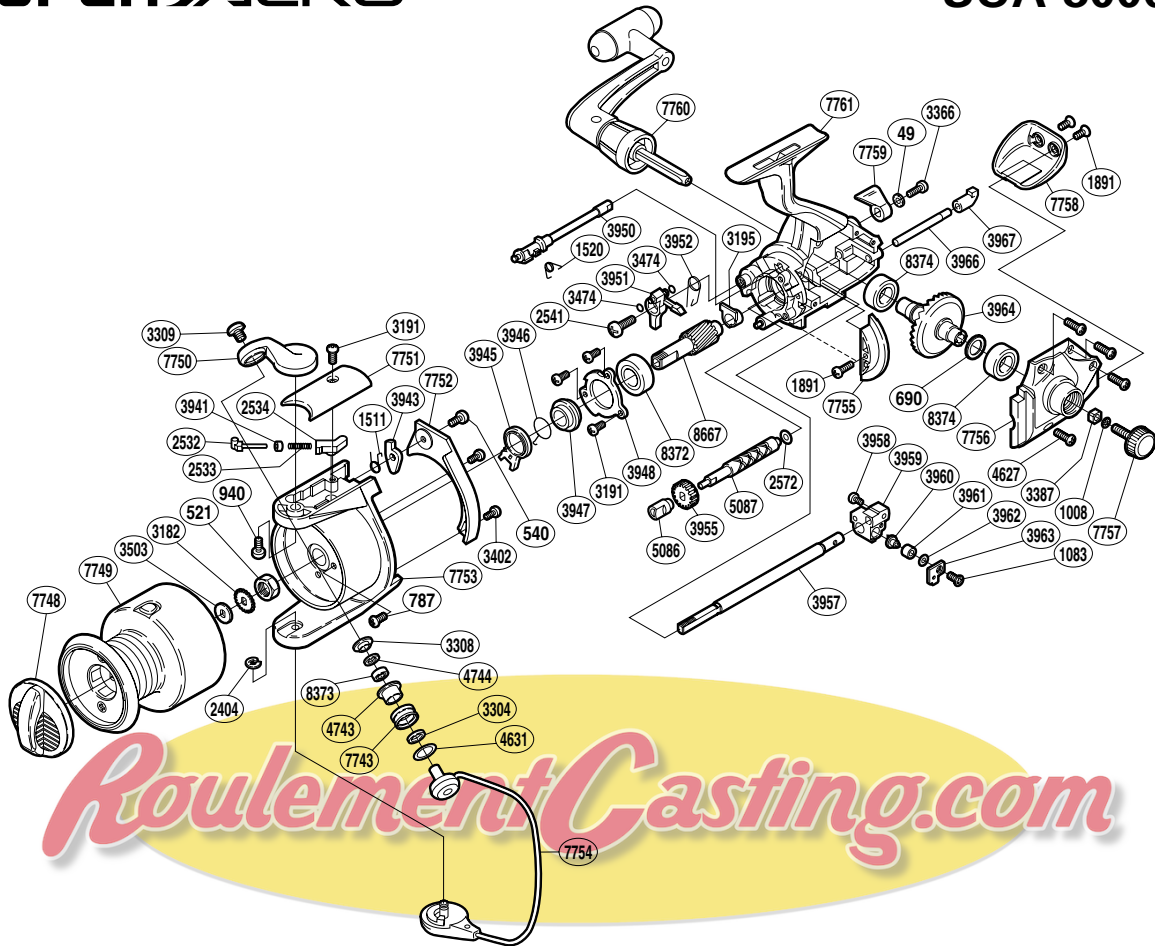

SHIMANO®

SUPER AERO

SUA-8000F

Part No.	Description	Part No.	Description	Part No.	Description
RD0049	Lock Washer	RD3402	Cover Screw	RD4743	Line Roller Bushing
RD0521	Rotor Nut	RD3474	"O" Ring	RD4744	Roller Bearing Seal
RD0540	Bail Trip Lever Screw	RD3503	Spool Washer	RD5086	Worm Bushing
RD0690	Drive Gear Washer	RD3941	Bail Spring Spacer	RD5087	Worm Shaft
RD0787	Nut Lock Screw	RD3943	Bail Trip Lever	RD7743	Line Roller
RD0940	Bail Arm Screw	RD3945	Anti-Reverse Lock Out	RD7748	Drag Knob
RD1008	Handle Lock Washer	RD3946	Anti-Reverse Lock Out Spring	RD7749	Spool Assembly
RD1083	Oscillating Pawl Cover Screw	RD3947	Lock Out Spring Holder	RD7750	Bail Arm
RD1520	Anti-Reverse Cam Spring	RD3948	Bearing Retainer	RD7751	Bail Spring Cover
RD1511	Lever Spring	RD3950	Anti-Reverse Cam	RD7752	Counterbalance Cover
RD1891	Multi-Purpose Screw	RD3951	Anti-Reverse Pawl	RD7753	Rotor
RD2404	"E" Lock	RD3952	Anti-Reverse Pawl Spring	RD7754	Bail Assembly
RD2532	Bail Spring Guide (A)	RD3955	Idle Gear	RD7755	Side Cover Flange
RD2533	Bail Spring	RD3957	Main Shaft	RD7756	Side Cover
RD2534	Bail Spring Guide (B)	RD3958	Slider Retainer Screw	RD7757	Handle Screw Cap
RD2541	Anti-Reverse Pawl Screw	RD3959	Oscillating Slider	RD7758	Rear Protector
RD2572	Worm Shaft Spacer	RD3960	Oscillating Pawl	RD7759	Anti-Reverse Lever
RD3182	Spool Support	RD3961	Oscillating Slider Bushing	RD7760	Handle Assembly
RD3191	Multi-Purpose Screw	RD3962	Spacer	RD7761	Body
RD3195	Bushing	RD3963	Oscillating Pawl Cover	RD8372	Ball Bearing
RD3304	Bearing Spacer	RD3964	Drive Gear	RD8373	Line Roller Bearing
RD3308	Line Roller Washer	RD3966	Oscillating Guide	RD8374	Ball Bearing
RD3309	Line Roller Screw	RD3967	Oscillating Guide Holder	RD8667	Pinion Gear
RD3366	Anti-Reverse Lever Screw	RD4627	Side Cover Screw		
RD3387	Handle Screw Lock	RD4631	Spacer		