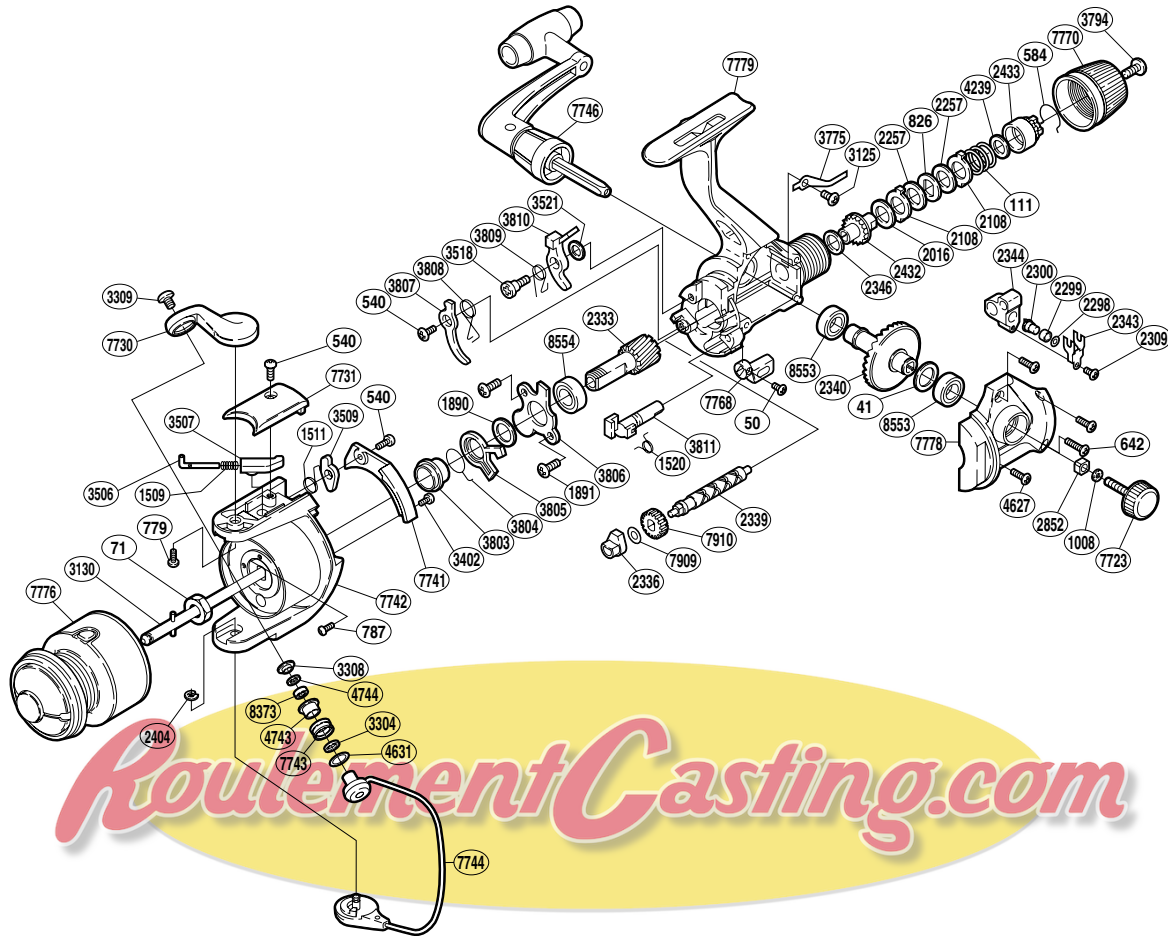

SHIMANO®

SUPER AERO

SUA-4000R

Part No.	Description	Part No.	Description	Part No.	Description
RD0041	Drive Gear Washer	RD2343	Oscillating Slider Retainer	RD3810	Anti-Reverse Pawl
RD0050	Anti-Reverse Lever Screw	RD2344	Oscillating Slider	RD3811	Anti-Reverse Cam (A)
RD0071	Rotor Nut	RD2346	Drag Washer "C" (cloth)	RD4239	Drag Spring Washer "A"
RD0111	Drag Coil Spring	RD2404	"E" Lock	RD4627	Side Cover Screw (large)
RD0540	Multi-Purpose Screw	RD2432	Drag Shaft	RD4631	Spacer
RD0584	Hold Click Spring	RD2433	Pressure Screw	RD4743	Line Roller Bushing
RD0642	Side Cover Screw (small)	RD2852	Handle Screw Lock	RD4744	Roller Bearing Seal
RD0779	Bail Arm Screw	RD3125	Drag Click Screw	RD7723	Handle Screw Cap
RD0787	Nut Lock Screw	RD3130	Main Shaft	RD7730	Bail Arm
RD0826	Key Washer "A"	RD3304	Bearing Spacer	RD7731	Bail Spring Cover
RD1008	Handle Lock Washer	RD3308	Line Roller Washer	RD7741	Counterbalance Cover
RD1509	Bail Spring	RD3309	Line Roller Screw	RD7742	Rotor
RD1511	Lever Spring	RD3402	Cover Screw	RD7743	Line Roller
RD1520	Anti-Reverse Cam (A) Spring	RD3506	Bail Spring Guide (A)	RD7744	Bail Assembly
RD1890	Bushing Washer	RD3507	Bail Spring Guide (B)	RD7746	Handle Assembly
RD1891	Bearing Retainer Screw	RD3509	Bail Trip Lever	RD7768	Anti-Reverse Lever
RD2016	Drag Washer "H" (cloth)	RD3518	Anti-Reverse Pawl Screw	RD7770	Drag Knob
RD2108	Eared Washer "B"	RD3521	Anti-Reverse Pawl Spacer	RD7776	Spool Assembly
RD2257	Drag Washer "H" (blue)	RD3775	Drag Click	RD7778	Side Cover
RD2298	Spacer	RD3794	Drag Knob Screw	RD7779	Body
RD2299	Oscillating Slider Bushing	RD3803	Lock Out Spring Holder	RD7909	Worm Shaft Spacer
RD2300	Oscillating Pawl	RD3804	Anti-Reverse Lock Out Spring	RD7910	Idle Gear
RD2309	Slider Retainer Screw	RD3805	Anti-Reverse Lock Out	RD8373	Line Roller Bearing
RD2333	Pinion Gear	RD3806	Bearing Retainer	RD8553	Ball Bearing
RD2336	Worm Bushing	RD3807	Anti-Reverse Cam (B)	RD8554	Ball Bearing
RD2339	Worm Shaft	RD3808	Anti-Reverse Cam (B) Spring		
RD2340	Drive Gear	RD3809	Anti-Reverse Pawl Spring		