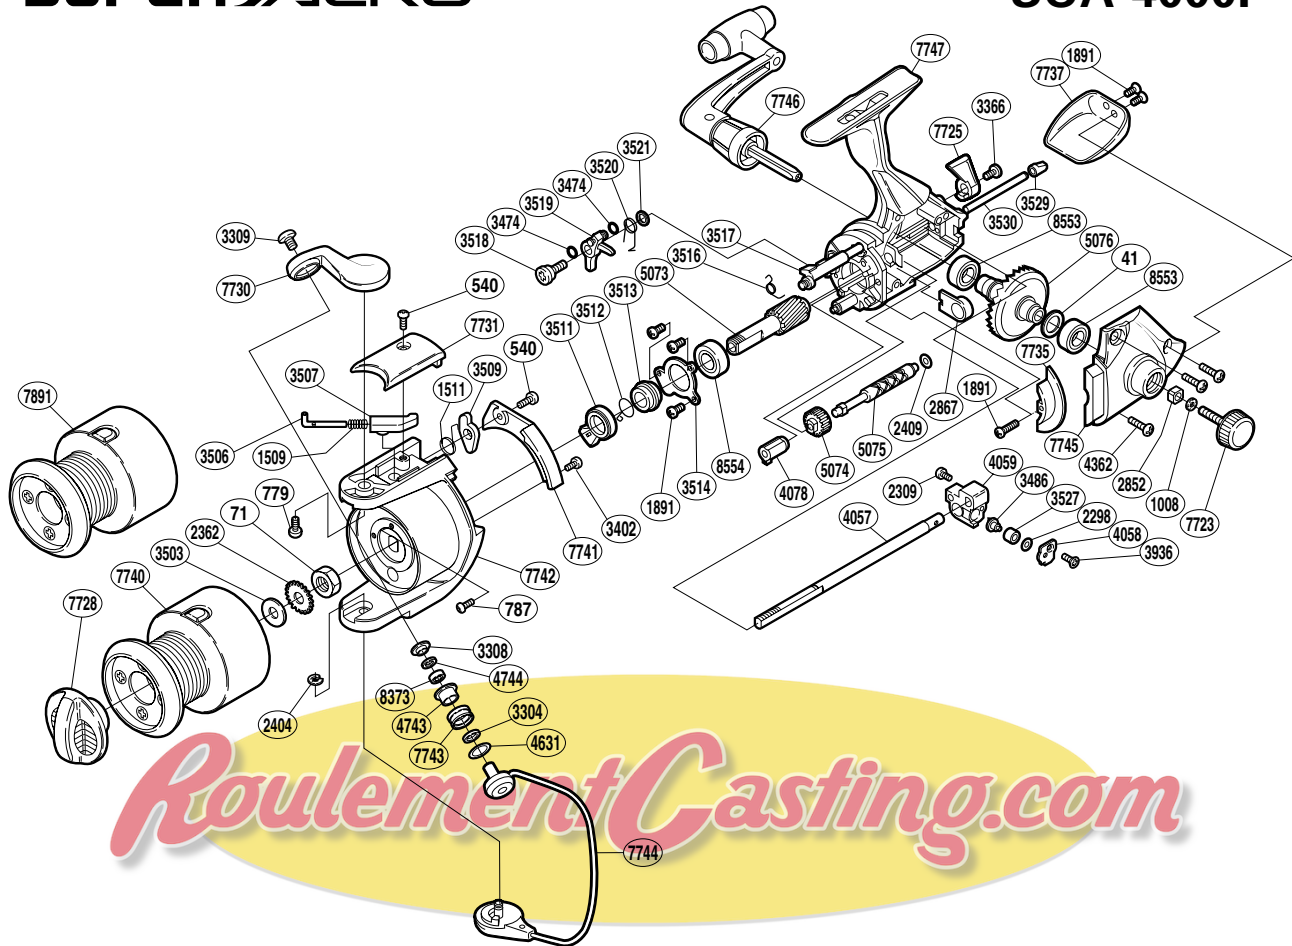

## SUPER AERO

## SUA-4000F

Part No.	Description	Part No.	Description	Part No.	Description
RD0041	Drive Gear Washer	RD3506	Bail Spring Guide (A)	RD4744	Roller Bearing Seal
RD0071	Rotor Nut	RD3507	Bail Spring Guide (B)	RD5073	Pinion Gear
RD0540	Multi-Purpose Screw	RD3509	Bail Trip Lever	RD5074	Idle Gear
RD0779	Bail Arm Screw	RD3511	Anti-Reverse Lock Out	RD5075	Worm Shaft
RD0787	Nut Lock Screw	RD3512	Anti-Reverse Lock Out Spring	RD5076	Drive Gear
RD1008	Handle Lock Washer	RD3513	Lock Out Spring Holder	RD7723	Handle Screw Cap
RD1509	Bail Spring	RD3514	Bearing Retainer	RD7725	Anti-Reverse Lever
RD1511	Lever Spring	RD3516	Anti-Reverse Cam Spring	RD7728	Drag Knob
RD1891	Multi-Purpose Screw	RD3517	Anti-Reverse Cam	RD7730	Bail Arm
RD2298	Spacer	RD3518	Anti-Reverse Pawl Screw	RD7731	Bail Spring Cover
RD2309	Slider Retainer Screw	RD3519	Anti-Reverse Pawl	RD7735	Side Cover Flange
RD2362	Spool Support	RD3520	Anti-Reverse Pawl Spring	RD7737	Rear Protector
RD2404	"E" Lock	RD3521	Anti-Reverse Pawl Spacer	RD7740	Spool Assembly (aluminum)
RD2409	Worm Shaft Spacer	RD3527	Oscillating Slider Bushing	RD7741	Counterbalance Cover
RD2852	Handle Screw Lock	RD3529	Oscillating Guide Holder	RD7742	Rotor
RD2867	Bushing	RD3530	Oscillating Guide	RD7743	Line Roller
RD3304	Bearing Spacer	RD3936	Oscillating Pawl Cover Screw	RD7744	Bail Assembly
RD3308	Line Roller Washer	RD4057	Main Shaft	RD7745	Side Cover
RD3309	Line Roller Screw	RD4058	Oscillating Pawl Cover	RD7746	Handle Assembly
RD3366	Anti-Reverse Lever Screw	RD4059	Oscillating Slider	RD7747	Body
RD3402	Cover Screw	RD4078	Worm Bushing	RD7891	Spool Assembly (graphite)
RD3474	"O" Ring	RD4362	Side Cover Screw	RD8373	Line Roller Bearing
RD3486	Oscillating Pawl	RD4631	Spacer	RD8553	Ball Bearing
RD3503	Spool Washer	RD4743	Line Roller Bushing	RD8554	Ball Bearing