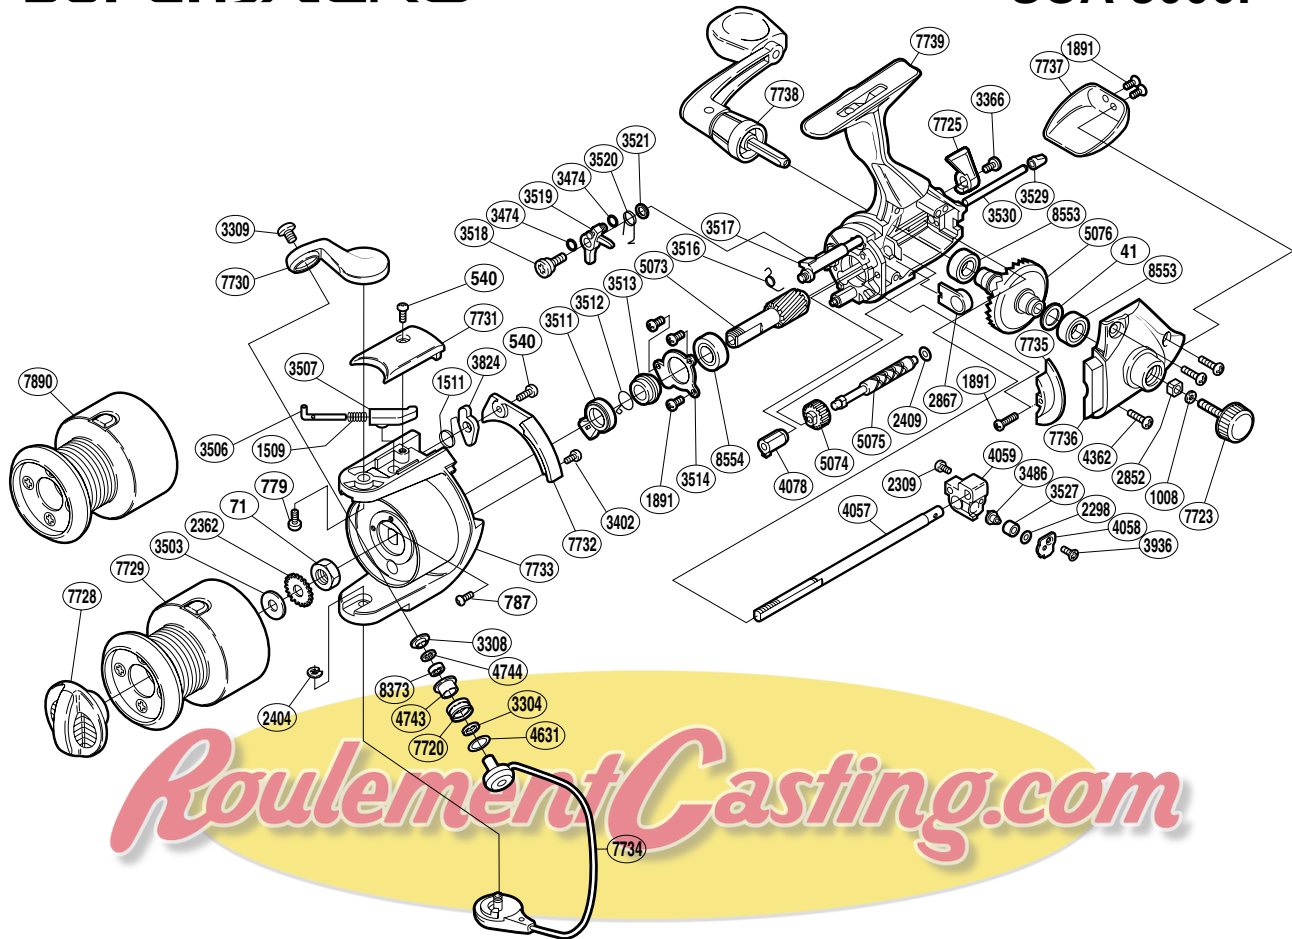

## SUPER AERO

## SUA-3000F

Part No.	Description	Part No.	Description	Part No.	Description
RD0041	Drive Gear Washer	RD3506	Bail Spring Guide (A)	RD4744	Roller Bearing Seal
RD0071	Rotor Nut	RD3507	Bail Spring Guide (B)	RD5073	Pinion Gear
RD0540	Multi-Purpose Screw	RD3511	Anti-Reverse Lock Out	RD5074	Idle Gear
RD0779	Bail Arm Screw	RD3512	Anti-Reverse Lock Out Spring	RD5075	Worm Shaft
RD0787	Nut Lock Screw	RD3513	Lock Out Spring Holder	RD5076	Drive Gear
RD1008	Handle Lock Washer	RD3514	Bearing Retainer	RD7720	Line Roller
RD1509	Bail Spring	RD3516	Anti-Reverse Cam Spring	RD7723	Handle Screw Cap
RD1511	Lever Spring	RD3517	Anti-Reverse Cam	RD7725	Anti-Reverse Lever
RD1891	Multi-Purpose Screw	RD3518	Anti-Reverse Pawl Screw	RD7728	Drag Knob
RD2298	Spacer	RD3519	Anti-Reverse Pawl	RD7729	Spool Assembly (aluminum)
RD2309	Slider Retainer Screw	RD3520	Anti-Reverse Pawl Spring	RD7730	Bail Arm
RD2362	Spool Support	RD3521	Anti-Reverse Pawl Spacer	RD7731	Bail Spring Cover
RD2404	"E" Lock	RD3527	Oscillating Slider Bushing	RD7732	Counterbalance Cover
RD2409	Worm Shaft Spacer	RD3529	Oscillating Guide Holder	RD7733	Rotor
RD2852	Handle Screw Lock	RD3530	Oscillating Guide	RD7734	Bail Assembly
RD2867	Bushing	RD3824	Bail Trip Lever	RD7735	Side Cover Flange
RD3304	Bearing Spacer	RD3936	Oscillating Pawl Cover Screw	RD7736	Side Cover
RD3308	Line Roller Washer	RD4057	Main Shaft	RD7737	Rear Protector
RD3309	Line Roller Screw	RD4058	Oscillating Pawl Cover	RD7738	Handle Assembly
RD3366	Anti-Reverse Lever Screw	RD4059	Oscillating Slider	RD7739	Body
RD3402	Cover Screw	RD4078	Worm Bushing	RD7890	Spool Assembly (graphite)
RD3474	"O" Ring	RD4362	Side Cover Screw	RD8373	Line Roller Bearing
RD3486	Oscillating Pawl	RD4631	Spacer	RD8553	Ball Bearing
RD3503	Spool Washer	RD4743	Line Roller Bushing	RD8554	Ball Bearing