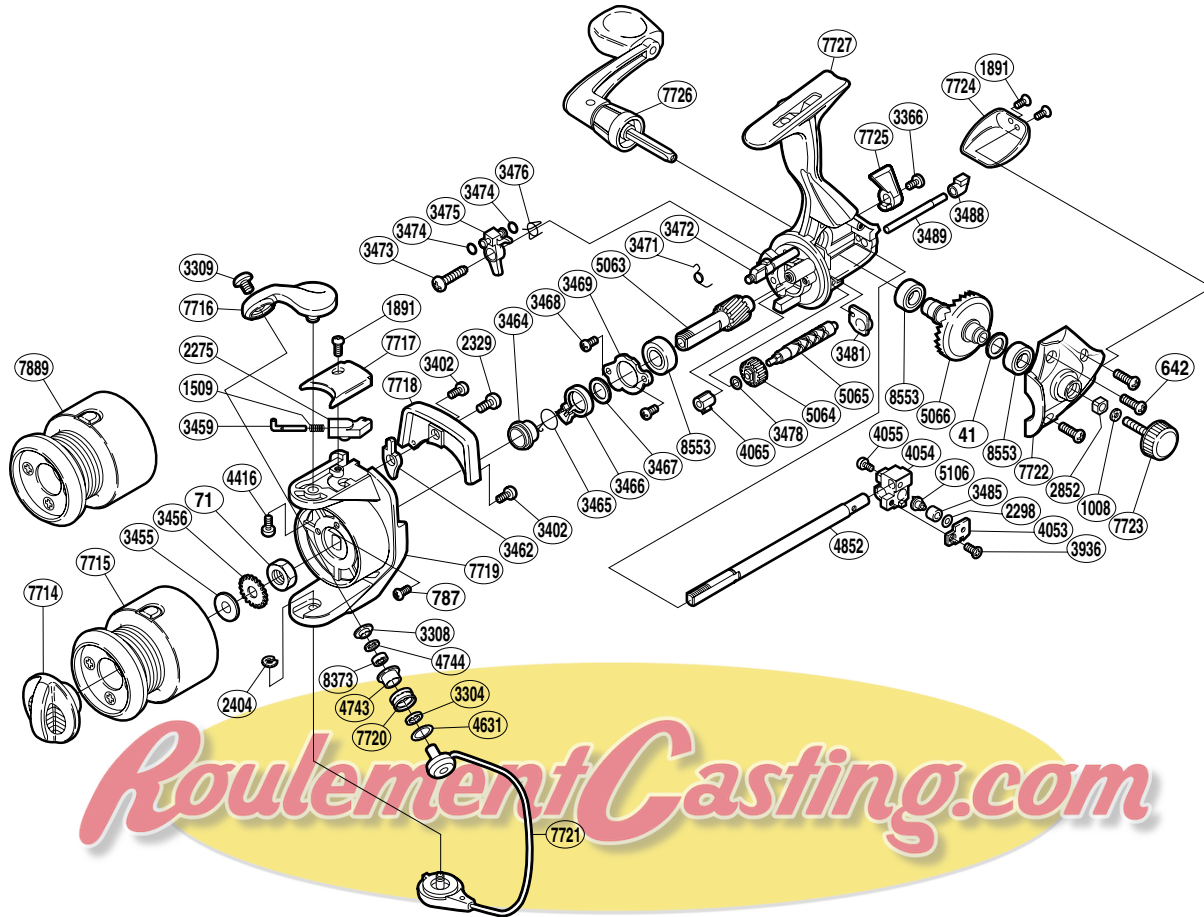

SHIMANO®

SUPER AERO

SUA-1000F

Part No.	Description	Part No.	Description	Part No.	Description
RD0041	Drive Gear Washer	RD3467	Bushing Washer	RD5063	Pinion Gear
RD0071	Rotor Nut	RD3468	Bearing Retainer Screw	RD5064	Idle Gear
RD0642	Side Cover Screw	RD3469	Bearing Retainer	RD5065	Worm Shaft
RD0787	Nut Lock Screw	RD3471	Anti-Reverse Cam Spring	RD5066	Drive Gear
RD1008	Handle Lock Washer	RD3472	Anti-Reverse Cam	RD5106	Oscillating Pawl
RD1509	Bail Spring	RD3473	Anti-Reverse Pawl Screw	RD7714	Drag Knob
RD1891	Multi-Purpose Screw	RD3474	"O" Ring	RD7715	Spool Assembly (aluminum)
RD2275	Bail Spring Guide (B)	RD3475	Anti-Reverse Pawl	RD7716	Bail Arm
RD2298	Spacer	RD3476	Anti-Reverse Pawl Spring	RD7717	Bail Spring Cover
RD2329	Bail Trip Lever Screw	RD3478	Worm Shaft Spacer	RD7718	Counterbalance Cover
RD2404	"E" Lock	RD3481	Bushing	RD7719	Rotor
RD2852	Handle Screw Lock	RD3485	Oscillating Slider Bushing	RD7720	Line Roller
RD3304	Bearing Spacer	RD3488	Oscillating Guide Holder	RD7721	Bail Assembly
RD3308	Line Roller Washer	RD3489	Oscillating Guide	RD7722	Side Cover
RD3309	Line Roller Screw	RD3936	Oscillating Pawl Cover Screw	RD7723	Handle Screw Cap
RD3366	Anti-Reverse Lever Screw	RD4053	Oscillating Pawl Cover	RD7724	Rear Protector
RD3402	Cover Screw	RD4054	Oscillating Slider	RD7725	Anti-Reverse Lever
RD3455	Spool Washer	RD4055	Slider Retainer Screw	RD7726	Handle Assembly
RD3456	Spool Support	RD4065	Worm B	RD7727	Body
RD3459	Bail Spring Guide (A)	RD4416	Bail Arm Screw	RD7889	Spool Assembly (graphite)
RD3462	Bail Trip Lever	RD4631	Spacer	RD8373	Line Roller Bearing
RD3464	Lock Out Spring Holder	RD4743	Line Roller Bushing	RD8553	Ball Bearing
RD3465	Anti-Reverse Lock Out Spring	RD4744	Roller Bearing Seal		
RD3466	Anti-Reverse Lock Out	RD4852	Main Shaft		