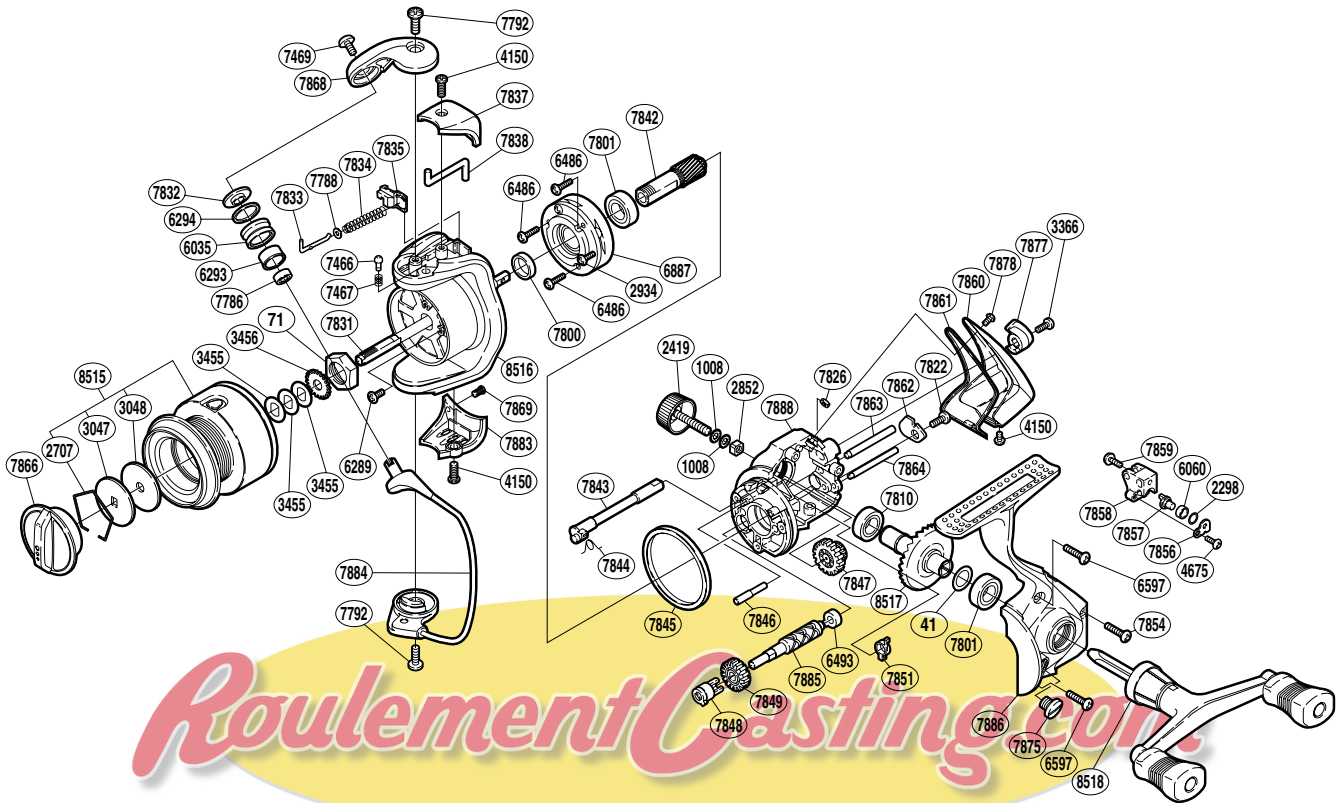

### STR-FA1000

Part No.	Description	Part No.	Description	Part No.	Description
RD 0041	Drive Gear Washer	RD 7469	Line Roller Screw	RD 7856	Oscillating Pawl Cover
RD 0071	Rotor Nut	RD 7786	Ball Bearing	RD 7857	Oscillating Pawl
RD 1008	Handle Lock Washer	RD 7788	Spring Guide (A) Support	RD 7858	Oscillating Slider
RD 2298	Spacer	RD 7792	Multi-Purpose Screw	RD 7859	Slider Retainer Screw
RD 2419	Handle Screw Cap	RD 7800	Rotor Ring	RD 7860	Rear Protector
RD 2707	Drag Washers Retainer	RD 7801	Ball Bearing	RD 7861	Rear Shield
RD 2852	Handle Screw Lock	RD 7810	Ball Bearing	RD 7862	Worm Shaft Retainer
RD 2934	Clutch Cover Screw	RD 7822	Worm Shaft Retainer Screw	RD 7863	Oscillating Guide (A)
RD 3047	Key Washer	RD 7826	Rear Protector Nut	RD 7864	Oscillating Guide (B)
RD 3048	Drag Washer	RD 7831	Main Shaft	RD 7866	Drag Knob
RD 3366	Anti-Reverse Lever Screw	RD 7832	Line Roller Washer	RD 7868	Bail Arm
RD 3455	Spool Washer	RD 7833	Bail Spring Guide (A)	RD 7869	Protector Screw (B)
RD 3456	Spool Support	RD 7834	Bail Spring	RD 7875	Oil Cap
RD 4150	Multi-Purpose Screw	RD 7835	Bail Spring Seat	RD 7877	Anti-Reverse Lever
RD 4675	Oscillating Pawl Cover Screw	RD 7837	Bail Spring Cover	RD 7878	Rear Protector Screw (B)
RD 6035	Line Roller	RD 7838	Bail Trip Lever	RD 7883	Bail Hold Support Guard
RD 6060	Oscillating Slider Bushing	RD 7842	Pinion Gear	RD 7884	Bail Assembly
RD 6289	Nut Lock Screw	RD 7843	Anti-Reverse Cam	RD 7885	Worm Shaft
RD 6293	Line Roller Bushing	RD 7844	Anti-Reverse Cam Spring	RD 7886	Side Cover
RD 6294	Line Roller Spacer	RD 7845	Friction Ring	RD 7888	Body
RD 6486	Roller Clutch Screw	RD 7846	Idle Gear (B) Shaft	RD 8515	Spool Assembly
RD 6493	Worm Bushing (rear)	RD 7847	Idle Gear (B)	RD 8516	Rotor
RD 6597	Side Cover Screw (B)	RD 7848	Worm Bushing (front)	RD 8517	Drive Gear
RD 6887	Roller Clutch Assembly	RD 7849	Idle Gear	RD 8518	Handle Assembly
RD 7466	Click Pin	RD 7851	Bushing		
RD 7467	Click Spring	RD 7854	Side Cover Screw (C)		