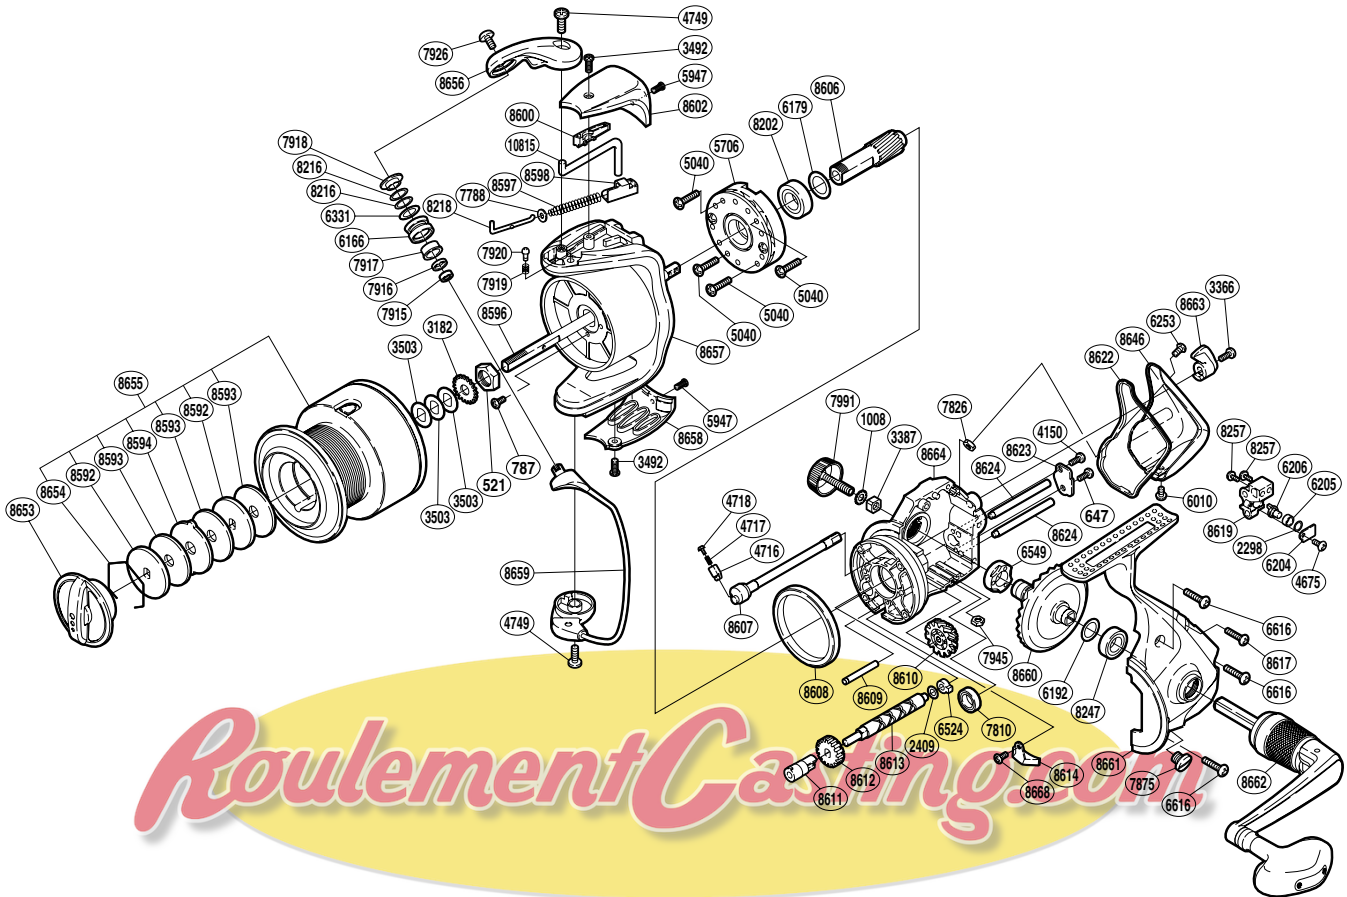

SHIMANO®

STRADIC

ST-6000FH

RoulementCasting.com

Part No.	Description	Part No.	Description	Part No.	Description
RD 0521	Rotor Nut	RD 6524	Worm Bushing (rear)	RD 8606	Pinion Gear
RD 0647	Worm Shaft Retainer Screw (B)	RD 6549	Drive Gear Bushing	RD 8607	Anti-Reverse Cam
RD 0787	Nut Lock Screw	RD 6616	Side Cover Screw (large)	RD 8608	Friction Ring
RD 1008	Handle Lock Washer	RD 7788	Spring Guide (A) Support	RD 8609	Idle Gear (B) Shaft
RD 2298	Spacer	RD 7810	Ball Bearing	RD 8610	Idle Gear (B)
RD 2409	Worm Shaft Spacer	RD 7826	Rear Protector Nut (A)	RD 8611	Worm Bushing (front)
RD 3182	Spool Support	RD 7875	Oil Cap	RD 8612	Idle Gear
RD 3366	Anti-Reverse Lever Screw	RD 7915	Line Roller Bearing	RD 8613	Worm Shaft
RD 3387	Handle Screw Lock	RD 7916	Bearing Spacer	RD 8614	Bail Trip Strike
RD 3492	Protector Screw (A)	RD 7917	Line Roller Bushing	RD 8617	Side Cover Screw (small)
RD 3503	Spool Washer	RD 7918	Line Roller Washer	RD 8619	Oscillating Slider
RD 4150	Worm Shaft Retainer Screw (A)	RD 7919	Click Spring	RD 8622	Rear Shield
RD 4675	Oscillating Pawl Cover Screw	RD 7920	Click Pin	RD 8623	Worm Shaft Retainer
RD 4716	Click Spring Guide (B)	RD 7926	Line Roller Screw	RD 8624	Oscillating Guide
RD 4717	Click Spring	RD 7945	Rear Protector Nut (B)	RD 8646	Rear Protector
RD 4718	Click Spring Guide (A)	RD 7991	Handle Screw Cap	RD 8653	Drag Knob
RD 4749	Multi-Purpose Screw	RD 8202	Ball Bearing	RD 8654	Drag Washers Retainer
RD 5040	Roller Clutch Screw	RD 8216	Adjusting Washer	RD 8655	Spool Assembly
RD 5706	Roller Clutch Assembly	RD 8218	Bail Spring Guide (A)	RD 8656	Bail Arm
RD 5947	Protector Screw (B)	RD 8247	Ball Bearing	RD 8657	Rotor
RD 6010	Rear Protector Screw (D)	RD 8257	Slider Retainer Screw	RD 8658	Bail Hold Support Guard
RD 6166	Line Roller	RD 8592	Key Washer	RD 8659	Bail Assembly
RD 6179	Bearing Washer	RD 8593	Drag Washer	RD 8660	Drive Gear
RD 6192	Drive Gear Washer	RD 8594	Eared Washer	RD 8661	Side Cover
RD 6204	Oscillating Pawl Cover	RD 8596	Main Shaft	RD 8662	Handle Assembly
RD 6205	Oscillating Slider Bushing	RD 8597	Bail Spring	RD 8663	Anti-Reverse Lever
RD 6206	Oscillating Pawl	RD 8598	Bail Spring Seat	RD 8664	Body
RD 6253	Rear Protector Screw (C)	RD 8600	Bail Trip Cover	RD 8668	Bail Trip Strike Screw
RD 6331	Line Roller Spacer	RD 8602	Bail Spring Cover	RD10815	Bail Trip Lever