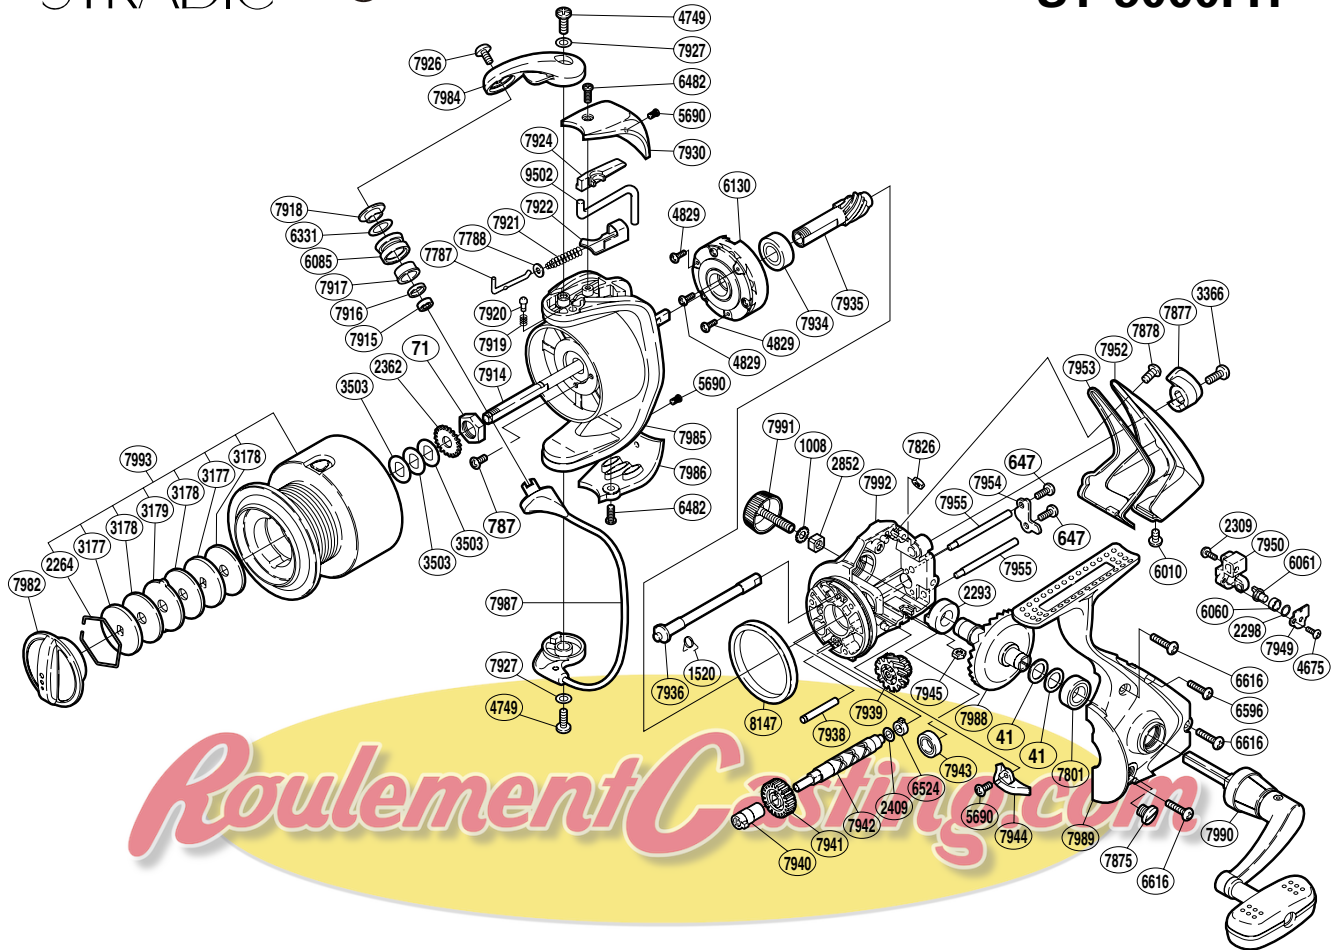

# SHIMANO®

STRADIC

ST-5000FH

Part No.	Description	Part No.	Description	Part No.	Description
RD 0041	Drive Gear Washer	RD 6482	Protector Screw (A)	RD 7939	Idle Gear (B)
RD 0071	Rotor Nut	RD 6524	Worm Bushing (rear)	RD 7940	Worm Bushing (front)
RD 0647	Worm Shaft Retainer Screw	RD 6596	Side Cover Screw (small)	RD 7941	Idle Gear
RD 0787	Nut Lock Screw	RD 6616	Side Cover Screw (large)	RD 7942	Worm Shaft
RD 1008	Handle Lock Washer	RD 7787	Bail Spring Guide (A)	RD 7943	Ball Bearing
RD 1520	Anti-Reverse Cam Spring	RD 7788	Spring Guide (A) Support	RD 7944	Bail Trip Strike
RD 2264	Drag Washers Retainer	RD 7801	Ball Bearing	RD 7945	Rear Protector Nut (A)
RD 2293	Drive Gear Bushing	RD 7826	Rear Protector Nut (B)	RD 7949	Oscillating Pawl Cover
RD 2298	Spacer	RD 7875	Oil Cap	RD 7950	Oscillating Slider
RD 2309	Slider Retainer Screw	RD 7877	Anti-Reverse Lever	RD 7952	Rear Protector
RD 2362	Spool Support	RD 7878	Rear Protector Screw (D)	RD 7953	Rear Shield
RD 2409	Worm Shaft Spacer	RD 7914	Main Shaft	RD 7954	Worm Shaft Retainer
RD 2852	Handle Screw Lock	RD 7915	Ball Bearing	RD 7955	Oscillating Guide
RD 3177	Key Washer	RD 7916	Bearing Spacer	RD 7982	Drag Knob
RD 3178	Drag Washer	RD 7917	Line Roller Bushing	RD 7984	Bail Arm
RD 3179	Eared Washer	RD 7918	Line Roller Washer	RD 7985	Rotor
RD 3366	Anti-Reverse Lever Screw	RD 7919	Click Spring	RD 7986	Bail Hold Support Guard
RD 3503	Spool Washer	RD 7920	Click Pin	RD 7987	Bail Assembly
RD 4675	Oscillating Pawl Cover Screw	RD 7921	Bail Spring	RD 7988	Drive Gear
RD 4749	Multi-Purpose Screw	RD 7922	Bail Spring Seat	RD 7989	Side Cover
RD 4829	Roller Clutch Screw	RD 7924	Bail Trip Cover	RD 7990	Handle Assembly
RD 5690	Multi-Purpose Screw	RD 7926	Line Roller Screw	RD 7991	Handle Screw Cap
RD 6010	Rear Protector Screw (C)	RD 7927	Adjusting Washer	RD 7992	Body
RD 6060	Oscillating Slider Bushing	RD 7930	Bail Spring Cover	RD 7993	Spool Assembly
RD 6061	Oscillating Pawl	RD 7934	Ball Bearing	RD 8147	Friction Ring
RD 6085	Line Roller	RD 7935	Pinion Gear	RD 9502	Bail Trip Lever
RD 6130	Roller Clutch Assembly	RD 7936	Anti-Reverse Cam		
RD 6331	Line Roller Spacer	RD 7938	Idle Gear (B) Shaft		