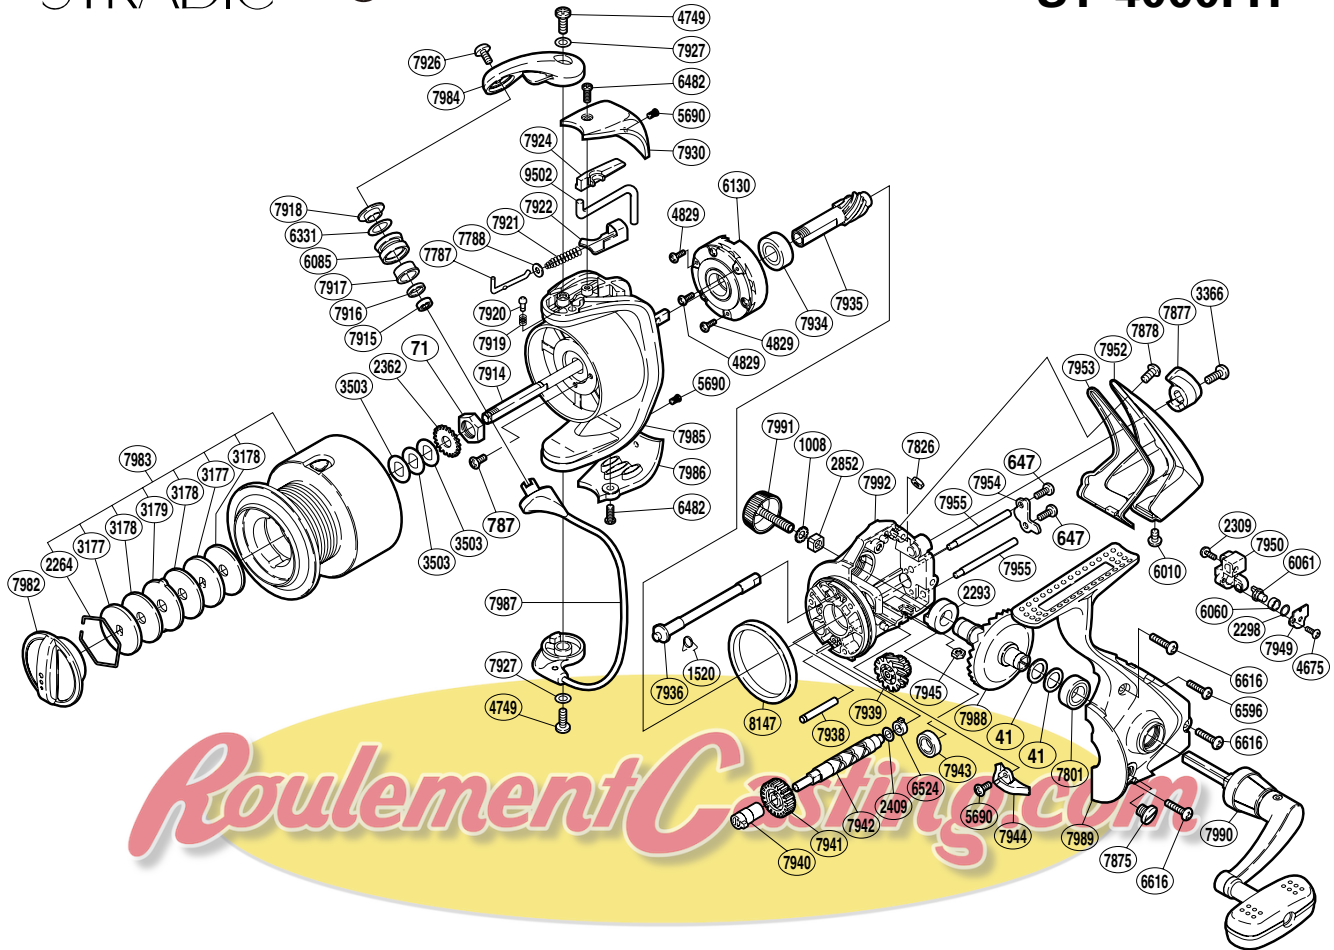

SHIMANO®

STRADIC

ST-4000FH

RoulementCastings.com

Part No.	Description	Part No.	Description	Part No.	Description
RD 0041	Drive Gear Washer	RD 6482	Protector Screw (A)	RD 7939	Idle Gear (B)
RD 0071	Rotor Nut	RD 6524	Worm Bushing (rear)	RD 7940	Worm Bushing (front)
RD 0647	Worm Shaft Retainer Screw	RD 6596	Side Cover Screw (small)	RD 7941	Idle Gear
RD 0787	Nut Lock Screw	RD 6616	Side Cover Screw (large)	RD 7942	Worm Shaft
RD 1008	Handle Lock Washer	RD 7787	Bail Spring Guide (A)	RD 7943	Ball Bearing
RD 1520	Anti-Reverse Cam Spring	RD 7788	Spring Guide (A) Support	RD 7944	Bail Trip Strike
RD 2264	Drag Washers Retainer	RD 7801	Ball Bearing	RD 7945	Rear Protector Nut (A)
RD 2293	Drive Gear Bushing	RD 7826	Rear Protector Nut (B)	RD 7949	Oscillating Pawl Cover
RD 2298	Spacer	RD 7875	Oil Cap	RD 7950	Oscillating Slider
RD 2309	Slider Retainer Screw	RD 7877	Anti-Reverse Lever	RD 7952	Rear Protector
RD 2362	Spool Support	RD 7878	Rear Protector Screw (D)	RD 7953	Rear Shield
RD 2409	Worm Shaft Spacer	RD 7914	Main Shaft	RD 7954	Worm Shaft Retainer
RD 2852	Handle Screw Lock	RD 7915	Ball Bearing	RD 7955	Oscillating Guide
RD 3177	Key Washer	RD 7916	Bearing Spacer	RD 7982	Drag Knob
RD 3178	Drag Washer	RD 7917	Line Roller Bushing	RD 7983	Spool Assembly
RD 3179	Eared Washer	RD 7918	Line Roller Washer	RD 7984	Bail Arm
RD 3366	Anti-Reverse Lever Screw	RD 7919	Click Spring	RD 7985	Rotor
RD 3503	Spool Washer	RD 7920	Click Pin	RD 7986	Bail Hold Support Guard
RD 4675	Oscillating Pawl Cover Screw	RD 7921	Bail Spring	RD 7987	Bail Assembly
RD 4749	Multi-Purpose Screw	RD 7922	Bail Spring Seat	RD 7988	Drive Gear
RD 4829	Roller Clutch Screw	RD 7924	Bail Trip Cover	RD 7989	Side Cover
RD 5690	Multi-Purpose Screw	RD 7926	Line Roller Screw	RD 7990	Handle Assembly
RD 6010	Rear Protector Screw (C)	RD 7927	Adjusting Washer	RD 7991	Handle Screw Cap
RD 6060	Oscillating Slider Bushing	RD 7930	Bail Spring Cover	RD 7992	Body
RD 6061	Oscillating Pawl	RD 7934	Ball Bearing	RD 8147	Friction Ring
RD 6085	Line Roller	RD 7935	Pinion Gear	RD 9502	Bail Trip Lever
RD 6130	Roller Clutch Assembly	RD 7936	Anti-Reverse Cam		
RD 6331	Line Roller Spacer	RD 7938	Idle Gear (B) Shaft		