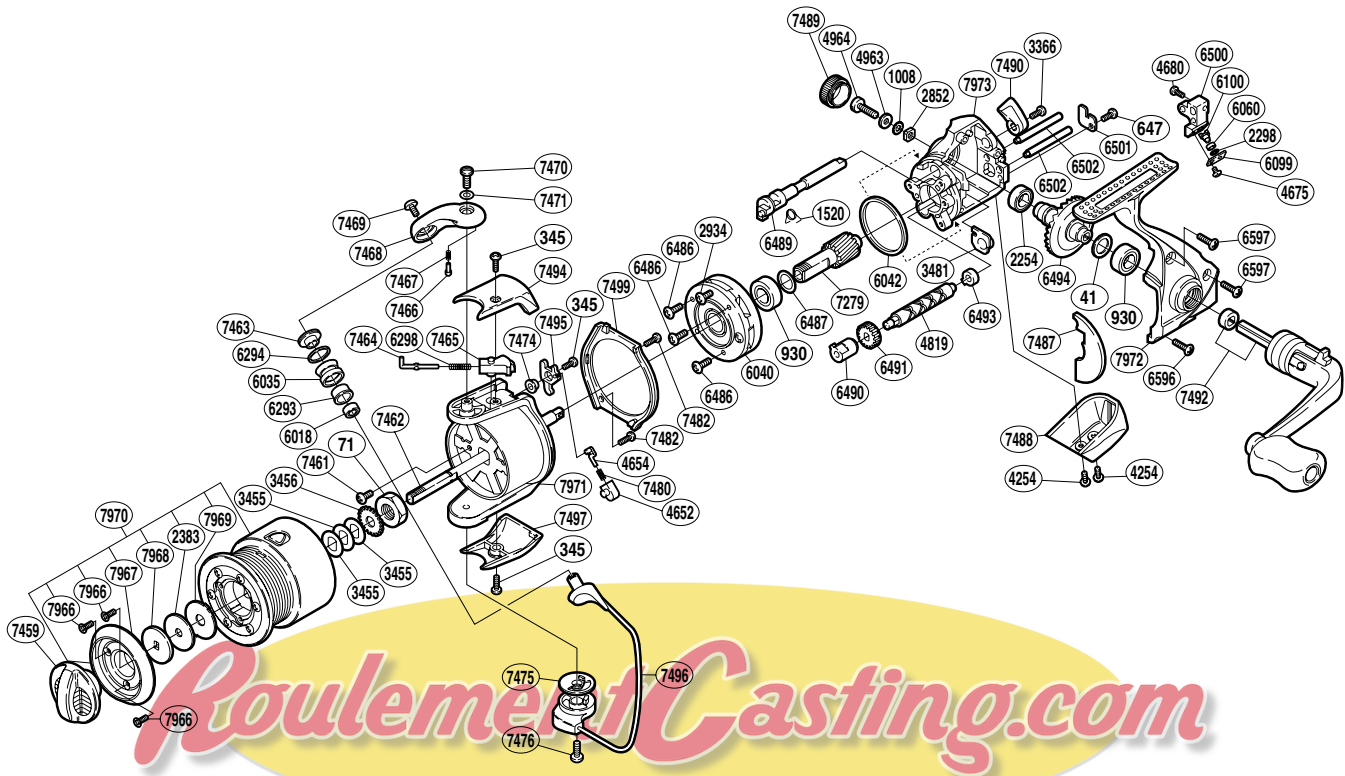

SHIMANO®

STRADIC®

ST-2500MGF

Part No.	Description	Part No.	Description	Part No.	Description
RD0041	Drive Gear Washer	RD6060	Oscillating Slider Bushing	RD7469	Line Roller Screw
RD0071	Rotor Nut	RD6099	Oscillating Pawl Cover	RD7470	Bail Arm Screw
RD0345	Multi-Purpose Screw	RD6100	Oscillating Pawl	RD7471	Bail Arm Screw Washer
RD0647	Worm Shaft Retainer Screw	RD6293	Line Roller Bushing	RD7474	Bail Trip Lever Washer
RD0930	Ball Bearing	RD6294	Line Roller Spacer	RD7475	Bail Hold Support Spacer
RD1008	Handle Lock Washer	RD6298	Bail Spring	RD7476	Bail Hold Support Screw
RD1520	Anti-Reverse Cam Spring	RD6486	Roller Clutch Screw	RD7480	Lever Spring
RD2254	Ball Bearing	RD6487	Adjusting Washer	RD7482	Rotor Guard Screw
RD2298	Spacer	RD6489	Anti-Reverse Cam	RD7487	Side Cover Flange
RD2383	Drag Washer	RD6490	Worm Bushing (front)	RD7488	Rear Protector
RD2852	Handle Screw Lock	RD6491	Idle Gear	RD7489	Handle Screw Cap
RD2934	Clutch Cover Screw	RD6493	Worm Bushing (rear)	RD7490	Anti-Reverse Lever
RD3366	Anti-Reverse Lever Screw	RD6494	Drive Gear	RD7492	Handle Assembly
RD3455	Spool Washer	RD6500	Oscillating Slider	RD7494	Bail Spring Cover
RD3456	Spool Support	RD6501	Worm Shaft Retainer	RD7495	Bail Trip Lever
RD3481	Bushing	RD6502	Oscillating Guide	RD7496	Bail Assembly
RD4254	Rear Protector Screw	RD6596	Side Cover Screw (short)	RD7497	Bail Hold Support Guard
RD4652	Lever Spring Guide (B)	RD6597	Side Cover Screw (long)	RD7499	Rotor Guard
RD4654	Lever Spring Guide (A)	RD7279	Pinion Gear	RD7966	Spool Ring Collar Screw
RD4675	Oscillating Pawl Cover Screw	RD7459	Drag Knob	RD7967	Spool Ring Collar
RD4680	Slider Retainer Screw	RD7461	Nut Lock Screw	RD7968	Key Washer
RD4819	Worm Shaft	RD7462	Main Shaft	RD7969	Eared Washer
RD4963	Handle Lock Washer	RD7463	Line Roller Washer	RD7970	Spool Assembly
RD4964	Handle Lock Screw	RD7464	Bail Spring Guide (A)	RD7971	Rotor
RD6018	Ball Bearing	RD7465	Bail Spring Guide (B)	RD7972	Side Cover
RD6035	Line Roller	RD7466	Click Pin	RD7973	Body
RD6040	Roller Clutch Assembly	RD7467	Click Spring		
RD6042	Friction Ring	RD7468	Bail Arm		