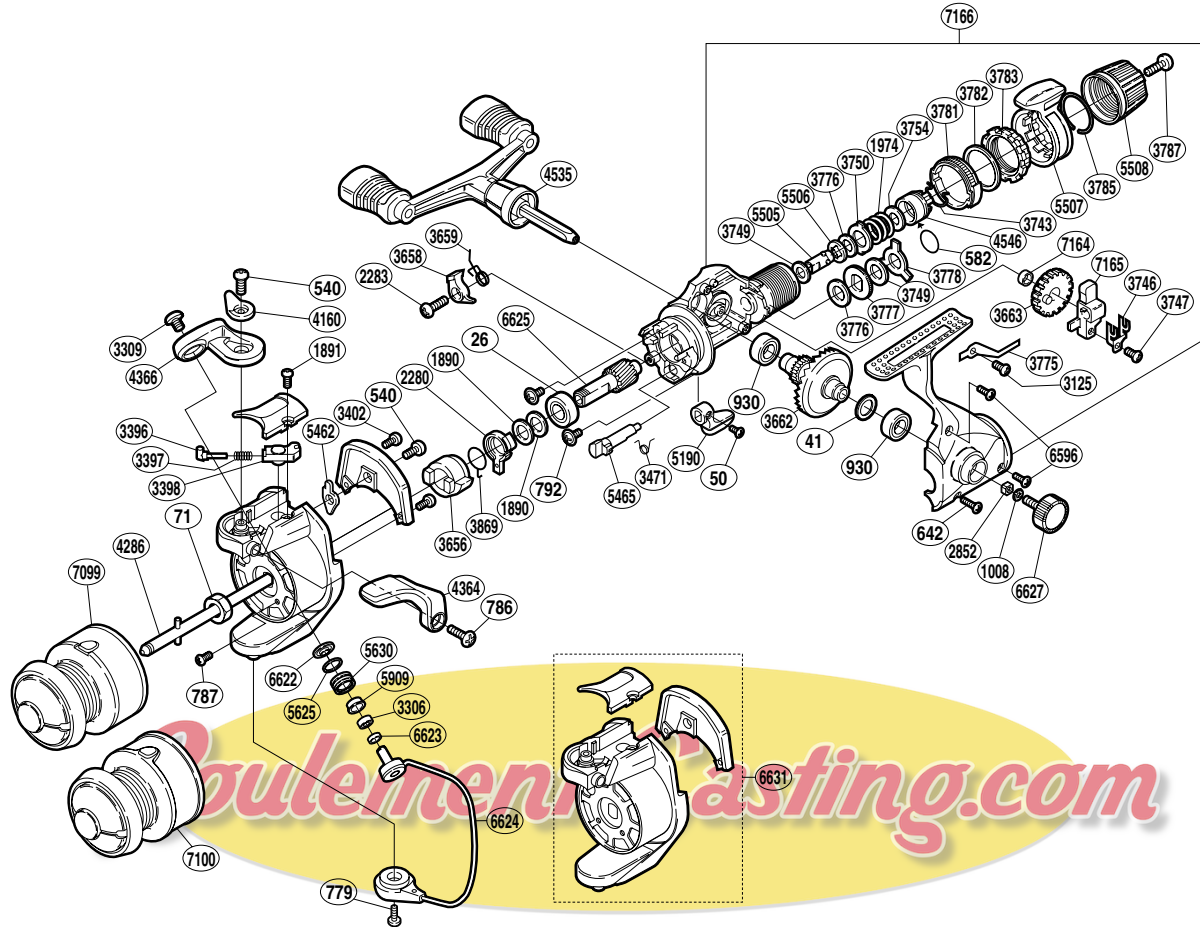

SHIMANO®

SPIREX

SR-1000RD

Part No.	Description	Part No.	Description	Part No.	Description
RD 0026	Ball Bearing	RD 3471	Anti-Reverse Cam Spring	RD 4535	Double Paddle Handle Assembly
RD 0041	Drive Gear Washer	RD 3656	Anti-Reverse Ratchet	RD 4546	Pressure Screw
RD 0050	Anti-Reverse Lever Screw	RD 3658	Anti-Reverse Pawl	RD 5190	Anti-Reverse Lever
RD 0071	Rotor Nut	RD 3659	Anti-Reverse Pawl Spring	RD 5462	Bail Trip Lever
RD 0540	Multi-Purpose Screw	RD 3662	Drive Gear	RD 5465	Anti-Reverse Cam
RD 0582	"O" Ring	RD 3663	Oscillating Gear	RD 5505	Drag Shaft (A)
RD 0642	Side Cover Screw (long)	RD 3743	Hold Click Spring	RD 5506	Drag Shaft (B)
RD 0779	Bail Hold Support Screw	RD 3746	Oscillating Slider Retainer	RD 5507	Fightin' Drag Lever
RD 0786	Trigger Screw	RD 3747	Slider Retainer Screw	RD 5508	Drag Programmer
RD 0787	Nut Lock Screw	RD 3749	Drag Washer "C" (white)	RD 5625	Line Roller Spacer
RD 0792	Bearing Retainer Screw	RD 3750	Eared Washer "B"	RD 5630	Line Roller
RD 0930	Ball Bearing	RD 3754	Drag Spring Washer	RD 5909	Line Roller Bushing
RD 1008	Handle Lock Washer	RD 3775	Drag Click	RD 6596	Side Cover Screw (short)
RD 1890	Bushing Washer	RD 3776	Drag Washer "C" (cloth)	RD 6622	Line Roller Washer
RD 1891	Bail Spring Cover Screw	RD 3777	Click Gear	RD 6623	Bearing Spacer
RD 1974	Drag Coil Spring	RD 3778	Eared Washer "B"	RD 6624	Bail Assembly
RD 2280	Anti-Reverse Lock Out	RD 3781	Lever Click Gear	RD 6625	Pinion Gear
RD 2283	Anti-Reverse Pawl Screw	RD 3782	Fightin' Pressure Screw Washer	RD 6627	Handle Screw Cap
RD 2852	Handle Screw Lock	RD 3783	Fightin' Pressure Screw	RD 6631	Rotor Assembly
RD 3125	Drag Click Screw	RD 3785	Lever Hold Spring	RD 7099	Spool Assembly (aluminum)
RD 3306	Line Roller Bearing	RD 3787	Drag Programmer Screw	RD 7100	Spool Assembly (graphite)
RD 3309	Line Roller Screw	RD 3869	Anti-Reverse Lock Out Spring	RD 7164	Oscillating Gear Bushing
RD 3396	Bail Spring Guide (A)	RD 4160	Trigger Cam	RD 7165	Oscillating Slider
RD 3397	Bail Spring	RD 4286	Main Shaft	RD 7166	Body Assembly
RD 3398	Bail Spring Guide (B)	RD 4364	Quick-Fire II Trigger		
RD 3402	Cover Screw	RD 4366	Bail Arm		