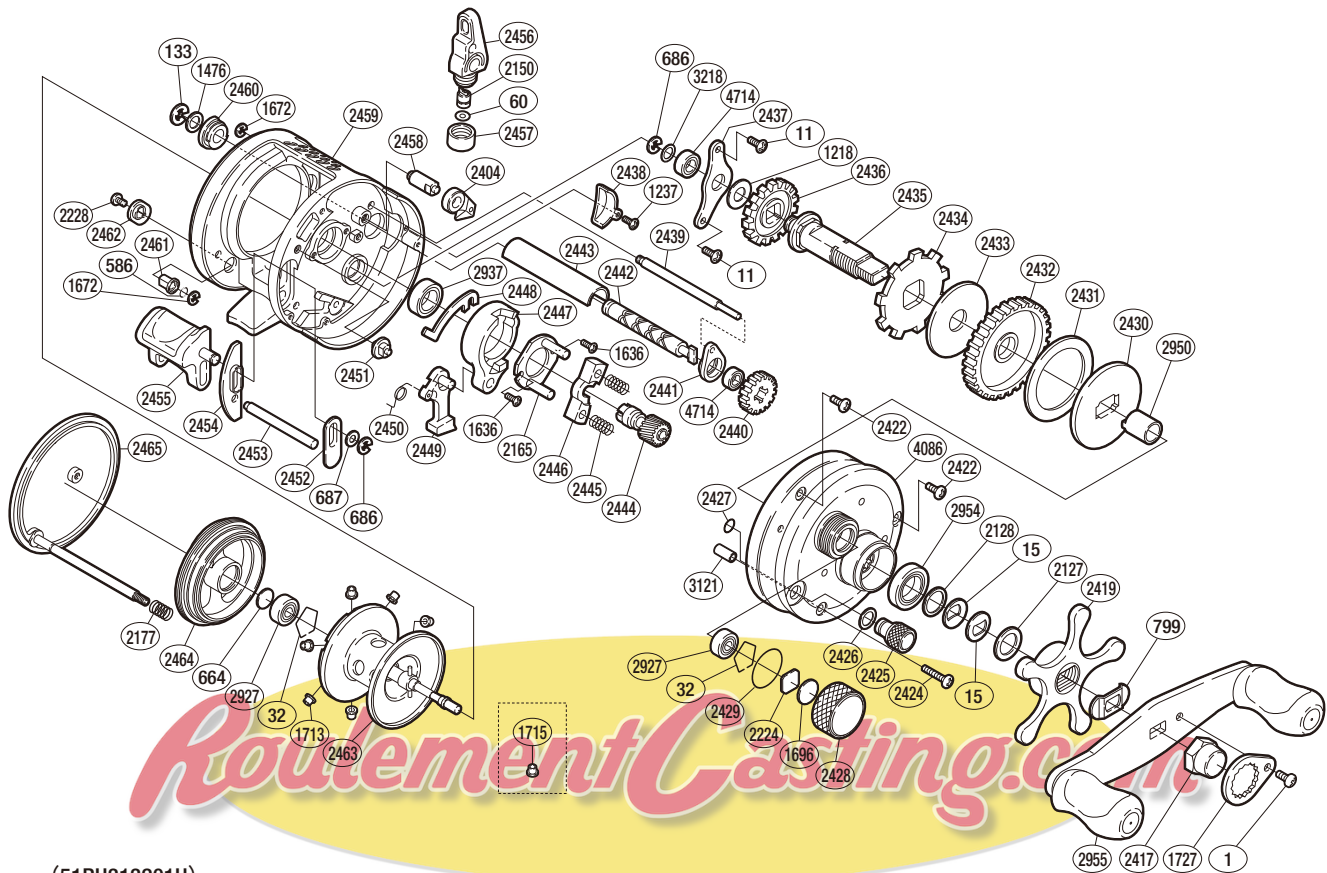

SHIMANO

CALCUTTA TE 

CTE-200GT

(51RH313201U)

Part No.	Description	Part No.	Description	Part No.	Description
BNT0001	Handle Nut Plate Screw	BNT2419	Star Drag	BNT2450	Clutch Pawl Spring
BNT0011	Drive Shaft Retainer Screw	BNT2422	Right Side Plate Screw (short)	BNT2451	Set Pin
BNT0015	Drag Spring Washer	BNT2424	Right Side Plate Screw (long)	BNT2452	Clutch Bar Guide (A)
BNT0032	Bearing Retainer	BNT2425	Side Plate Open Nut	BNT2453	Clutch Bar Support
BNT0060	Spacer (optional)	BNT2426	Open Nut Washer	BNT2454	Clutch Bar Guide (B)
BNT0133	Worm Shaft Retainer	BNT2427	"O" Ring	BNT2455	Quick-Fire II Clutch Bar
BNT0586	Bolt Retainer	BNT2428	Cast Control Cap	BNT2456	Line Guide
BNT0664	Spacer (B)	BNT2429	"O" Ring	BNT2457	Pawl Cap
BNT0686	"E" Lock	BNT2430	Key Washer	BNT2458	Anti-Reverse Pawl Pin
BNT0687	Spacer	BNT2431	Drag Washer (C)	BNT2459	One-Piece Frame
BNT0799	Friction Washer	BNT2432	Drive Gear	BNT2460	Worm Bushing (B)
BNT1218	Idle Gear (A) Spacer	BNT2433	Drag Washer (A)	BNT2461	Damper (A)
BNT1237	Shield Screw	BNT2434	Anti-Reverse Ratchet	BNT2462	Damper Guide
BNT1476	Worm Shaft Spacer	BNT2435	Drive Shaft	BNT2463	Spool Assembly
BNT1636	Clutch Cam Screw	BNT2436	Idle Gear (A)	BNT2464	Brake Case
BNT1672	"E" Lock	BNT2437	Drive Shaft Retainer	BNT2465	Left Side Plate
BNT1696	Cast Control Spacer (B)	BNT2438	Frame Shield	BNT2927	Ball Bearing
BNT1713	Brake Collar (green)	BNT2439	Level Wind Guide	BNT2937	Ball Bearing
BNT1727	Handle Nut Plate	BNT2440	Idle Gear (C)	BNT2950	Roller Clutch Inner Tube
BNT2127	Star Drag Spacer	BNT2441	Worm Bushing (A)	BNT2954	Star Drag Bearing
BNT2128	Bearing Washer	BNT2442	Level Shaft	BNT2955	Handle Assembly
BNT2150	Line Guide Pawl	BNT2443	Level Wind Guard	BNT3121	Side Plate Screw Collar
BNT2165	Clutch Cam Retainer	BNT2444	Pinion Gear	BNT3218	Drive Shaft Washer
BNT2177	Left Side Plate Spring	BNT2445	Yoke Spring	BNT4086	Right Side Plate
BNT2224	Spool Tension Spacer (A)	BNT2446	Yoke	BNT4714	Ball Bearing
BNT2228	Damper Guide Screw	BNT2447	Clutch Cam		
BNT2404	Anti-Reverse Pawl	BNT2448	Clutch Plate		
BNT2417	Handle Nut	BNT2449	Clutch Pawl	BNT1715	Brake Collar (red)