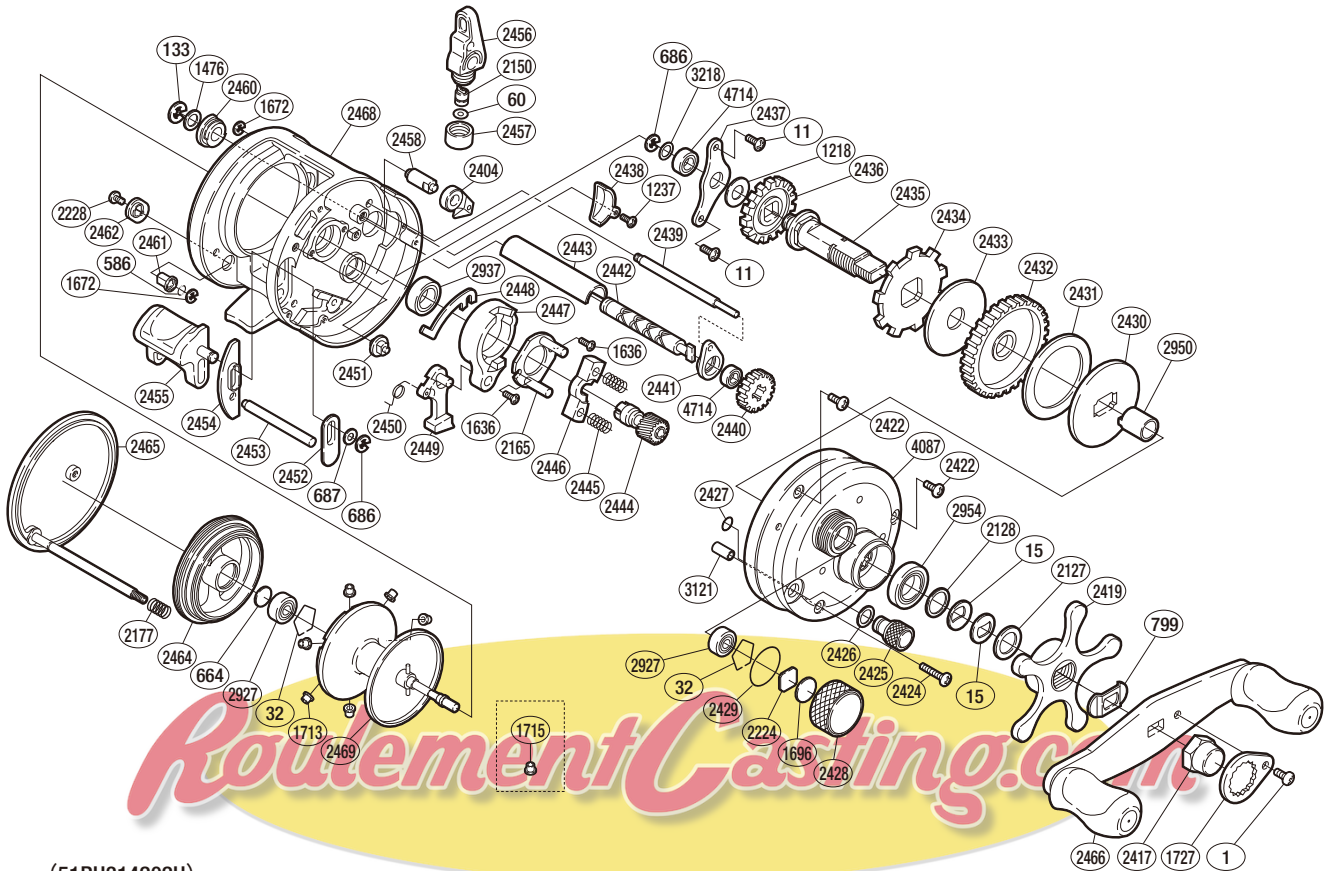

SHIMANO

CALCUTTA TE 

CTE-200

(51RH314202U)

Part No.	Description	Part No.	Description	Part No.	Description
BNT0001	Handle Nut Plate Screw	BNT2419	Star Drag	BNT2450	Clutch Pawl Spring
BNT0011	Drive Shaft Retainer Screw	BNT2422	Right Side Plate Screw (short)	BNT2451	Set Pin
BNT0015	Drag Spring Washer	BNT2424	Right Side Plate Screw (long)	BNT2452	Clutch Bar Guide (A)
BNT0032	Bearing Retainer	BNT2425	Side Plate Open Nut	BNT2453	Clutch Bar Support
BNT0060	Spacer (optional)	BNT2426	Open Nut Washer	BNT2454	Clutch Bar Guide (B)
BNT0133	Worm Shaft Retainer	BNT2427	"O" Ring	BNT2455	Quick-Fire II Clutch Bar
BNT0586	Bolt Retainer	BNT2428	Cast Control Cap	BNT2456	Line Guide
BNT0664	Spacer (B)	BNT2429	"O" Ring	BNT2457	Pawl Cap
BNT0686	"E" Lock	BNT2430	Key Washer	BNT2458	Anti-Reverse Pawl Pin
BNT0687	Spacer	BNT2431	Drag Washer (C)	BNT2460	Worm Bushing (B)
BNT0799	Friction Washer	BNT2432	Drive Gear	BNT2461	Damper (A)
BNT1218	Idle Gear (A) Spacer	BNT2433	Drag Washer (A)	BNT2462	Damper Guide
BNT1237	Shield Screw	BNT2434	Anti-Reverse Ratchet	BNT2464	Brake Case
BNT1476	Worm Shaft Spacer	BNT2435	Drive Shaft	BNT2465	Left Side Plate
BNT1636	Clutch Cam Screw	BNT2436	Idle Gear (A)	BNT2466	Handle Assembly
BNT1672	"E" Lock	BNT2437	Drive Shaft Retainer	BNT2468	One-Piece Frame
BNT1696	Cast Control Spacer (B)	BNT2438	Frame Shield	BNT2469	Spool Assembly
BNT1713	Brake Collar (green)	BNT2439	Level Wind Guide	BNT2927	Ball Bearing
BNT1727	Handle Nut Plate	BNT2440	Idle Gear (C)	BNT2937	Ball Bearing
BNT2127	Star Drag Spacer	BNT2441	Worm Bushing (A)	BNT2950	Roller Clutch Inner Tube
BNT2128	Bearing Washer	BNT2442	Level Wind Guide	BNT2954	Star Drag Bearing
BNT2150	Line Guide Pawl	BNT2443	Level Wind Guard	BNT3121	Side Plate Screw Collar
BNT2165	Clutch Cam Retainer	BNT2444	Pinion Gear	BNT3218	Drive Shaft Washer
BNT2177	Left Side Plate Spring	BNT2445	Yoke Spring	BNT4087	Right Side Plate
BNT2224	Spool Tension Spacer (A)	BNT2446	Yoke	BNT4714	Ball Bearing
BNT2228	Damper Guide Screw	BNT2447	Clutch Cam		
BNT2404	Anti-Reverse Pawl	BNT2448	Clutch Plate		
BNT2417	Handle Nut	BNT2449	Clutch Pawl	BNT1715	Brake Collar (red)