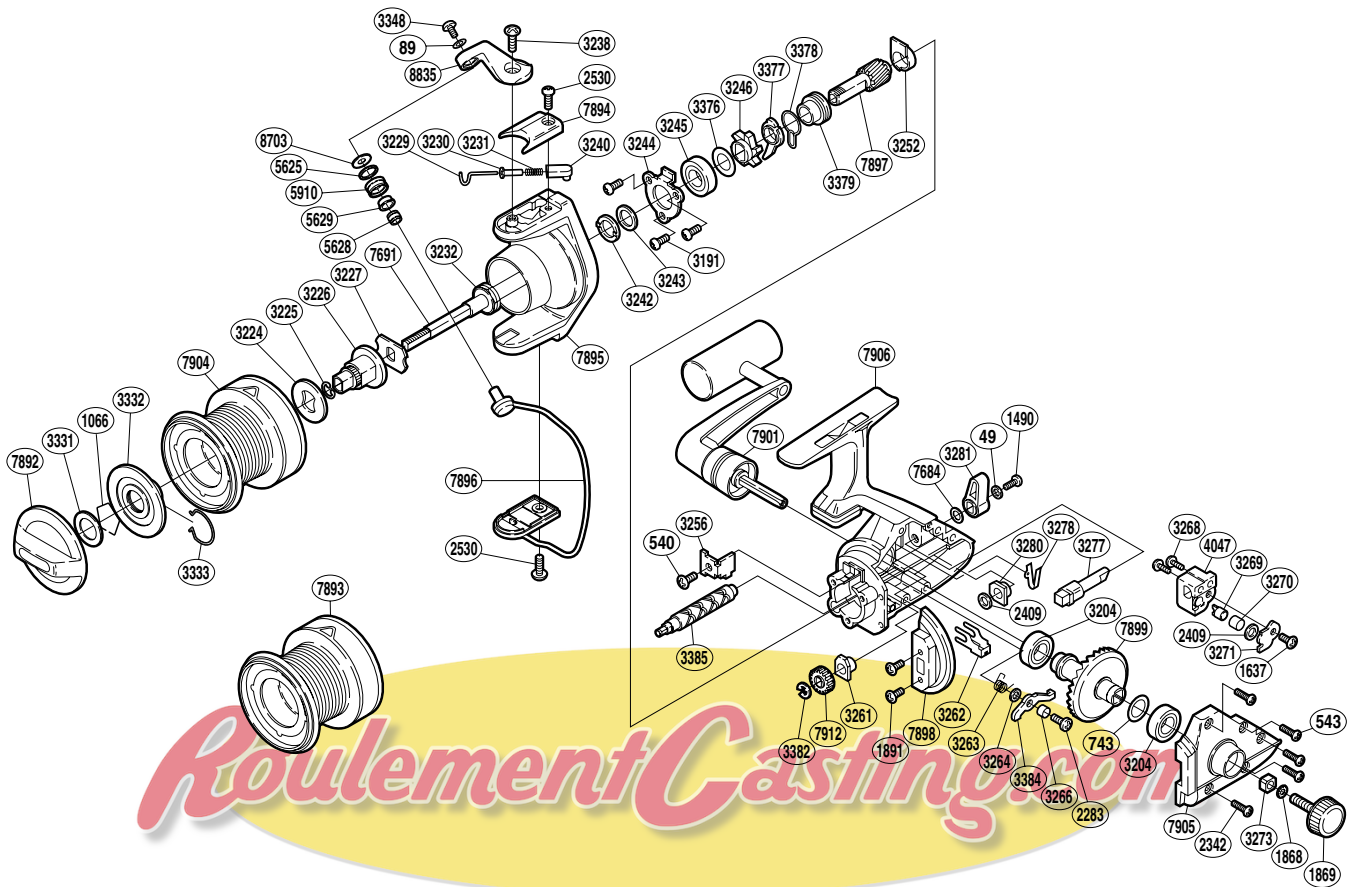

SHIMANO®

BIOMASTER XS

BIO XS-8000

Part No.	Description	Part No.	Description	Part No.	Description
RD 0049	Lock Washer	RD 3242	Rotor Washer	RD 3379	Lock Out Spring Holder
RD 0089	Lock Washer	RD 3243	Rotor Spacer	RD 3382	"E" Lock
RD 0540	Anti-Reverse Guard Screw	RD 3244	Bearing Retainer	RD 3384	Anti-Reverse Pawl
RD 0543	Side Cover Screw (B)	RD 3245	Ball Bearing	RD 3385	Worm Shaft
RD 0627	Anti-Reverse Lever Washer	RD 3246	Anti-Reverse Ratchet	RD 4047	Oscillating Slider
RD 0743	Drive Gear Washer	RD 3252	Pinion Gear Bushing	RD 5625	Line Roller Spacer
RD 1066	Washer Retainer	RD 3256	Anti-Reverse Guard	RD 5628	Line Roller Collar
RD 1490	Anti-Reverse Lever Screw	RD 3261	Worm Shaft Bushing (front)	RD 5629	Line Roller Bushing
RD 1637	Oscillating Retainer Screw	RD 3262	Worm Shaft Retainer	RD 5910	Line Roller
RD 1868	Handle Lock Washer	RD 3263	Anti-Reverse Pawl Spring	RD 7684	Spacer
RD 1869	Handle Screw Cap	RD 3264	Anti-Reverse Pawl Spacer	RD 7691	Main Shaft
RD 1891	Side Cover Flange Screw	RD 3266	Anti-Reverse Pawl Support	RD 7892	Drag Knob
RD 2283	Anti-Reverse Pawl Screw	RD 3268	Oscillating Slider Screw	RD 7894	Bail Spring Cover
RD 2342	Side Cover Screw (A)	RD 3269	Oscillating Pawl	RD 7895	Rotor
RD 2409	Spacer	RD 3270	Oscillating Slider Bushing	RD 7896	Bail Assembly
RD 2530	Bail Spring Cover Screw	RD 3271	Oscillating Pawl Cover	RD 7897	Pinion Gear
RD 3191	Bearing Retainer Screw	RD 3273	Handle Screw Lock	RD 7898	Side Cover Flange
RD 3204	Ball Bearing	RD 3277	Anti-Reverse Cam	RD 7899	Drive Gear
RD 3224	Spool Washer	RD 3278	Anti-Reverse Cam Spring	RD 7901	Handle Assembly
RD 3225	Spool Supports Retainer	RD 3280	Worm Shaft Bushing (rear)	RD 7904	Spool Assembly (TYPE 8000)
RD 3226	Spool Support (A)	RD 3281	Anti-Reverse Lever	RD 7905	Side Cover
RD 3227	Spool Support (B)	RD 3331	Drag Knob Washer	RD 7906	Body
RD 3229	Bail Spring Guide (A)	RD 3332	Spool Drag Disk	RD 7912	Idle Gear
RD 3230	Bail Spring Bushing	RD 3333	Drag Disk Retainer	RD 7912	Idle Gear
RD 3231	Bail Spring	RD 3348	Line Roller Screw	RD 8703	Line Roller Washer
RD 3232	Rotor Nut	RD 3376	Spacer	RD 8835	Bail Arm
RD 3238	Bail Arm Screw	RD 3377	Anti-Reverse Lock Out		
RD 3240	Bail Spring Guide (B)	RD 3378	Anti-Reverse Lock Out Spring	RD 7893	Spool Assembly (TYPE 7000)