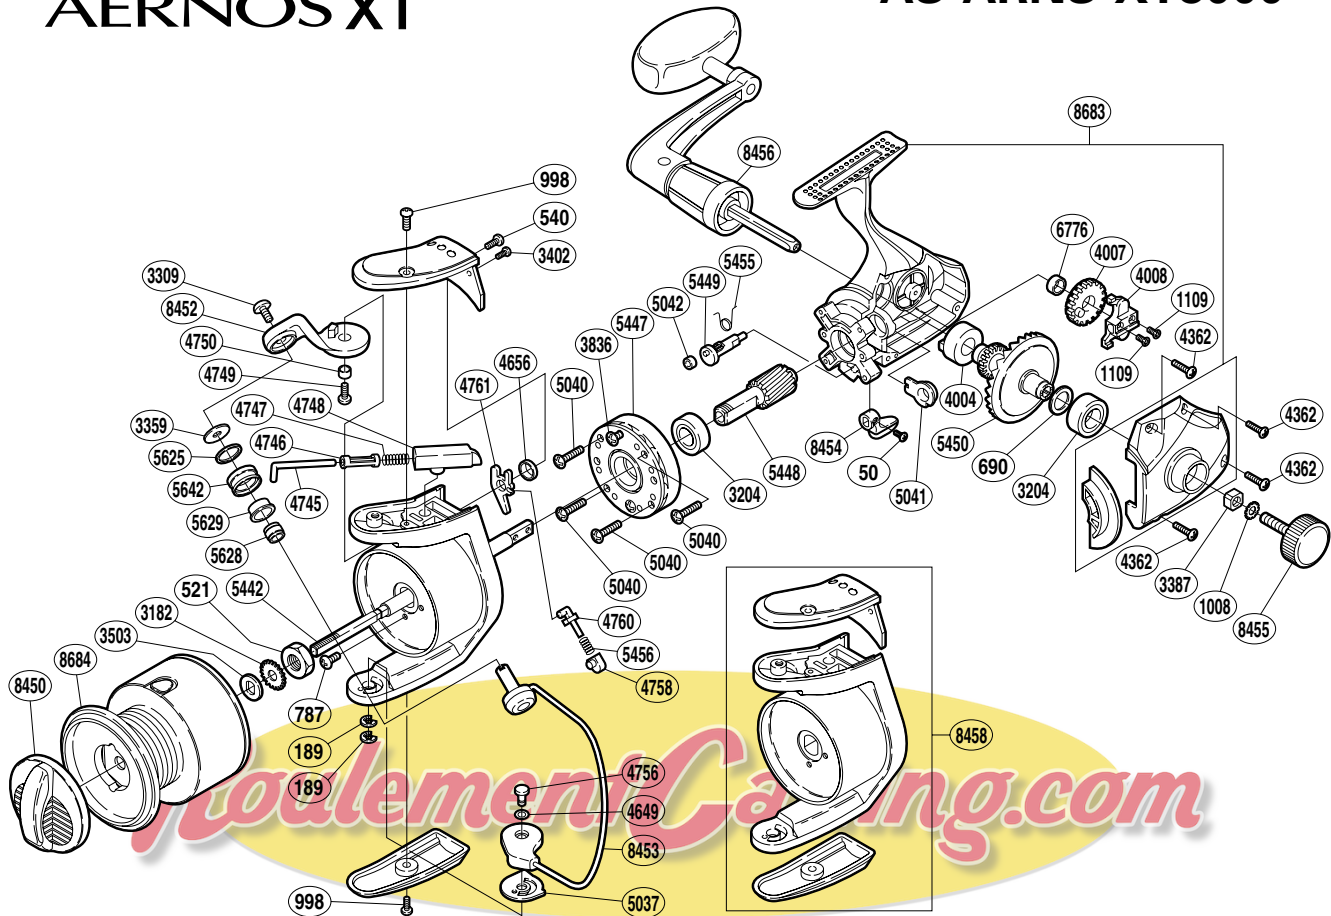

SHIMANO®

Asia AERNOS XT

AS-ARNS-XT8000

Part No.	Description	Part No.	Description	Part No.	Description
RD 0050	Anti-Reverse Lever Screw	RD 4362	Side Cover Screw	RD 5449	Anti-Reverse Cam
RD 0189	"E" Lock	RD 4649	Spacer	RD 5450	Drive Gear
RD 0521	Rotor Nut	RD 4656	Trip Lever Spacer	RD 5455	Anti-Reverse Cam Spring
RD 0540	Bail Spring Cover Screw (A)	RD 4745	Bail Spring Guide (A)	RD 5456	Lever Spring
RD 0690	Drive Gear Washer	RD 4746	Spring Guide (A) Support	RD 5625	Line Roller Spacer
RD 0787	Nut Lock Screw	RD 4747	Bail Spring	RD 5628	Line Roller Collar
RD 0998	Bail Spring Cover Screw (C)	RD 4748	Bail Spring Guide (B)	RD 5629	Line Roller Bushing
RD 1008	Handle Lock Washer	RD 4749	Bail Arm Screw	RD 5642	Line Roller
RD 1109	Slider Retainer Screw	RD 4750	Bail Arm Bushing	RD 6776	Oscillating Gear Bushing
RD 3182	Spool Support	RD 4756	Bail Hold Support Shaft	RD 8450	Drag Knob
RD 3204	Ball Bearing	RD 4758	Lever Spring Guide (B)	RD 8452	Bail Arm
RD 3309	Line Roller Screw	RD 4760	Lever Spring Guide (A)	RD 8453	Bail Assembly
RD 3359	Line Roller Washer	RD 4761	Bail Trip Lever	RD 8454	Anti-Reverse Lever
RD 3387	Handle Screw Lock	RD 5037	Bail Hold Support Spacer	RD 8455	Handle Screw Cap
RD 3402	Bail Spring Cover Screw (B)	RD 5040	Roller Clutch Screw	RD 8456	Handle Assembly
RD 3503	Spool Washer	RD 5041	Bushing	RD 8458	Rotor Assembly
RD 3836	Clutch Cover Screw	RD 5042	Anti-Reverse Cam Ring	RD 8683	Body Assembly
RD 4004	Drive Gear Bushing	RD 5442	Main Shaft	RD 8684	Spool Assembly
RD 4007	Oscillating Gear	RD 5447	Roller Clutch Assembly		
RD 4008	Oscillating Slider	RD 5448	Pinion Gear		