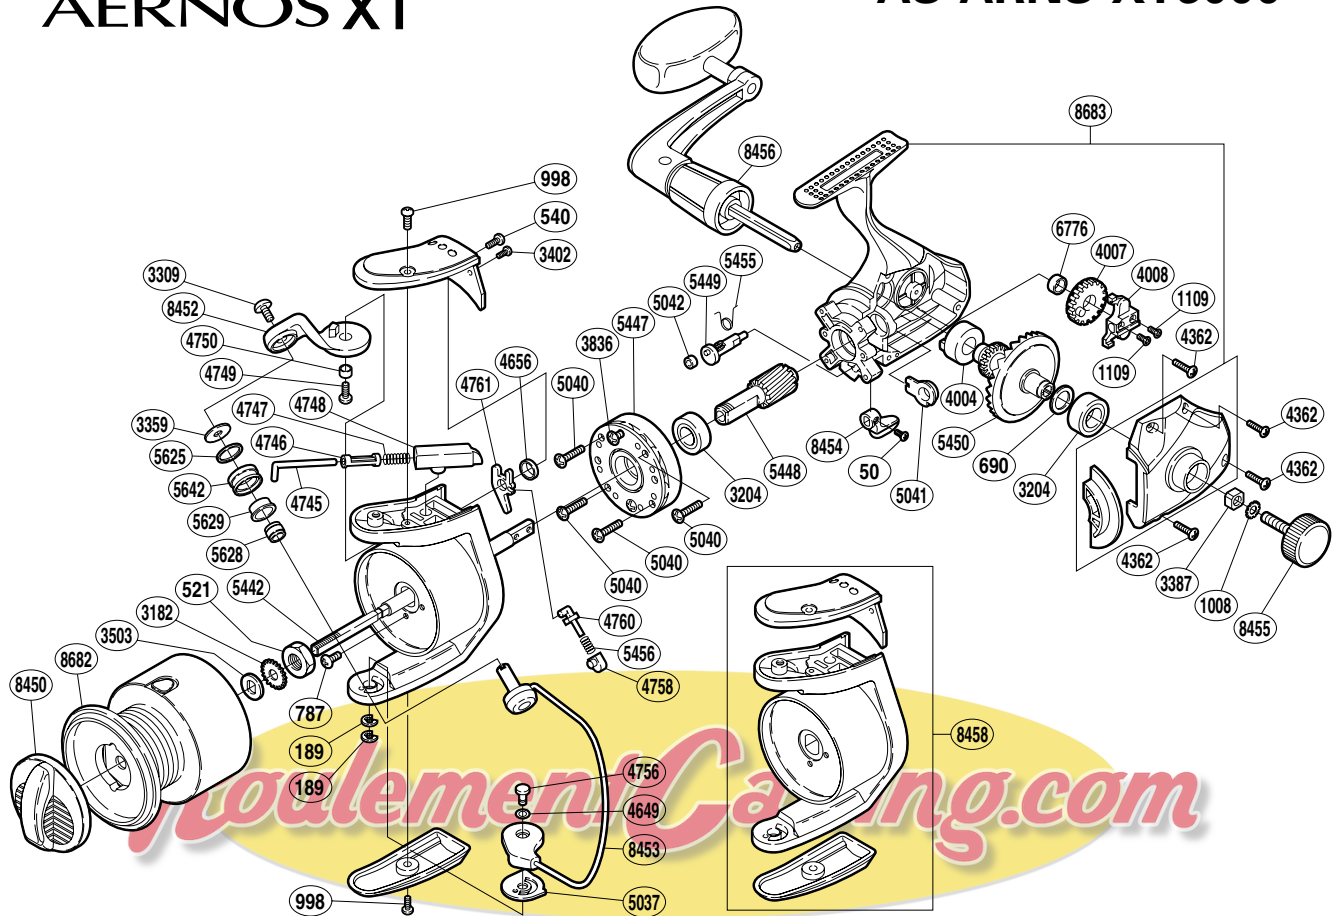

## AS-ARNS-XT6000

Part No.	Description	Part No.	Description	Part No.	Description
RD 0050	Anti-Reverse Lever Screw	RD 4362	Side Cover Screw	RD 5449	Anti-Reverse Cam
RD 0189	"E" Lock	RD 4649	Spacer	RD 5450	Drive Gear
RD 0521	Rotor Nut	RD 4656	Trip Lever Spacer	RD 5455	Anti-Reverse Cam Spring
RD 0540	Bail Spring Cover Screw (A)	RD 4745	Bail Spring Guide (A)	RD 5456	Lever Spring
RD 0690	Drive Gear Washer	RD 4746	Spring Guide (A) Support	RD 5625	Line Roller Spacer
RD 0787	Nut Lock Screw	RD 4747	Bail Spring	RD 5628	Line Roller Collar
RD 0998	Bail Spring Cover Screw (C)	RD 4748	Bail Spring Guide (B)	RD 5629	Line Roller Bushing
RD 1008	Handle Lock Washer	RD 4749	Bail Arm Screw	RD 5642	Line Roller
RD 1109	Slider Retainer Screw	RD 4750	Bail Arm Bushing	RD 6776	Oscillating Gear Bushing
RD 3182	Spool Support	RD 4756	Bail Hold Support Shaft	RD 8450	Drag Knob
RD 3204	Ball Bearing	RD 4758	Lever Spring Guide (B)	RD 8452	Bail Arm
RD 3309	Line Roller Screw	RD 4760	Lever Spring Guide (A)	RD 8453	Bail Assembly
RD 3359	Line Roller Washer	RD 4761	Bail Trip Lever	RD 8454	Anti-Reverse Lever
RD 3387	Handle Screw Lock	RD 5037	Bail Hold Support Spacer	RD 8455	Handle Screw Cap
RD 3402	Bail Spring Cover Screw (B)	RD 5040	Roller Clutch Screw	RD 8456	Handle Assembly
RD 3503	Spool Washer	RD 5041	Bushing	RD 8458	Rotor Assembly
RD 3836	Clutch Cover Screw	RD 5042	Anti-Reverse Cam Ring	RD 8682	Spool Assembly
RD 4004	Drive Gear Bushing	RD 5442	Main Shaft	RD 8683	Body Assembly
RD 4007	Oscillating Gear	RD 5447	Roller Clutch Assembly		
RD 4008	Oscillating Slider	RD 5448	Pinion Gear		