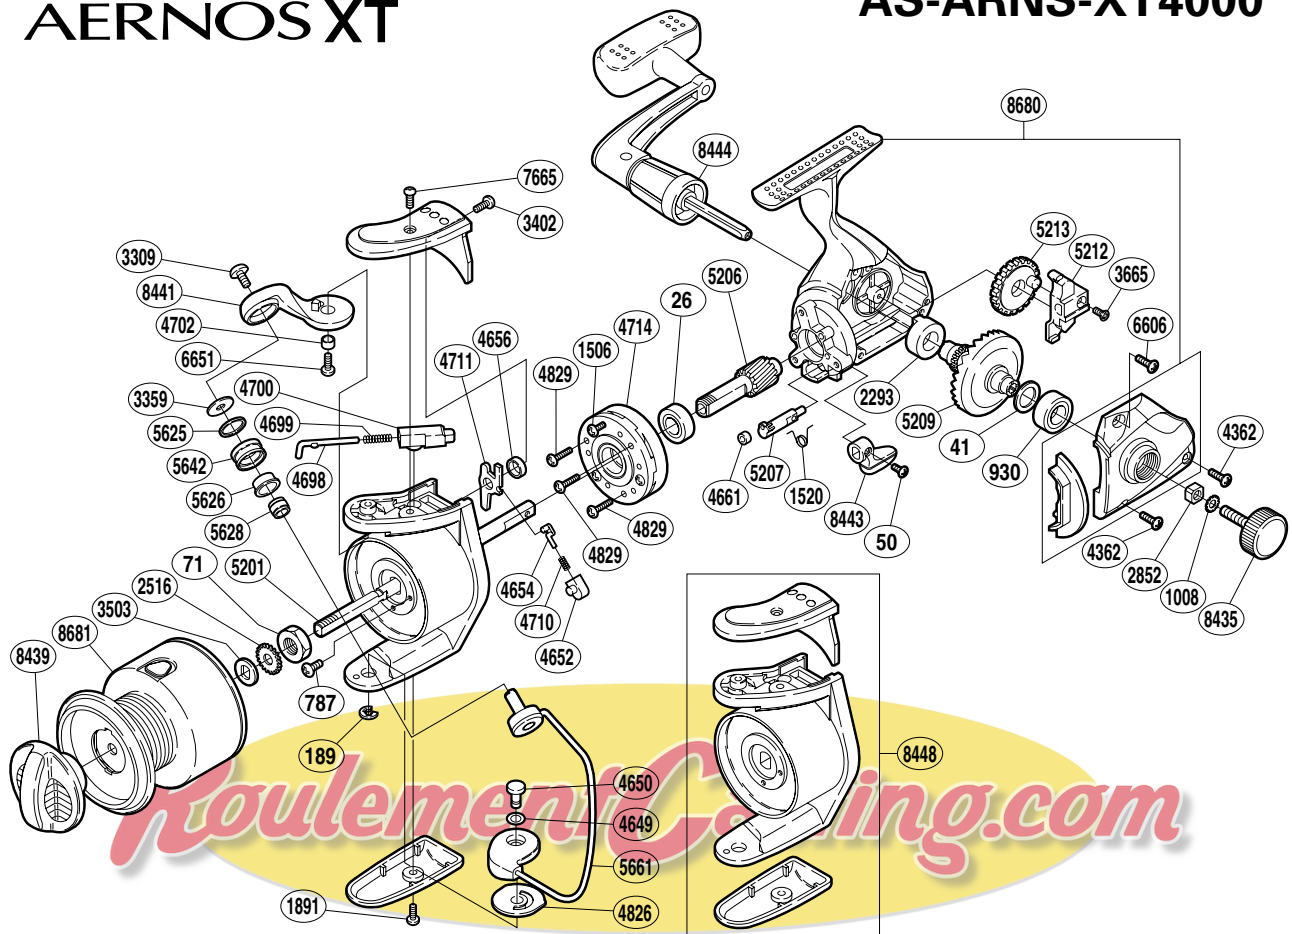

SHIMANO®

Asia AERNOS XT

AS-ARNS-XT4000

Part No.	Description	Part No.	Description	Part No.	Description
RD 0026	Ball Bearing	RD 4362	Side Cover Screw (long)	RD 5209	Drive Gear
RD 0041	Drive Gear Washer	RD 4649	Spacer	RD 5212	Oscillating Slider
RD 0050	Anti-Reverse Lever Screw	RD 4650	Bail Hold Support Shaft	RD 5213	Oscillating Gear
RD 0071	Rotor Nut	RD 4652	Lever Spring Guide (B)	RD 5625	Line Roller Spacer
RD 0189	"E" Lock	RD 4654	Lever Spring Guide (A)	RD 5626	Line Roller Bushing
RD 0787	Nut Lock Screw	RD 4656	Trip Lever Spacer	RD 5628	Line Roller Collar
RD 0930	Ball Bearing	RD 4661	Anti-Reverse Cam Ring	RD 5642	Line Roller
RD 1008	Handle Lock Washer	RD 4698	Bail Spring Guide (A)	RD 5661	Bail Assembly
RD 1506	Clutch Cover Screw	RD 4699	Bail Spring	RD 6606	Side Cover Screw (short)
RD 1520	Anti-Reverse Cam Spring	RD 4700	Bail Spring Guide (B)	RD 6651	Bail Arm Screw
RD 1891	Bail Hold Support Guard Screw	RD 4702	Bail Arm Bushing	RD 7665	Bail Spring Cover Screw (A)
RD 2516	Spool Support	RD 4710	Lever Spring	RD 8435	Handle Screw Cap
RD 2293	Drive Gear Bushing	RD 4711	Bail Trip Lever	RD 8439	Drag Knob
RD 2852	Handle Screw Lock	RD 4714	Roller Clutch Assembly	RD 8441	Bail Arm
RD 3309	Line Roller Screw	RD 4826	Bail Hold Support Spacer	RD 8443	Anti-Reverse Lever
RD 3359	Line Roller Washer	RD 4829	Roller Clutch Screw	RD 8444	Handle Assembly
RD 3402	Bail Spring Cover Screw (B)	RD 5201	Main Shaft	RD 8448	Rotor Assembly
RD 3503	Spool Washer	RD 5206	Pinion Gear	RD 8680	Body Assembly
RD 3665	Slider Retainer Screw	RD 5207	Anti-Reverse Cam	RD 8681	Spool Assembly