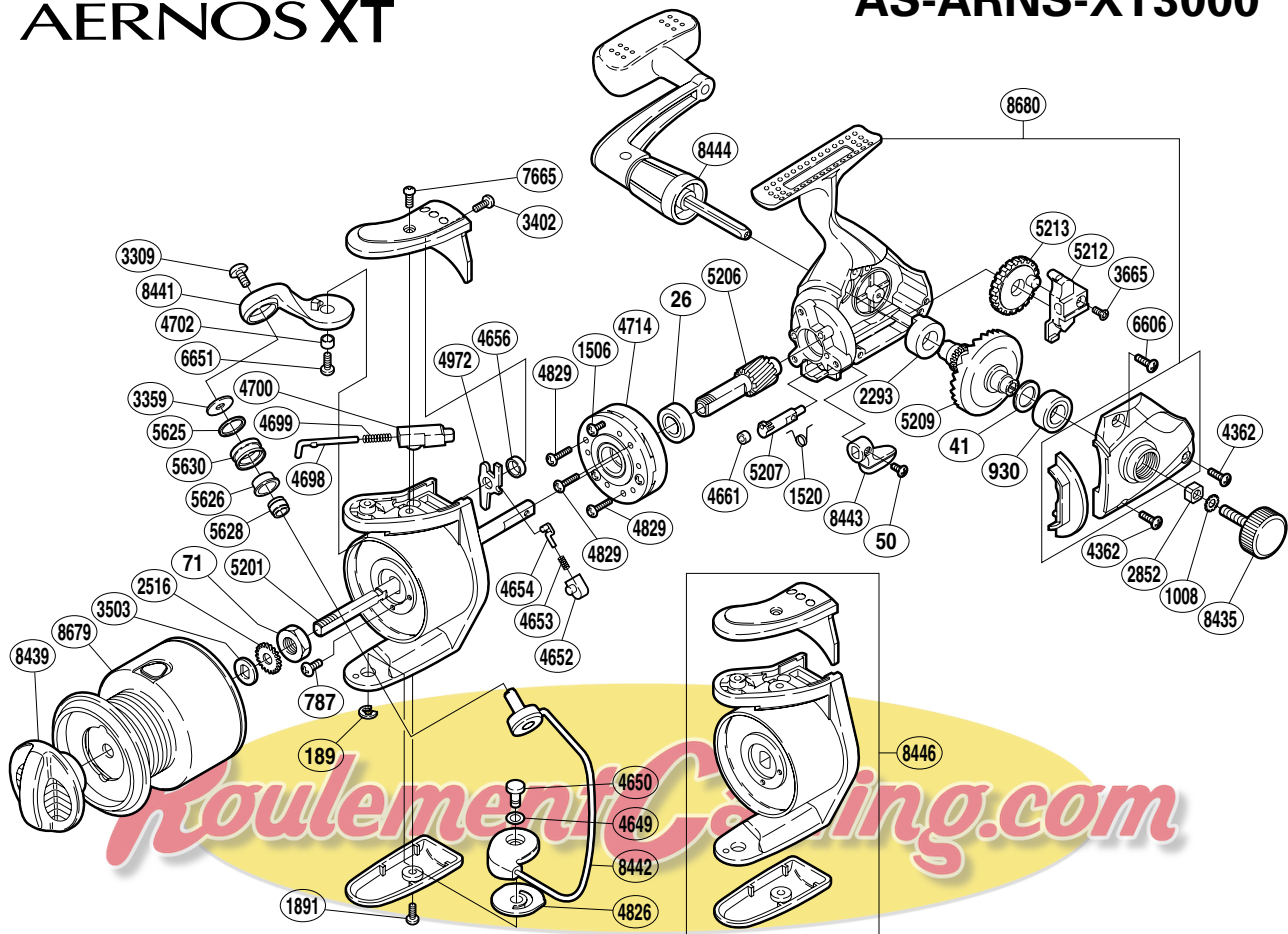

SHIMANO®

Asia AERNOS XT

AS-ARNS-XT3000

Part No.	Description	Part No.	Description	Part No.	Description
RD 0026	Ball Bearing	RD 4362	Side Cover Screw (long)	RD 5209	Drive Gear
RD 0041	Drive Gear Washer	RD 4649	Spacer	RD 5212	Oscillating Slider
RD 0050	Anti-Reverse Lever Screw	RD 4650	Bail Hold Support Shaft	RD 5213	Oscillating Gear
RD 0071	Rotor Nut	RD 4652	Lever Spring Guide (B)	RD 5625	Line Roller Spacer
RD 0189	"E" Lock	RD 4653	Lever Spring	RD 5626	Line Roller Bushing
RD 0787	Nut Lock Screw	RD 4654	Lever Spring Guide (A)	RD 5628	Line Roller Collar
RD 0930	Ball Bearing	RD 4656	Trip Lever Spacer	RD 5630	Line Roller
RD 1008	Handle Lock Washer	RD 4661	Anti-Reverse Cam Ring	RD 6606	Side Cover Screw (short)
RD 1506	Clutch Cover Screw	RD 4698	Bail Spring Guide (A)	RD 6651	Bail Arm Screw
RD 1520	Anti-Reverse Cam Spring	RD 4699	Bail Spring	RD 7665	Bail Spring Cover Screw (A)
RD 1891	Bail Hold Support Guard Screw	RD 4700	Bail Spring Guide (B)	RD 8435	Handle Screw Cap
RD 2516	Spool Support	RD 4702	Bail Arm Bushing	RD 8439	Drag Knob
RD 2293	Drive Gear Bushing	RD 4714	Roller Clutch Assembly	RD 8441	Bail Arm
RD 2852	Handle Screw Lock	RD 4826	Bail Hold Support Spacer	RD 8442	Bail Assembly
RD 3309	Line Roller Screw	RD 4829	Roller Clutch Screw	RD 8443	Anti-Reverse Lever
RD 3359	Line Roller Washer	RD 4972	Bail Trip Lever	RD 8444	Handle Assembly
RD 3402	Bail Spring Cover Screw (B)	RD 5201	Main Shaft	RD 8446	Rotor Assembly
RD 3503	Spool Washer	RD 5206	Pinion Gear	RD 8679	Spool Assembly
RD 3665	Slider Retainer Screw	RD 5207	Anti-Reverse Cam	RD 8680	Body Assembly