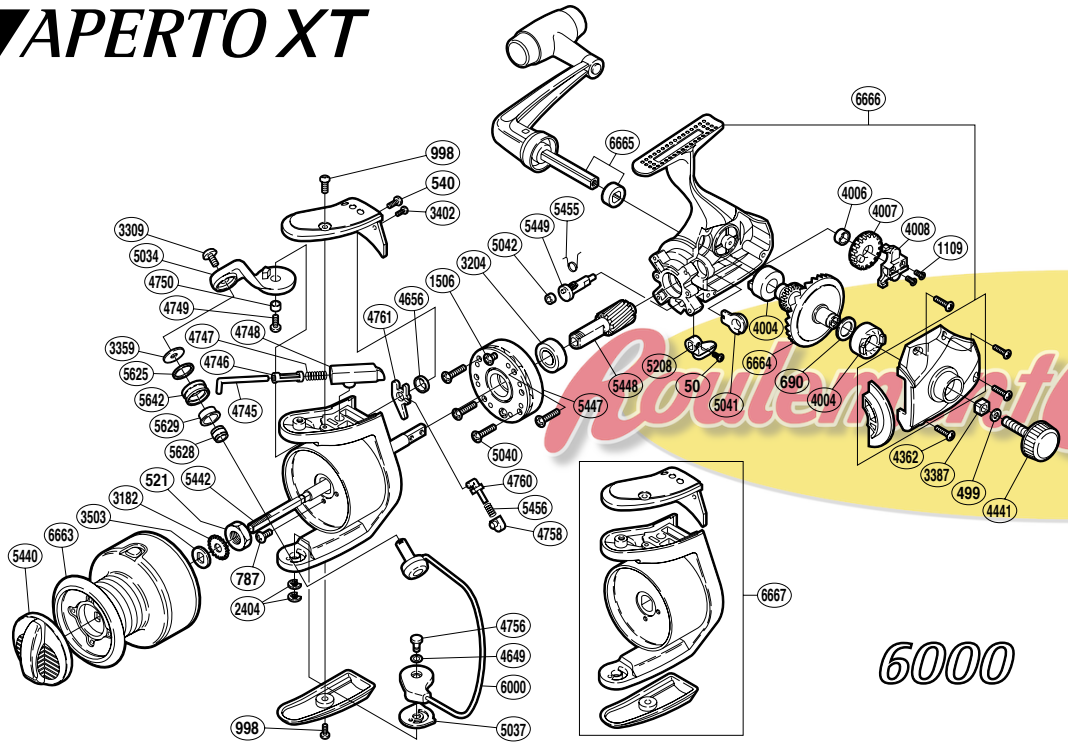

# APERTO XT

RD No.	PARTS NAMES	RD No.	PARTS NAMES	RD No.	PARTS NAMES
0050	Anti-Reverse Lever Screw	4008	Oscillating Slider	5208	Anti-Reverse Lever
0499	Handle Lock Washer	4362	Side Cover Screw	5440	Drag Knob
0521	Rotor Nut	4441	Handle Screw Cap	5442	Main Shaft
0540	Bail Spring Cover Screw (large)	4649	Spacer	5447	Roller Clutch Assembly
0690	Drive Gear Washer	4656	Trip Lever Spacer	5448	Pinion Gear
0787	Nut Lock Screw	4745	Bail Spring Guide (A)	5449	Anti-Reverse Cam
0998	Multi-Purpose Screw	4746	Bail Spring Guide (A) Support	5455	Anti-Reverse Cam Spring
1109	Slider Retainer Screw	4747	Bail Spring	5456	Lever Spring
1506	Clutch Cover Screw	4748	Bail Spring Guide (B)	5625	Line Roller Spacer
2404	"E" Lock	4749	Bail Arm Screw	5628	Line Roller Collar
3182	Spool Support	4750	Bail Arm Bushing	5629	Line Roller Bushing
3204	Ball Bearing	4756	Bail Hold Support Shaft	5642	Line Roller
3309	Line Roller Screw	4758	Lever Spring Guide (B)	6000	Bail Assembly
3359	Line Roller Washer	4760	Lever Spring Guide (A)	6663	Spool Assembly
3387	Handle Screw Lock	4761	Bail Trip Lever	6664	Drive Gear
3402	Bail Spring Cover Screw (small)	5034	Bail Arm	6665	Handle Assembly
3503	Spool Washer	5037	Bail Hold Support Spacer	6666	Body Assembly
4004	Drive Gear Bushing	5040	Roller Clutch Screw	6667	Rotor Assembly
4006	Oscillating Gear Bushing	5041	Bushing		
4007	Oscillating Gear	5042	Anti-Reverse Cam Ring		