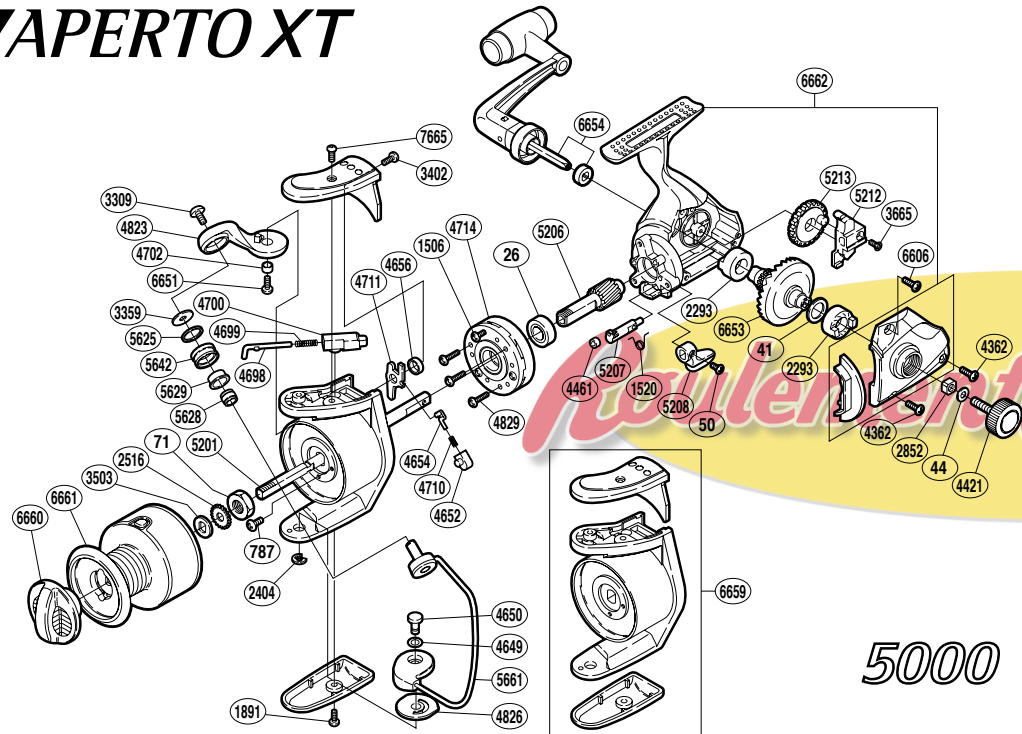

APERTO XT

RD No.	PARTS NAMES	RD No.	PARTS NAMES	RD No.	PARTS NAMES
0026	Ball Bearing	4421	Handle Screw Cap	5207	Anti-Reverse Cam
0041	Drive Gear Washer	4649	Spacer	5208	Anti-Reverse Lever
0044	Handle Lock Washer	4650	Bail Hold Support Shaft	5212	Oscillating Slider
0050	Anti-Reverse Lever Screw	4652	Lever Spring Guide (B)	5213	Oscillating Gear
0071	Rotor Nut	4654	Lever Spring Guide (A)	5625	Line Roller Spacer
0787	Nut Lock Screw	4656	Trip Lever Spacer	5628	Line Roller Collar
1506	Clutch Cover Screw	4661	Anti-Reverse Cam Ring	5629	Line Roller Bushing
1520	Anti-Reverse Cam Spring	4698	Bail Spring Guide (A)	5642	Line Roller
1891	Bail Hold Support Guard Screw	4699	Bail Spring	5661	Bail Assembly
2293	Drive Gear Bushing	4700	Bail Spring Guide (B)	6606	Side Cover Screw (short)
2404	"E" Lock	4702	Bail Arm Bushing	6651	Bail Arm Screw
2516	Spool Support	4710	Lever Spring	6653	Drive Gear
2852	Handle Screw Lock	4711	Bail Trip Lever	6654	Handle Assembly
3309	Line Roller Screw	4714	Roller Clutch Assembly	6659	Rotor Assembly
3359	Line Roller Washer	4823	Bail Arm	6660	Drag Knob
3402	Bail Spring Cover Screw (small)	4826	Bail Hold Support Spacer	6661	Spool Assembly
3503	Spool Washer	4829	Roller Clutch Screw	6662	Body Assembly
3665	Slider Retainer Screw	5201	Main Shaft	7665	Bail Spring Cover Screw (large)
4362	Side Cover Screw (long)	5206	Pinion Gear		