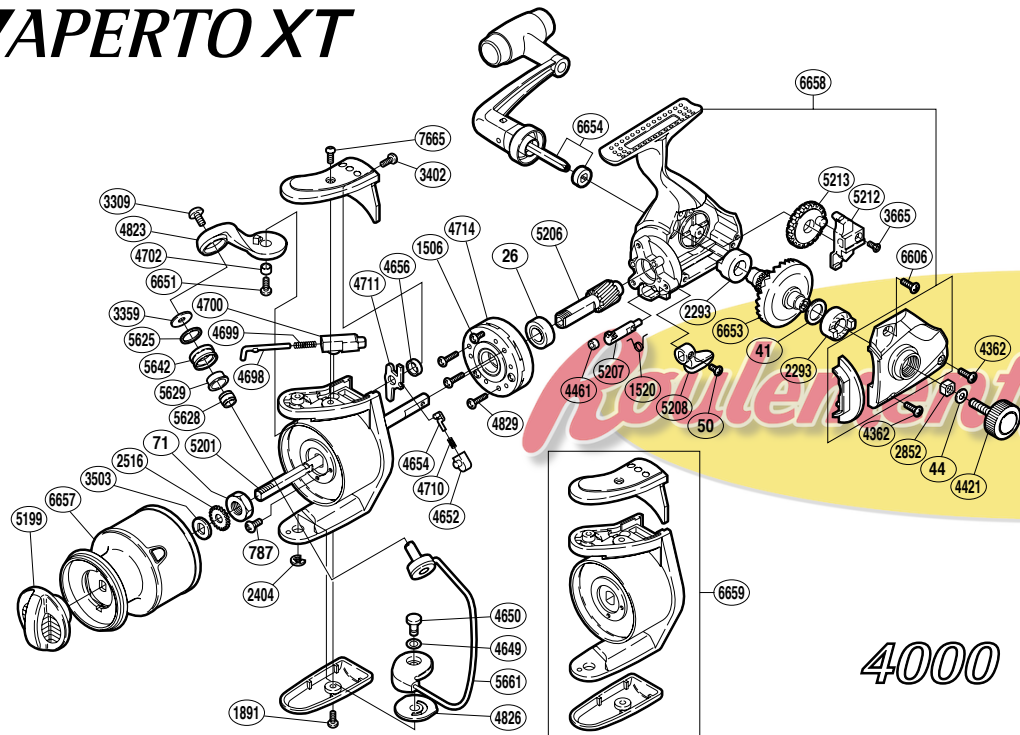

# APERTO XT

RD No.	PARTS NAMES	RD No.	PARTS NAMES	RD No.	PARTS NAMES
0026	Ball Bearing	4421	Handle Screw Cap	5206	Pinion Gear
0041	Drive Gear Washer	4649	Spacer	5207	Anti-Reverse Cam
0044	Handle Lock Washer	4650	Bail Hold Support Shaft	5208	Anti-Reverse Lever
0050	Anti-Reverse Lever Screw	4652	Lever Spring Guide (B)	5212	Oscillating Slider
0071	Rotor Nut	4654	Lever Spring Guide (A)	5213	Oscillating Gear
0787	Nut Lock Screw	4656	Trip Lever Spacer	5625	Line Roller Spacer
1506	Clutch Cover Screw	4661	Anti-Reverse Cam Ring	5628	Line Roller Collar
1520	Anti-Reverse Cam Spring	4698	Bail Spring Guide (A)	5629	Line Roller Bushing
1891	Bail Hold Support Guard Screw	4699	Bail Spring	5642	Line Roller
2293	Drive Gear Bushing	4700	Bail Spring Guide (B)	5661	Bail Assembly
2404	"E" Lock	4702	Bail Arm Bushing	6606	Side Cover Screw (short)
2516	Spool Support	4710	Lever Spring	6651	Bail Arm Screw
2852	Handle Screw Lock	4711	Bail Trip Lever	6653	Drive Gear
3309	Line Roller Screw	4714	Roller Clutch Assembly	6654	Handle Assembly
3359	Line Roller Washer	4823	Bail Arm	6657	Spool Assembly
3402	Bail Spring Cover Screw (small)	4826	Bail Hold Support Spacer	6658	Body Assembly
3503	Spool Washer	4829	Roller Clutch Screw	6659	Rotor Assembly
3665	Slider Retainer Screw	5199	Drag Knob	7665	Bail Spring Cover Screw (large)
4362	Side Cover Screw (long)	5201	Main Shaft		