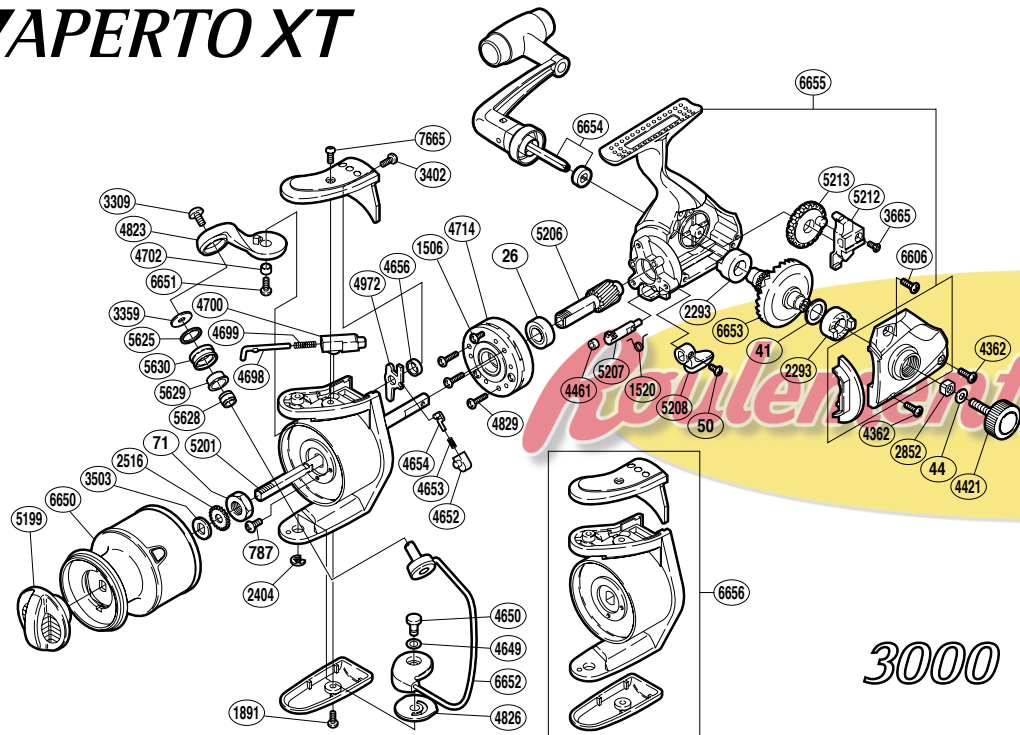

APERTO XT

RD No.	PARTS NAMES	RD No.	PARTS NAMES	RD No.	PARTS NAMES
0026	Ball Bearing	4421	Handle Screw Cap	5206	Pinion Gear
0041	Drive Gear Washer	4649	Spacer	5207	Anti-Reverse Cam
0044	Handle Lock Washer	4650	Bail Hold Support Shaft	5208	Anti-Reverse Lever
0050	Anti-Reverse Lever Screw	4652	Lever Spring Guide (B)	5212	Oscillating Slider
0071	Rotor Nut	4653	Lever Spring	5213	Oscillating Gear
0787	Nut Lock Screw	4654	Lever Spring Guide (A)	5625	Line Roller Spacer
1506	Clutch Cover Screw	4656	Trip Lever Spacer	5628	Line Roller Collar
1520	Anti-Reverse Cam Spring	4661	Anti-Reverse Cam Ring	5629	Line Roller Bushing
1891	Bail Hold Support Guard Screw	4698	Bail Spring Guide (A)	5630	Line Roller
2293	Drive Gear Bushing	4699	Bail Spring	6606	Side Cover Screw (short)
2404	"E" Lock	4700	Bail Spring Guide (B)	6650	Spool Assembly
2516	Spool Support	4702	Bail Arm Bushing	6651	Bail Arm Screw
2852	Handle Screw Lock	4714	Roller Clutch Assembly	6652	Bail Assembly
3309	Line Roller Screw	4823	Bail Arm	6653	Drive Gear
3359	Line Roller Washer	4826	Bail Hold Support Spacer	6654	Handle Assembly
3402	Bail Spring Cover Screw (small)	4829	Roller Clutch Screw	6655	Body Assembly
3503	Spool Washer	4972	Bail Trip Lever	6656	Rotor Assembly
3665	Slider Retainer Screw	5199	Drag Knob	7665	Bail Spring Cover Screw (large)
4362	Side Cover Screw (long)	5201	Main Shaft		