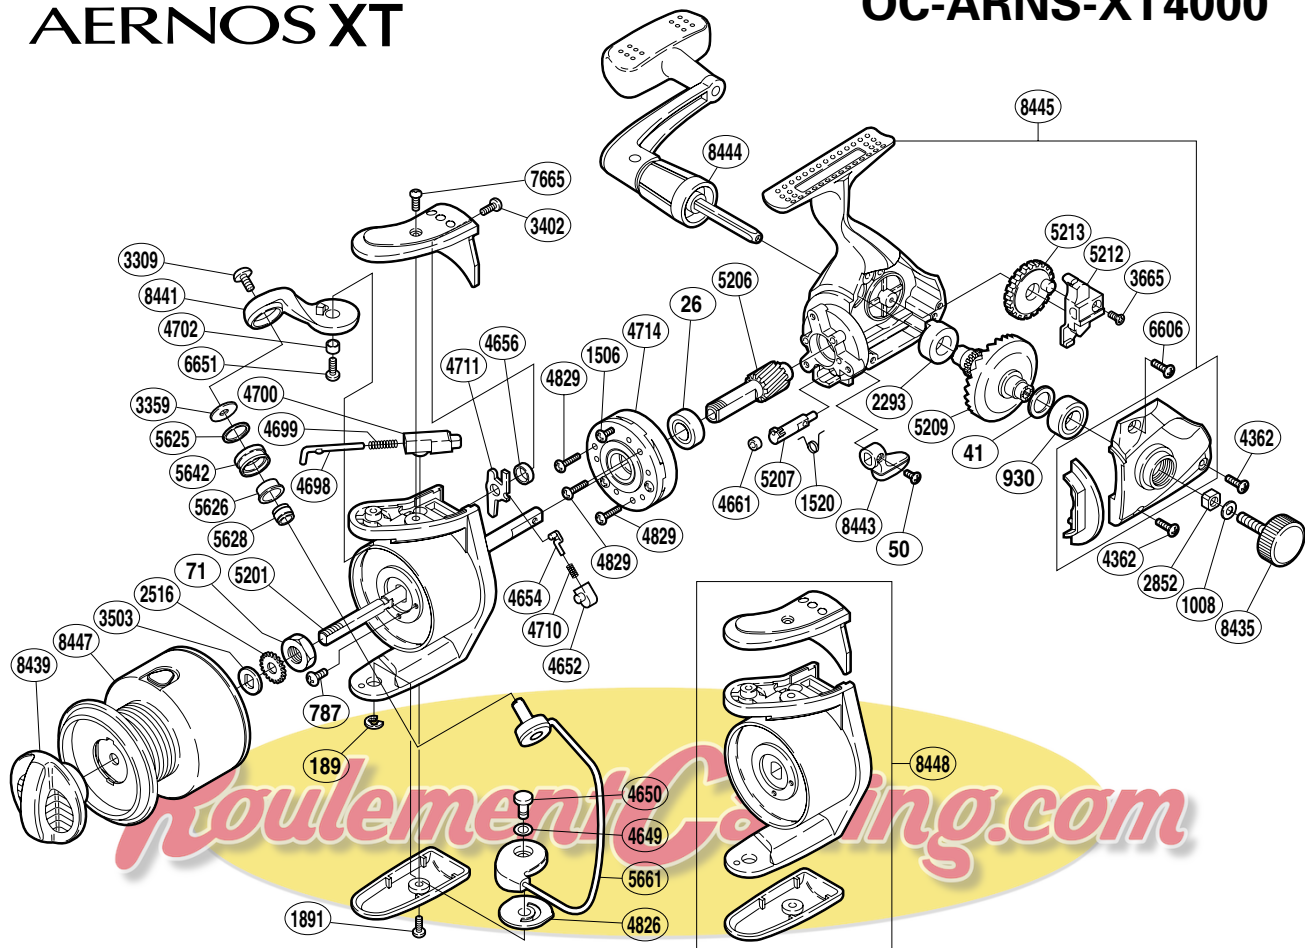

### OC-ARNS-XT4000

Part No.	Description	Part No.	Description	Part No.	Description
RD 0026	Ball Bearing	RD 4362	Side Cover Screw (long)	RD 5209	Drive Gear
RD 0041	Drive Gear Washer	RD 4649	Spacer	RD 5212	Oscillating Slider
RD 0050	Anti-Reverse Lever Screw	RD 4650	Bail Hold Support Shaft	RD 5213	Oscillating Gear
RD 0071	Rotor Nut	RD 4652	Lever Spring Guide (B)	RD 5625	Line Roller Spacer
RD 0189	"E" Lock	RD 4654	Lever Spring Guide (A)	RD 5626	Line Roller Bushing
RD 0787	Nut Lock Screw	RD 4656	Trip Lever Spacer	RD 5628	Line Roller Collar
RD 0930	Ball Bearing	RD 4661	Anti-Reverse Cam Ring	RD 5642	Line Roller
RD 1008	Handle Lock Washer	RD 4698	Bail Spring Guide (A)	RD 5661	Bail Assembly
RD 1506	Clutch Cover Screw	RD 4699	Bail Spring	RD 6606	Side Cover Screw (short)
RD 1520	Anti-Reverse Cam Spring	RD 4700	Bail Spring Guide (B)	RD 6651	Bail Arm Screw
RD 1891	Bail Hold Support Guard Screw	RD 4702	Bail Arm Bushing	RD 7665	Bail Spring Cover Screw (A)
RD 2293	Drive Gear Bushing	RD 4710	Lever Spring	RD 8435	Handle Screw Cap
RD 2516	Spool Support	RD 4711	Bail Trip Lever	RD 8439	Drag Knob
RD 2852	Handle Screw Lock	RD 4714	Roller Clutch Assembly	RD 8441	Bail Arm
RD 3309	Line Roller Screw	RD 4826	Bail Hold Support Spacer	RD 8443	Anti-Reverse Lever
RD 3359	Line Roller Washer	RD 4829	Roller Clutch Screw	RD 8444	Handle Assembly
RD 3402	Bail Spring Cover Screw (B)	RD 5201	Main Shaft	RD 8445	Body Assembly
RD 3503	Spool Washer	RD 5206	Pinion Gear	RD 8447	Spool Assembly
RD 3665	Slide Retainer Screw	RD 5207	Anti-Reverse Cam	RD 8448	Rotor Assembly