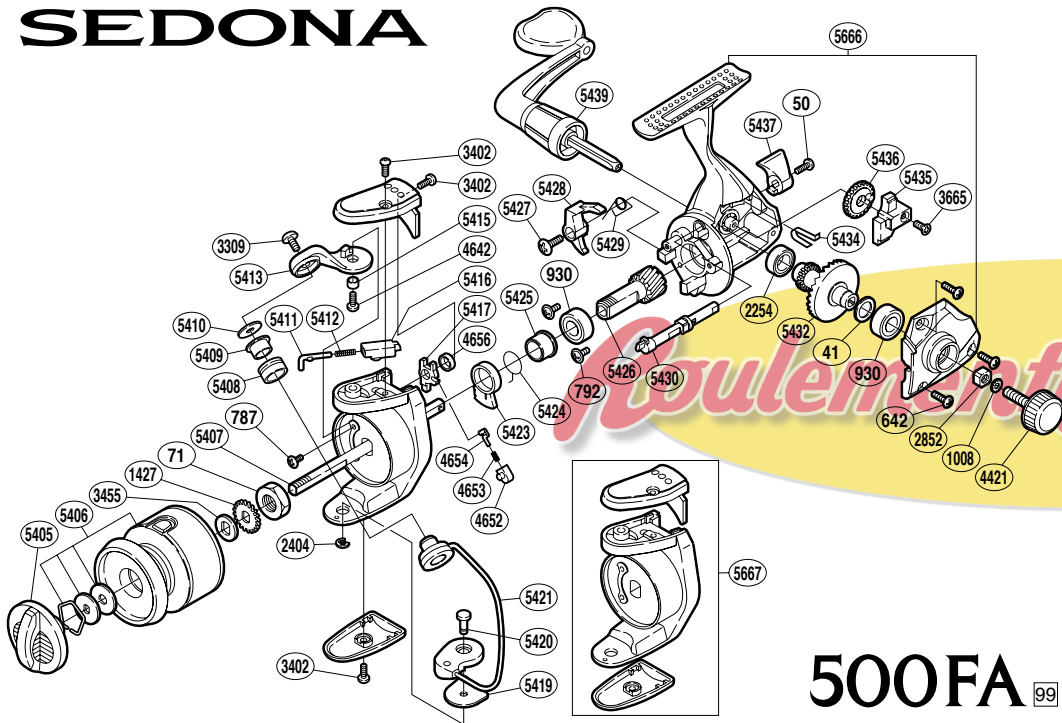

SEDONA

500FA 99

RD No.	PARTS NAMES	RD No.	PARTS NAMES	RD No.	PARTS NAMES
0041	Drive Gear Washer	4652	Lever Spring Guide (B)	5421	Bail Assembly
0050	Anti-Reverse Lever Screw	4653	Lever Spring	5423	Anti-Reverse Lock Out
0071	Rotor Nut	4654	Lever Spring Guide (A)	5424	Anti-Reverse Lock Out Spring
0642	Side Cover Screw	4656	Trip Lever Spacer	5425	Lock Out Spring Holder
0787	Nut Lock Screw	5405	Drag Knob	5426	Pinion Gear
0792	Bearing Retainer Screw	5406	Spool Assembly	5427	Anti-Reverse Pawl Screw
0930	Ball Bearing	5407	Main Shaft	5428	Anti-Reverse Pawl
1008	Handle Lock Washer	5408	Line Roller	5429	Anti-Reverse Pawl Spring
1427	Spool Support	5409	Line Roller Bushing	5430	Anti-Reverse Cam
2254	Ball Bearing	5410	Line Roller Washer	5432	Drive Gear
2404	"E" Lock	5411	Bail Spring Guide (A)	5434	Anti-Reverse Cam Spring
2852	Handle Screw Lock	5412	Bail Spring	5435	Oscillating Slider
3309	Line Roller Screw	5413	Bail Arm	5436	Oscillating Gear
3402	Multi-Purpose Screw	5415	Bail Arm Bushing	5437	Anti-Reverse Lever
3455	Spool Washer	5416	Bail Spring Guide (B)	5439	Handle Assembly
3665	Slider Retainer Screw	5417	Bail Trip Lever	5666	Body Assembly
4421	Handle Screw Cap	5419	Bail Hold Support Spacer	5667	Rotor Set
4642	Bail Arm Screw	5420	Bail Hold Support Shaft		