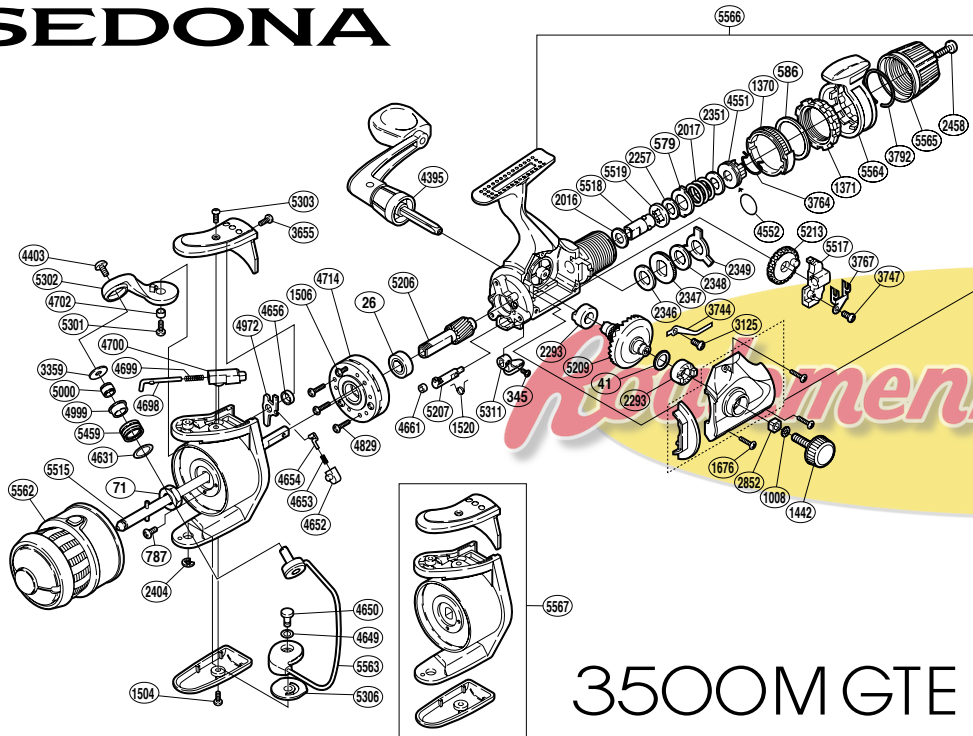

SEDONA

3500M GTE 99

RD No.	PARTS NAMES	RD No.	PARTS NAMES	RD No.	PARTS NAMES
0026	Ball Bearing	2852	Handle Screw Lock	4829	Roller Clutch Screw
0041	Drive Gear Washer	3125	Drag Click Screw	4972	Bail Trip Lever
0071	Rotor Nut	3359	Line Roller Washer	4999	Line Roller Bushing
0345	Anti-Reverse Lever Screw	3655	Bail Spring Cover Screw (small)	5000	Line Roller Collar
0579	Eared Washer "B"	3744	Drag Click	5206	Pinion Gear
0586	Fightin' Pressure Screw Washer	3747	Slider Retainer Screw	5207	Anti-Reverse Cam
0787	Nut Lock Screw	3764	Hold Click Spring	5209	Drive Gear
1008	Handle Lock Washer	3767	Oscillating Slider Retainer	5213	Oscillating Gear
1370	Lever Click Gear	3792	Lever Hold Spring	5301	Bail Arm Screw
1371	Fightin' Pressure Screw	4395	Handle Assembly	5302	Bail Arm
1442	Handle Screw Cap	4403	Line Roller Screw	5303	Bail Spring Cover Screw (large)
1504	Bail Hold Support Guard Screw	4551	Pressure Screw	5306	Bail Hold Support Spacer
1506	Clutch Cover Screw	4552	"O" Ring	5311	Anti-Reverse Lever
1520	Anti-Reverse Cam Spring	4631	Spacer	5459	Line Roller
1676	Side Cover Screw	4649	Spacer	5515	Main Shaft
2016	Drag Washer "H" (cloth)	4650	Bail Hold Support Shaft	5517	Oscillating Slider
2017	Drag Coil Spring	4652	Lever Spring Guide (B)	5518	Drag Shaft (A)
2257	Drag Washer "H" (blue)	4653	Lever Spring	5519	Drag Shaft (B)
2293	Drive Gear Bushing	4654	Lever Spring Guide (A)	5562	Spool Assembly
2346	Drag Washer "C" (cloth)	4656	Trip Lever Spacer	5563	Bail Assembly
2347	Click Gear	4661	Anti-Reverse Cam Ring	5564	Fightin' Drag Lever
2348	Drag Washer "C" (blue)	4698	Bail Spring Guide (A)	5565	Drag Programmer
2349	Eared Washer "B"	4699	Bail Spring	5566	Body Assembly
2351	Drag Spring Washer	4700	Bail Spring Guide (B)	5567	Rotor Assembly
2404	"E" Lock	4702	Bail Arm Bushing		
2458	Drag Programmer Screw	4714	Roller Clutch Assembly		