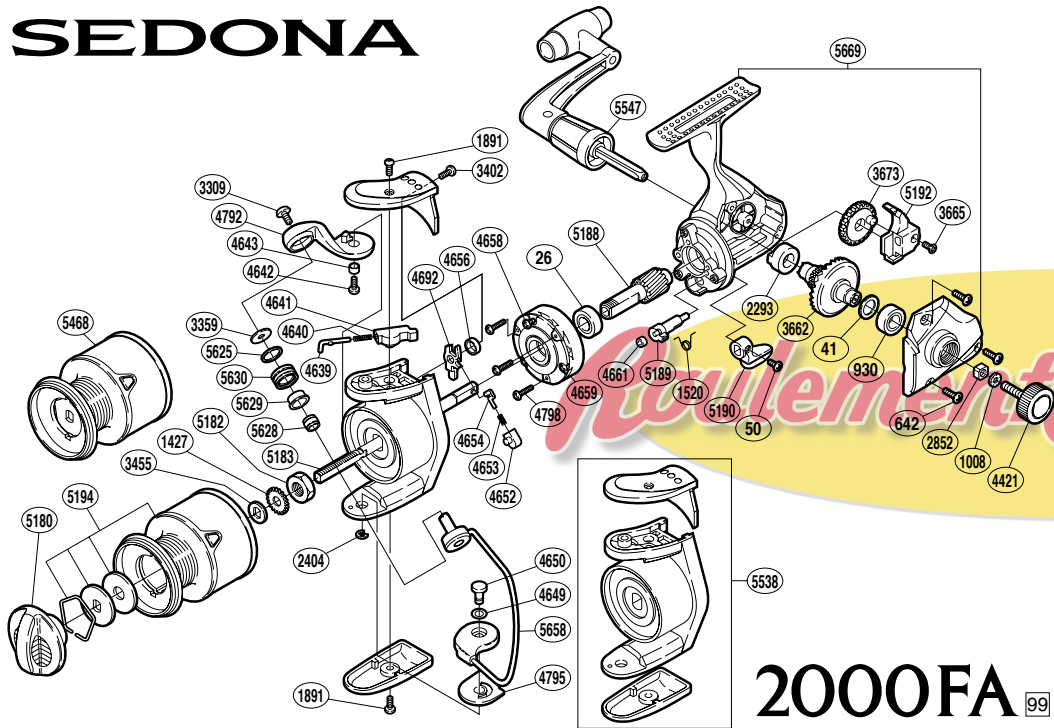

SEDONA

2000FA 99

RD No.	PARTS NAMES	RD No.	PARTS NAMES	RD No.	PARTS NAMES
0026	Ball Bearing	4421	Handle Screw Cap	5180	Drag Knob
0041	Drive Gear Washer	4639	Bail Spring Guide (A)	5182	Rotor Nut
0050	Anti-Reverse Lever Screw	4640	Bail Spring	5183	Main Shaft
0642	Side Cover Screw	4641	Bail Spring Guide (B)	5188	Pinion Gear
0930	Ball Bearing	4642	Bail Arm Screw	5189	Anti-Reverse Cam
1008	Handle Lock Washer	4643	Bail Arm Bushing	5190	Anti-Reverse Lever
1427	Spool Support	4649	Spacer	5192	Oscillating Slider
1520	Anti-Reverse Cam Spring	4650	Bail Hold Support Shaft	5194	Spool Assembly (aluminum)
1891	Multi-Purpose Screw	4652	Lever Spring Guide (B)	5468	Spool Assembly (graphite)
2293	Drive Gear Bushing	4653	Lever Spring	5538	Rotor Assembly
2404	"E" Lock	4654	Lever Spring Guide (A)	5547	Handle Assembly
2852	Handle Screw Lock	4656	Trip Lever Spacer	5625	Line Roller Spacer
3309	Line Roller Screw	4658	Clutch Cover Screw	5628	Line Roller Collar
3359	Line Roller Washer	4659	Roller Clutch Assembly	5629	Line Roller Bushing
3402	Bail Spring Cover Screw (small)	4661	Anti-Reverse Cam Ring	5630	Line Roller
3455	Spool Washer	4692	Bail Trip Lever	5658	Bail Assembly
3662	Drive Gear	4792	Bail Arm	5669	Body Assembly
3665	Slider Retainer Screw	4795	Bail Hold Support Spacer		
3673	Oscillating Gear	4798	Roller Clutch Screw		