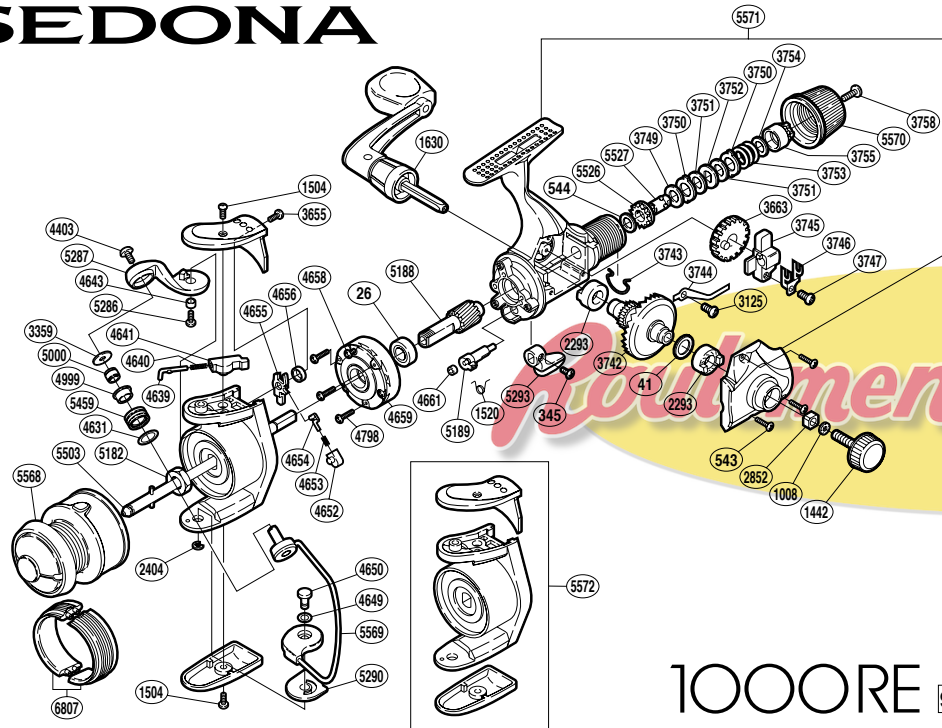

SEDONA

1000RE 99

RD No.	PARTS NAMES	RD No.	PARTS NAMES	RD No.	PARTS NAMES
0026	Ball Bearing	3749	Drag Washer "C" (white)	4661	Anti-Reverse Cam Ring
0041	Drive Gear Washer	3750	Eared Washer "B"	4798	Roller Clutch Screw
0345	Anti-Reverse Lever Screw	3751	Drag Washer "C" (blue)	4999	Line Roller Bushing
0543	Side Cover Screw	3752	Key Washer "A"	5000	Line Roller Collar
0544	Drag Washer "C" (cloth)	3753	Drag Coil Spring	5182	Rotor Nut
1008	Handle Lock Washer	3754	Drag Spring Washer	5188	Pinion Gear
1442	Handle Screw Cap	3755	Pressure Screw	5189	Anti-Reverse Cam
1504	Multi-Purpose Screw	3758	Drag Knob Screw	5286	Bail Arm Screw
1520	Anti-Reverse Cam Spring	4403	Line Roller Screw	5287	Bail Arm
1630	Handle Assembly	4631	Spacer	5290	Bail Hold Support Spacer
2293	Drive Gear Bushing	4639	Bail Spring Guide (A)	5293	Anti-Reverse Lever
2404	"E" Lock	4640	Bail Spring	5459	Line Roller
2852	Handle Screw Lock	4641	Bail Spring Guide (B)	5503	Main Shaft
3125	Drag Click Screw	4643	Bail Arm Bushing	5526	Drag Shaft (B)
3359	Line Roller Washer	4649	Spacer	5527	Drag Shaft (A)
3655	Bail Spring Cover Screw (small)	4650	Bail Hold Support Shaft	5568	Spool Assembly
3663	Oscillating Gear	4652	Lever Spring Guide (B)	5569	Bail Assembly
3742	Drive Gear	4653	Lever Spring	5570	Drag Knob
3743	Hold Click Spring	4654	Lever Spring Guide (A)	5571	Body Assembly
3744	Drag Click	4655	Bail Trip Lever	5572	Rotor Assembly
3745	Oscillating Slider	4656	Trip Lever Spacer	6807	Pair of Spool Economizers
3746	Oscillating Slider Retainer	4658	Clutch Cover Screw		
3747	Slider Retainer Screw	4659	Roller Clutch Assembly		