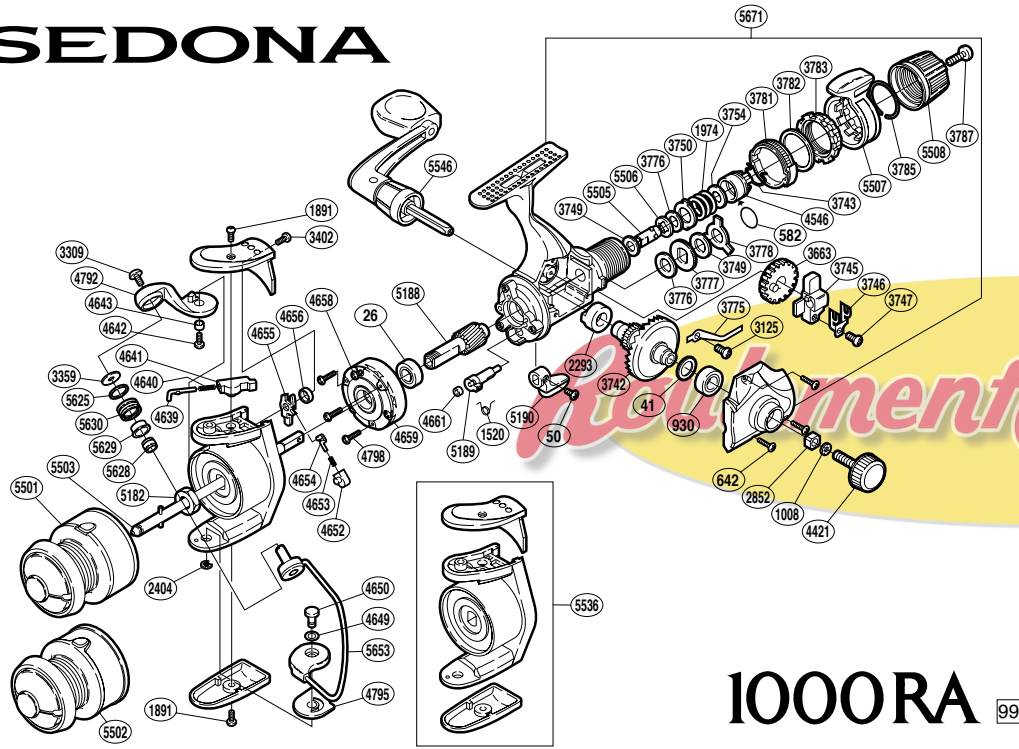

SEDONA

1000RA 99

| RD No. | PARTS NAMES | RD No. | PARTS NAMES | RD No. | PARTS NAMES |
|--------|---------------------------------|--------|--------------------------------|--------|---------------------------|
| 0026 | Ball Bearing | 3754 | Drag Spring Washer | 4659 | Roller Clutch Assembly |
| 0041 | Drive Gear Washer | 3775 | Drag Click | 4661 | Anti-Reverse Cam Ring |
| 0050 | Anti-Reverse Lever Screw | 3776 | Drag Washer "C" (cloth) | 4792 | Bail Arm |
| 0582 | "O" Ring | 3777 | Click Gear | 4795 | Bail Hold Support Spacer |
| 0642 | Side Cover Screw | 3778 | Eared Washer "B" | 4798 | Roller Clutch Screw |
| 0930 | Ball Bearing | 3781 | Lever Click Gear | 5182 | Rotor Nut |
| 1008 | Handle Lock Washer | 3782 | Fightin' Pressure Screw Washer | 5188 | Pinion Gear |
| 1520 | Anti-Reverse Cam Spring | 3783 | Fightin' Pressure Screw | 5189 | Anti-Reverse Cam |
| 1891 | Multi-Purpose Screw | 3785 | Lever Hold Spring | 5190 | Anti-Reverse Lever |
| 1974 | Drag Coil Spring | 3787 | Drag Programmer Screw | 5501 | Spool Assembly (aluminum) |
| 2293 | Drive Gear Bushing | 4421 | Handle Screw Cap | 5502 | Spool Assembly (graphite) |
| 2404 | "E" Lock | 4546 | Pressure Screw | 5503 | Main Shaft |
| 2852 | Handle Screw Lock | 4639 | Bail Spring Guide (A) | 5505 | Drag Shaft (A) |
| 3125 | Drag Click Screw | 4640 | Bail Spring | 5506 | Drag Shaft (B) |
| 3309 | Line Roller Screw | 4641 | Bail Spring Guide (B) | 5507 | Fightin' Drag Lever |
| 3359 | Line Roller Washer | 4642 | Bail Arm Screw | 5508 | Drag Programmer |
| 3402 | Bail Spring Cover Screw (small) | 4643 | Bail Arm Bushing | 5536 | Rotor Assembly |
| 3663 | Oscillating Gear | 4649 | Spacer | 5546 | Handle Assembly |
| 3742 | Drive Gear | 4650 | Bail Hold Support Shaft | 5625 | Line Roller Spacer |
| 3743 | Hold Click Spring | 4652 | Lever Spring Guide (B) | 5628 | Line Roller Collar |
| 3745 | Oscillating Slider | 4653 | Lever Spring | 5629 | Line Roller Bushing |
| 3746 | Oscillating Slider Retainer | 4654 | Lever Spring Guide (A) | 5630 | Line Roller |
| 3747 | Slider Retainer Screw | 4655 | Bail Trip Lever | 5653 | Bail Assembly |
| 3749 | Drag Washer "C" (white) | 4656 | Trip Lever Spacer | 5671 | Body Assembly |
| 3750 | Eared Washer "B" | 4658 | Clutch Cover Screw | | |