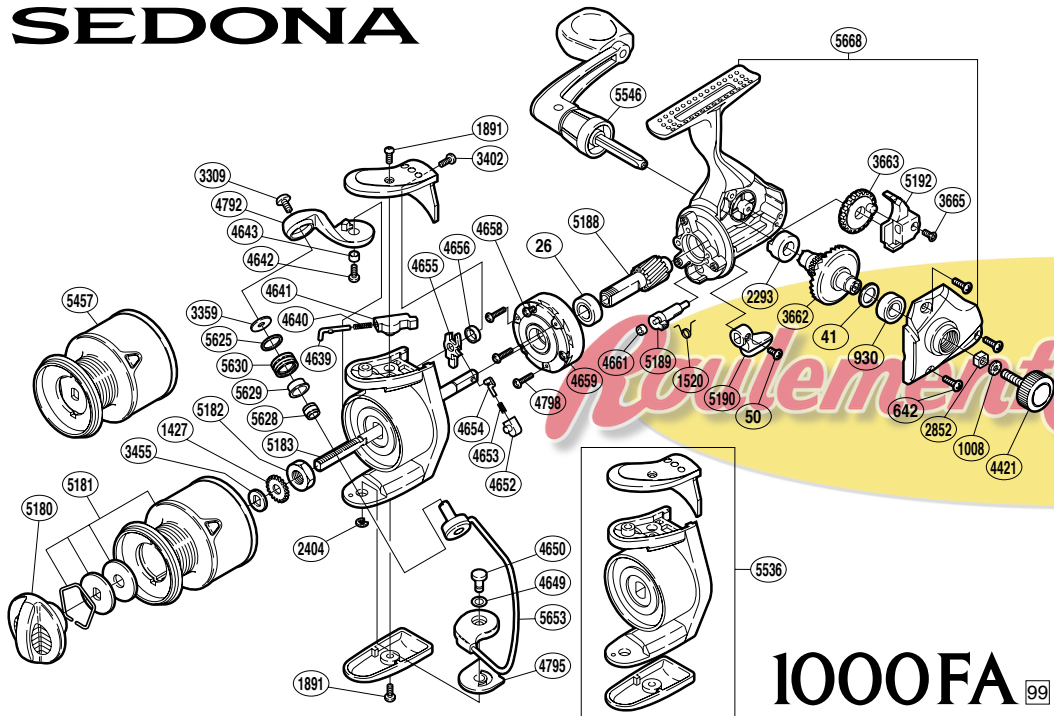

SEDONA

1000FA 99

RD No.	PARTS NAMES	RD No.	PARTS NAMES	RD No.	PARTS NAMES
0026	Ball Bearing	4421	Handle Screw Cap	5180	Drag Knob
0041	Drive Gear Washer	4639	Bail Spring Guide (A)	5181	Spool Assembly (aluminum)
0050	Anti-Reverse Lever Screw	4640	Bail Spring	5182	Rotor Nut
0642	Side Cover Screw	4641	Bail Spring Guide (B)	5183	Main Shaft
0930	Ball Bearing	4642	Bail Arm Screw	5188	Pinion Gear
1008	Handle Lock Washer	4643	Bail Arm Bushing	5189	Anti-Reverse Cam
1427	Spool Support	4649	Spacer	5190	Anti-Reverse Lever
1520	Anti-Reverse Cam Spring	4650	Bail Hold Support Shaft	5192	Oscillating Slider
1891	Multi-Purpose Screw	4652	Lever Spring Guide (B)	5457	Spool Assembly (graphite)
2293	Drive Gear Bushing	4653	Lever Spring	5536	Rotor Assembly
2404	"E" Lock	4654	Lever Spring Guide (A)	5546	Handle Assembly
2852	Handle Screw Lock	4655	Bail Trip Lever	5625	Line Roller Spacer
3309	Line Roller Screw	4656	Trip Lever Spacer	5628	Line Roller Collar
3359	Line Roller Washer	4658	Clutch Cover Screw	5629	Line Roller Bushing
3402	Bail Spring Cover Screw (small)	4659	Roller Clutch Assembly	5630	Line Roller
3455	Spool Washer	4661	Anti-Reverse Cam Ring	5653	Bail Assembly
3662	Drive Gear	4792	Bail Arm	5668	Body Assembly
3663	Oscillating Gear	4795	Bail Hold Support Spacer		
3665	Slider Retainer Screw	4798	Roller Clutch Screw		