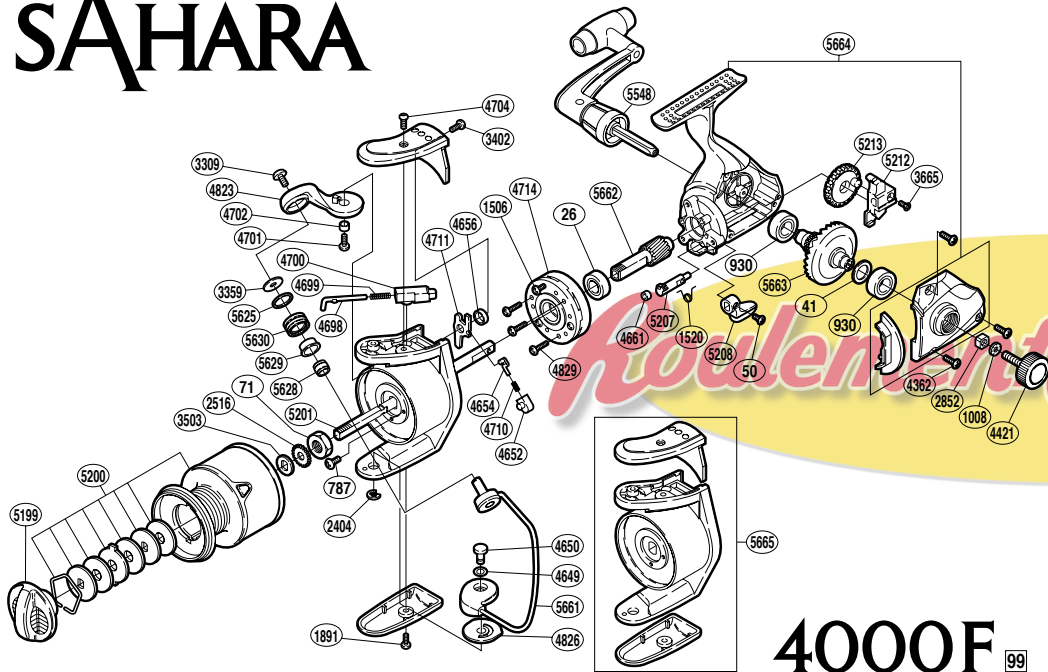

# SAHARA

## 4000F 99

RD No.	PARTS NAMES	RD No.	PARTS NAMES	RD No.	PARTS NAMES
0026	Ball Bearing	4421	Handle Screw Cap	5199	Drag Knob
0041	Drive Gear Washer	4649	Spacer	5200	Spool Assembly
0050	Anti-Reverse Lever Screw	4650	Bail Hold Support Shaft	5201	Main Shaft
0071	Rotor Nut	4652	Lever Spring Guide (B)	5207	Anti-Reverse Cam
0787	Nut Lock Screw	4654	Lever Spring Guide (A)	5208	Anti-Reverse Lever
0930	Ball Bearing	4656	Trip Lever Spacer	5212	Oscillating Slider
1008	Handle Lock Washer	4661	Anti-Reverse Cam Ring	5213	Oscillating Gear
1506	Clutch Cover Screw	4698	Bail Spring Guide (A)	5548	Handle Assembly
1520	Anti-Reverse Cam Spring	4699	Bail Spring	5625	Line Roller Spacer
1891	Bail Hold Support Guard Screw	4700	Bail Spring Guide (B)	5628	Line Roller Collar
2404	"E" Lock	4701	Bail Arm Screw	5629	Line Roller Bushing
2516	Spool Support	4702	Bail Arm Bushing	5630	Line Roller
2852	Handle Screw Lock	4704	Bail Spring Cover Screw (large)	5661	Bail Assembly
3309	Line Roller Screw	4710	Lever Spring	5662	Pinion Gear
3359	Line Roller Washer	4711	Bail Trip Lever	5663	Drive Gear
3402	Bail Spring Cover Screw (small)	4714	Roller Clutch Assembly	5664	Body Assembly
3503	Spool Washer	4823	Bail Arm	5665	Rotor Assembly
3665	Slider Retainer Screw	4826	Bail Hold Support Spacer		
4362	Side Cover Screw	4829	Roller Clutch Screw		