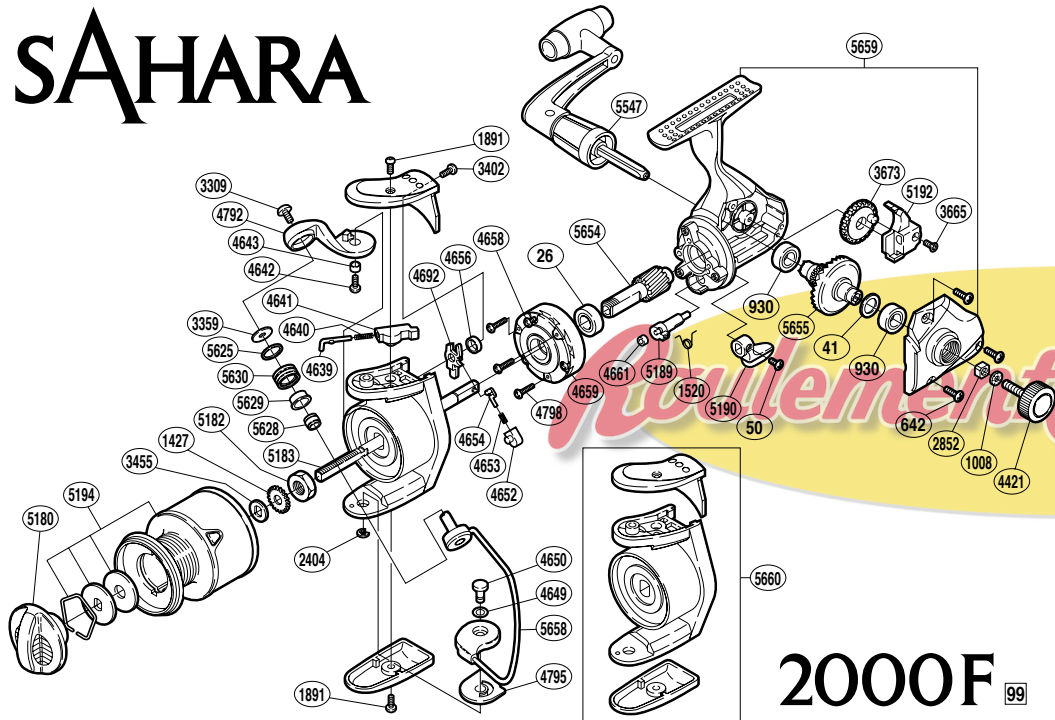

SAHARA

2000F 99

RD No.	PARTS NAMES	RD No.	PARTS NAMES	RD No.	PARTS NAMES
0026	Ball Bearing	4639	Bail Spring Guide (A)	5180	Drag Knob
0041	Drive Gear Washer	4640	Bail Spring	5182	Rotor Nut
0050	Anti-Reverse Lever Screw	4641	Bail Spring Guide (B)	5183	Main Shaft
0642	Side Cover Screw	4642	Bail Arm Screw	5189	Anti-Reverse Cam
0930	Ball Bearing	4643	Bail Arm Bushing	5190	Anti-Reverse Lever
1008	Handle Lock Washer	4649	Spacer	5192	Oscillating Slider
1427	Spool Support	4650	Bail Hold Support Shaft	5194	Spool Assembly
1520	Anti-Reverse Cam Spring	4652	Lever Spring Guide (B)	5547	Handle Assembly
1891	Multi-Purpose Screw	4653	Lever Spring	5625	Line Roller Spacer
2404	"E" Lock	4654	Lever Spring Guide (A)	5628	Line Roller Collar
2852	Handle Screw Lock	4656	Trip Lever Spacer	5629	Line Roller Bushing
3309	Line Roller Screw	4658	Clutch Cover Screw	5630	Line Roller
3359	Line Roller Washer	4659	Roller Clutch Assembly	5654	Pinion Gear
3402	Bail Spring Cover Screw (small)	4661	Anti-Reverse Cam Ring	5655	Drive Gear
3455	Spool Washer	4692	Bail Trip Lever	5658	Bail Assembly
3665	Slider Retainer Screw	4792	Bail Arm	5659	Body Assembly
3673	Oscillating Gear	4795	Bail Hold Support Spacer	5660	Rotor Assembly
4421	Handle Screw Cap	4798	Roller Clutch Screw		