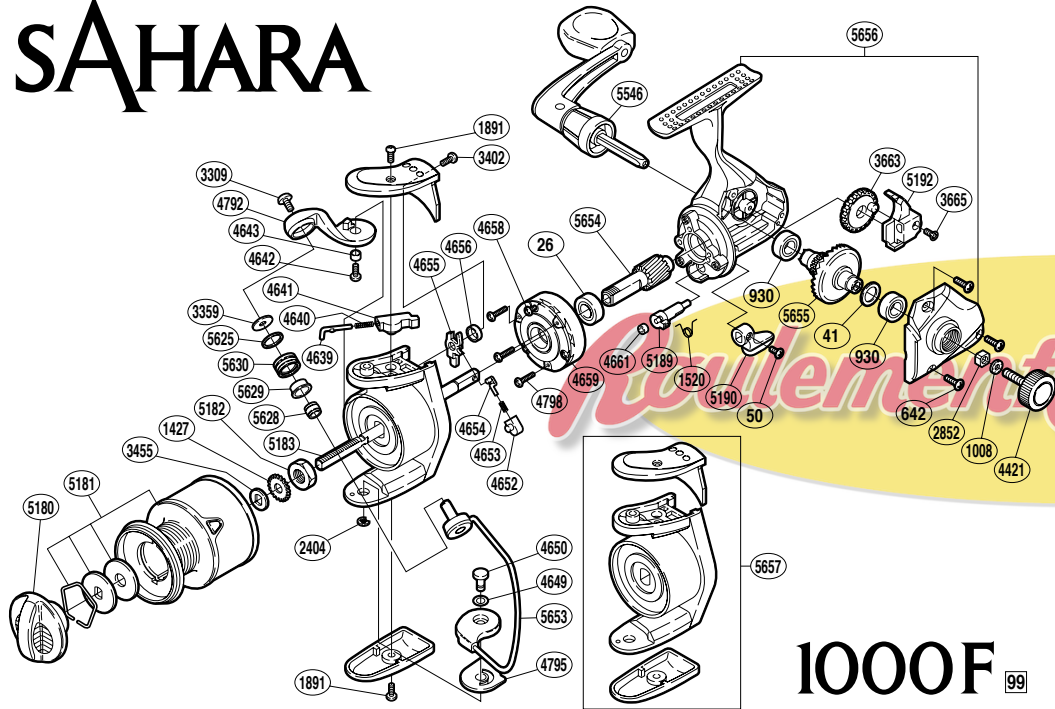

SAHARA

1000F 99

RD No.	PARTS NAMES	RD No.	PARTS NAMES	RD No.	PARTS NAMES
0026	Ball Bearing	4639	Bail Spring Guide (A)	5180	Drag Knob
0041	Drive Gear Washer	4640	Bail Spring	5181	Spool Assembly
0050	Anti-Reverse Lever Screw	4641	Bail Spring Guide (B)	5182	Rotor Nut
0642	Side Cover Screw	4642	Bail Arm Screw	5183	Main Shaft
0930	Ball Bearing	4643	Bail Arm Bushing	5189	Anti-Reverse Cam
1008	Handle Lock Washer	4649	Spacer	5190	Anti-Reverse Lever
1427	Spool Support	4650	Bail Hold Support Shaft	5192	Oscillating Slider
1520	Anti-Reverse Cam Spring	4652	Lever Spring Guide (B)	5546	Handle Assembly
1891	Multi-Purpose Screw	4653	Lever Spring	5625	Line Roller Spacer
2404	"E" Lock	4654	Lever Spring Guide (A)	5628	Line Roller Collar
2852	Handle Screw Lock	4655	Bail Trip Lever	5629	Line Roller Bushing
3309	Line Roller Screw	4656	Trip Lever Spacer	5630	Line Roller
3359	Line Roller Washer	4658	Clutch Cover Screw	5653	Bail Assembly
3402	Bail Spring Cover Screw (small)	4659	Roller Clutch Assembly	5654	Pinion Gear
3455	Spool Washer	4661	Anti-Reverse Cam Ring	5655	Drive Gear
3663	Oscillating Gear	4792	Bail Arm	5656	Body Assembly
3665	Slider Retainer Screw	4795	Bail Hold Support Spacer	5657	Rotor Assembly
4421	Handle Screw Cap	4798	Roller Clutch Screw		

(100819)