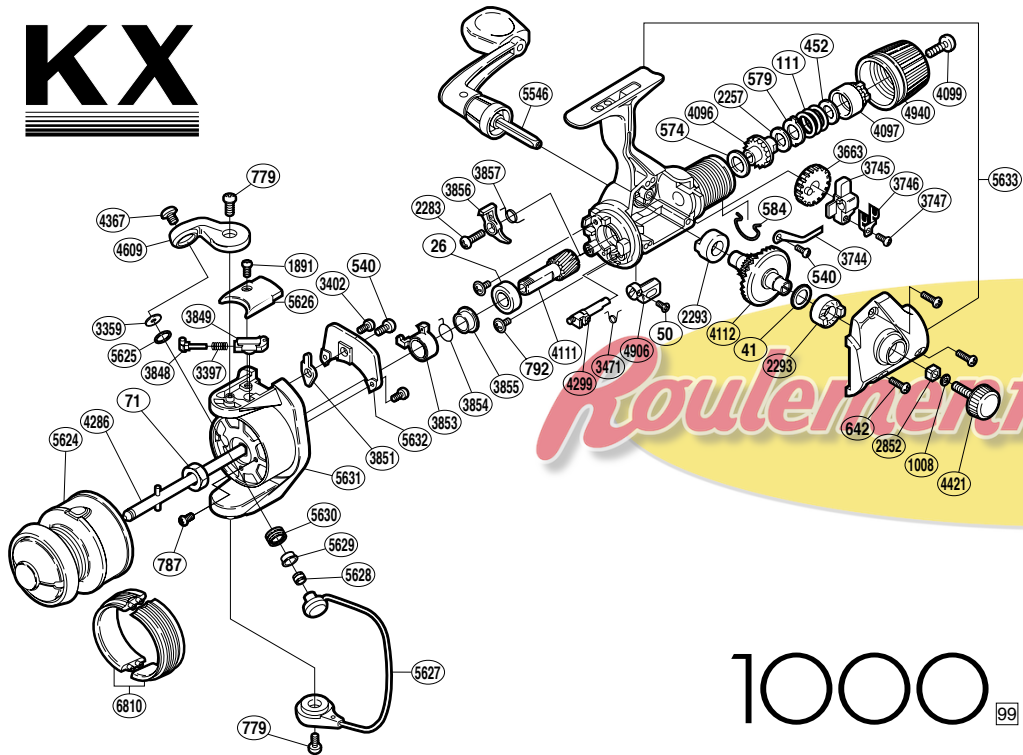

KX

RD No.	PARTS NAMES	RD No.	PARTS NAMES	RD No.	PARTS NAMES
0026	Ball Bearing	3397	Bail Spring	4286	Main Shaft
0041	Drive Gear Washer	3402	Cover Screw	4299	Anti-Reverse Cam
0050	Anti-Reverse Lever Screw	3471	Anti-Reverse Cam Spring	4367	Line Roller Screw
0071	Rotor Nut	3663	Oscillating Gear	4421	Handle Screw Cap
0111	Drag Coil Spring	3744	Drag Click	4609	Bail Arm
0452	Drag Spring Washer	3745	Oscillating Slider	4906	Anti-Reverse Lever
0540	Multi-Purpose Screw	3746	Oscillating Slider Retainer	4940	Drag Knob
0574	Drag Washer "C" (cloth)	3747	Slider Retainer Screw	5546	Handle Assembly
0579	Eared Washer "B"	3848	Bail Spring Guide (A)	5624	Spool Assembly
0584	Hold Click Spring	3849	Bail Spring Guide (B)	5625	Line Roller Spacer
0642	Side Cover Screw	3851	Bail Trip Lever	5626	Bail Spring Cover
0779	Multi-Purpose Screw	3853	Anti-Reverse Lock Out	5627	Bail Assembly
0787	Nut Lock Screw	3854	Anti-Reverse Lock Out Spring	5628	Line Roller Collar
0792	Bearing Retainer Screw	3855	Lock Out Spring Holder	5629	Line Roller Bushing
1008	Handle Lock Washer	3856	Anti-Reverse Pawl	5630	Line Roller
1891	Bail Spring Cover Screw	3857	Anti-Reverse Pawl Spring	5631	Rotor
2257	Drag Washer "H" (blue)	4096	Drag Shaft	5632	Counterbalance Cover
2283	Anti-Reverse Pawl Screw	4097	Pressure Screw	5633	Body Set
2293	Drive Gear Bushing	4099	Drag Knob Screw	6810	Pair of Spool Economizers
2852	Handle Screw Lock	4111	Pinion Gear		
3359	Line Roller Washer	4112	Drive Gear		

1000

99

(111216)