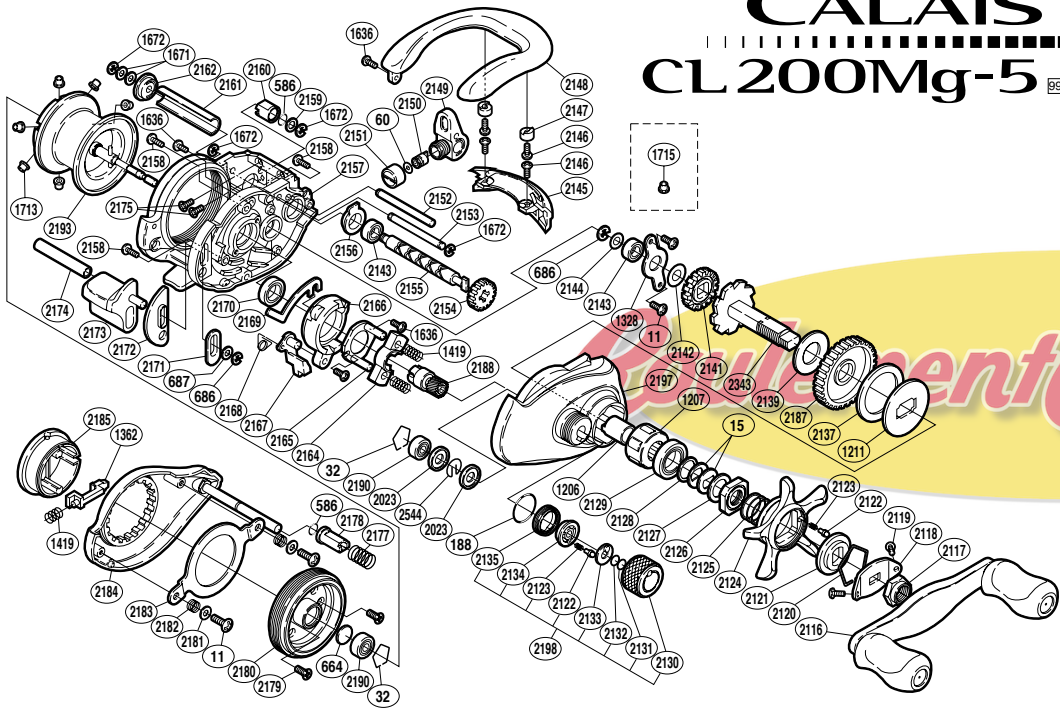

CALAIS

CL200Mg-5 ⁹⁹

BNT No.	PARTS NAMES	BNT No.	PARTS NAMES	BNT No.	PARTS NAMES
0011	Multi-Purpose Screw (A)	2128	Bearing Washer	2164	Yoke
0015	Drag Spring Washer	2129	Star Drag Bearing	2165	Clutch Cam Retainer
0032	Bearing Retainer	2130	Cast Control Cap	2166	Clutch Cam
0060	Spacer (optional)	2131	Spool Tension Spacer (B)	2167	Clutch Pawl
0188	"O" Ring	2132	Spool Tension Spacer (A)	2168	Clutch Pawl Spring
0586	Friction Ring	2133	Cast Control Click Plate	2169	Clutch Plate
0664	Spacer (B)	2134	Click Pin Holder	2170	Ball Bearing
0686	"E" Lock	2135	Cast Control Click Holder	2171	Clutch Bar Guide (A)
0687	Spacer	2137	Drag Washer (C)	2172	Clutch Bar Guide (B)
1206	Roller Clutch Inner Tube	2139	Drag Washer (A)	2173	Quick-Fire II Clutch Bar
1207	Roller Clutch Bearing	2141	Idle Gear (A)	2174	Clutch Bar Support
1211	Key Washer	2142	Idle Gear (A) Spacer	2175	Thumb Rest Screw
1328	Drive Shaft Retainer	2143	Ball Bearing	2177	Left Side Plate Spring
1362	Turnkey Pawl	2144	Drive Shaft Washer	2178	Damper (A)
1419	Yoke Spring	2145	Level Wind Protector	2179	Brake Case Screw
1636	Multi-Purpose Screw (B)	2146	Line Guard Screw	2180	Brake Case
1671	Worm Shaft Washer	2147	Line Guard Screw Cover	2181	Brake Case Ring Washer
1672	"E" Lock	2148	Thumb Rest	2182	Brake Case Ring Spring
1713	Brake Collar (green)	2149	Line Guide	2183	Brake Case Ring
2023	Spool Shaft Clip Holder	2150	Line Guide Pawl	2184	Left Side Plate
2116	Handle Assembly	2151	Pawl Cap	2185	Turnkey Dial
2117	Handle Nut	2152	Level Wind Guide	2187	Drive Gear
2118	Handle Nut Plate	2153	Line Guard (C)	2188	Pinion Gear
2119	Nut Plate Screw	2154	Idle Gear (C)	2190	Ball Bearing
2120	Click Plate Retainer	2155	Worm Shaft	2193	Spool Assembly
2121	Star Drag Click Plate	2156	Worm Bushing (A)	2197	Right Side Plate
2122	Click Pin	2157	One-Piece Frame	2198	Cast Control Cap Assembly
2123	Click Spring	2158	Right Side Plate Screw	2343	Drive Shaft
2124	Star Drag	2159	Damper Washer	2544	Spool Shaft Clip
2125	Star Drag Spring	2160	Damper (B)		
2126	Star Drag Nut	2161	Level Wind Guard		
2127	Star Drag Spacer	2162	Worm Bushing (B)	1715	Brake Collar (red)