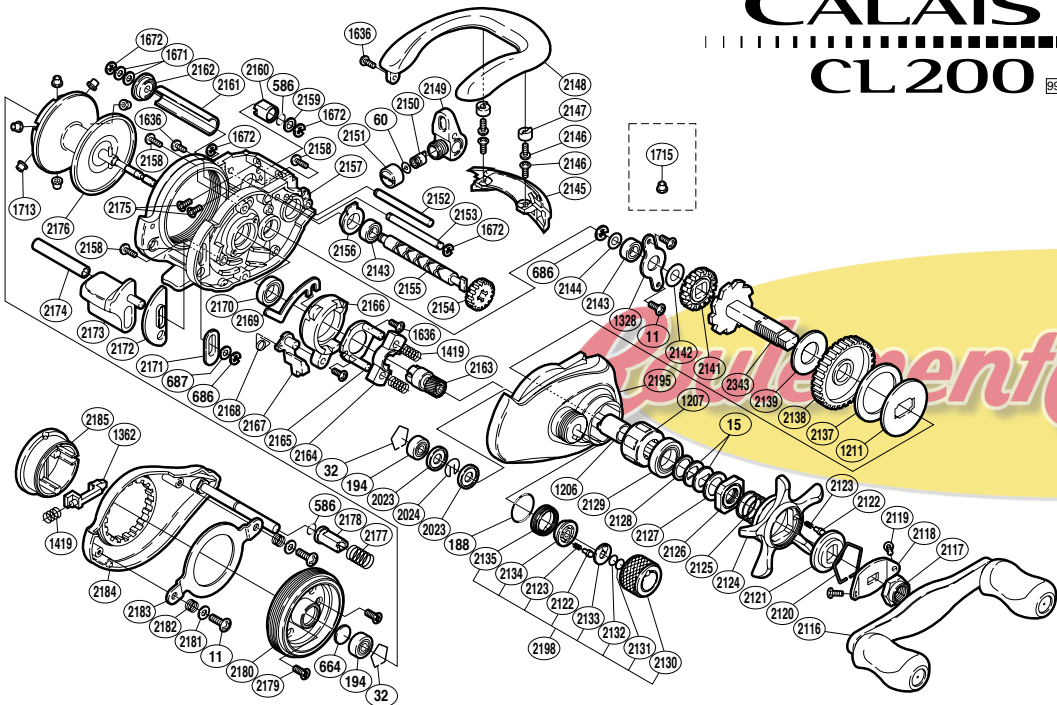

CALAIS

CL200 ⁹⁹

BNT No.	PARTS NAMES	BNT No.	PARTS NAMES	BNT No.	PARTS NAMES
0011	Multi-Purpose Screw (A)	2126	Star Drag Nut	2160	Damper (B)
0015	Drag Spring Washer	2127	Star Drag Spacer	2161	Level Wind Guard
0032	Bearing Retainer	2128	Bearing Washer	2162	Worm Bushing (B)
0060	Spacer (optional)	2129	Star Drag Bearing	2163	Pinion Gear
0188	"O" Ring	2130	Cast Control Cap	2164	Yoke
0194	Ball Bearing	2131	Spool Tension Spacer (B)	2165	Clutch Cam Retainer
0586	Friction Ring	2132	Spool Tension Spacer (A)	2166	Clutch Cam
0664	Spacer (B)	2133	Cast Control Click Plate	2167	Clutch Pawl
0686	"E" Lock	2134	Click Pin Holder	2168	Clutch Pawl Spring
0687	Spacer	2135	Cast Control Click Holder	2169	Clutch Plate
1206	Roller Clutch Inner Tube	2137	Drag Washer (C)	2170	Ball Bearing
1207	Roller Clutch Bearing	2138	Drive Gear	2171	Clutch Bar Guide (A)
1211	Key Washer	2139	Drag Washer (A)	2172	Clutch Bar Guide (B)
1328	Drive Shaft Retainer	2141	Idle Gear (A)	2173	Quick-Fire II Clutch Bar
1362	Turnkey Pawl	2142	Idle Gear (A) Spacer	2174	Clutch Bar Support
1419	Yoke Spring	2143	Ball Bearing	2175	Thumb Rest Screw
1636	Multi-Purpose Screw (B)	2144	Drive Shaft Washer	2176	Spool Assembly
1671	Worm Shaft Washer	2145	Level Wind Protector	2177	Left Side Plate Spring
1672	"E" Lock	2146	Line Guard Screw	2178	Damper (A)
1713	Brake Collar (green)	2147	Line Guard Screw Cover	2179	Brake Case Screw
2023	Spool Shaft Clip Holder	2148	Thumb Rest	2180	Brake Case
2024	Spool Shaft Clip	2149	Line Guide	2181	Brake Case Ring Washer
2116	Handle Assembly	2150	Line Guide Pawl	2182	Brake Case Ring Spring
2117	Handle Nut	2151	Pawl Cap	2183	Brake Case Ring
2118	Handle Nut Plate	2152	Level Wind Guide	2184	Left Side Plate
2119	Nut Plate Screw	2153	Line Guard (C)	2185	Turnkey Dial
2120	Click Plate Retainer	2154	Idle Gear (C)	2195	Right Side Plate
2121	Star Drag Click Plate	2155	Worm Shaft	2198	Cast Control Cap Assembly
2122	Click Pin	2156	Worm Bushing (A)	2343	Drive Shaft
2123	Click Spring	2157	One-Piece Frame		
2124	Star Drag	2158	Right Side Plate Screw		
2125	Star Drag Spring	2159	Damper Washer	1715	Brake Collar (red)