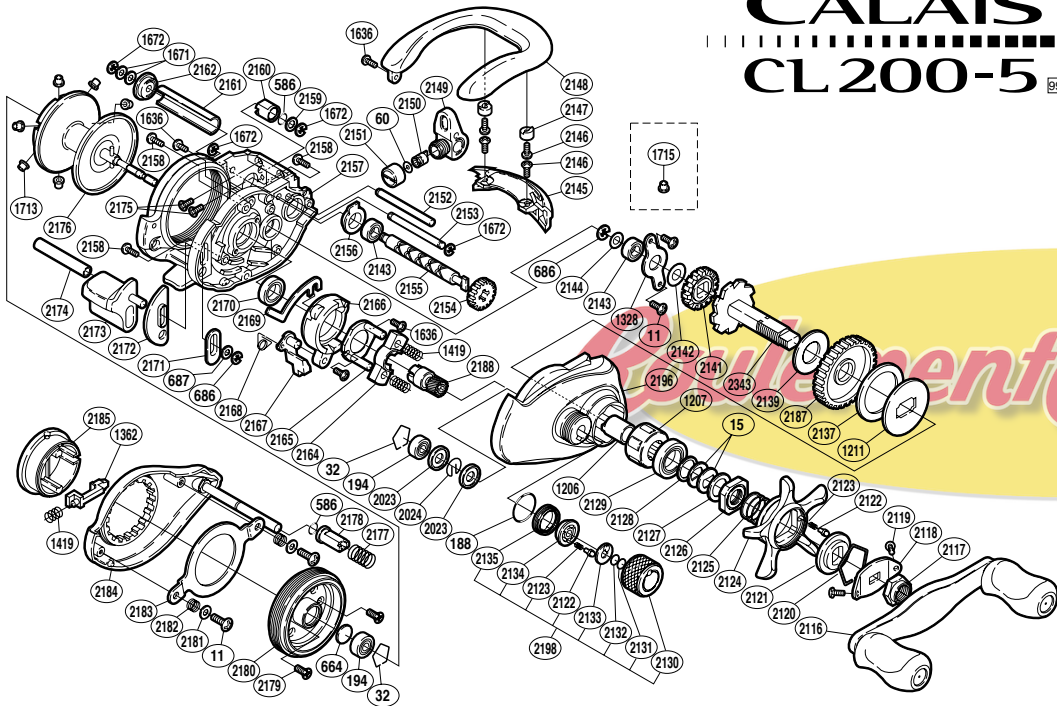

## CL 200-5 <sup>99</sup>

BNT No.	PARTS NAMES	BNT No.	PARTS NAMES	BNT No.	PARTS NAMES
0011	Multi-Purpose Screw (A)	2126	Star Drag Nut	2161	Level Wind Guard
0015	Drag Spring Washer	2127	Star Drag Spacer	2162	Worm Bushing (B)
0032	Bearing Retainer	2128	Bearing Washer	2164	Yoke
0060	Spacer (optional)	2129	Star Drag Bearing	2165	Clutch Cam Retainer
0188	"O" Ring	2130	Cast Control Cap	2166	Clutch Cam
0194	Ball Bearing	2131	Spool Tension Spacer (B)	2167	Clutch Pawl
0586	Friction Ring	2132	Spool Tension Spacer (A)	2168	Clutch Pawl Spring
0664	Spacer (B)	2133	Cast Control Click Plate	2169	Clutch Plate
0686	"E" Lock	2134	Click Pin Holder	2170	Ball Bearing
0687	Spacer	2135	Cast Control Click Holder	2171	Clutch Bar Guide (A)
1206	Roller Clutch Inner Tube	2137	Drag Washer (C)	2172	Clutch Bar Guide (B)
1207	Roller Clutch Bearing	2139	Drag Washer (A)	2173	Quick-Fire II Clutch Bar
1211	Key Washer	2141	Idle Gear (A)	2174	Clutch Bar Support
1328	Drive Shaft Retainer	2142	Idle Gear (A) Spacer	2175	Thumb Rest Screw
1362	Turnkey Pawl	2143	Ball Bearing	2176	Spool Assembly
1419	Yoke Spring	2144	Drive Shaft Washer	2177	Left Side Plate Spring
1636	Multi-Purpose Screw (B)	2145	Level Wind Protector	2178	Damper (A)
1671	Worm Shaft Washer	2146	Line Guard Screw	2179	Brake Case Screw
1672	"E" Lock	2147	Line Guard Screw Cover	2180	Brake Case
1713	Brake Collar (green)	2148	Thumb Rest	2181	Brake Case Ring Washer
2023	Spool Shaft Clip Holder	2149	Line Guide	2182	Brake Case Ring Spring
2024	Spool Shaft Clip	2150	Line Guide Pawl	2183	Brake Case Ring
2116	Handle Assembly	2151	Pawl Cap	2184	Left Side Plate
2117	Handle Nut	2152	Level Wind Guide	2185	Turnkey Dial
2118	Handle Nut Plate	2153	Line Guard (C)	2187	Drive Gear
2119	Nut Plate Screw	2154	Idle Gear (C)	2188	Pinion Gear
2120	Click Plate Retainer	2155	Worm Shaft	2196	Right Side Plate
2121	Star Drag Click Plate	2156	Worm Bushing (A)	2198	Cast Control Cap Assembly
2122	Click Pin	2157	One-Piece Frame	2343	Drive Shaft
2123	Click Spring	2158	Right Side Plate Screw		
2124	Star Drag	2159	Damper Washer		
2125	Star Drag Spring	2160	Damper (B)	1715	Brake Collar (red)