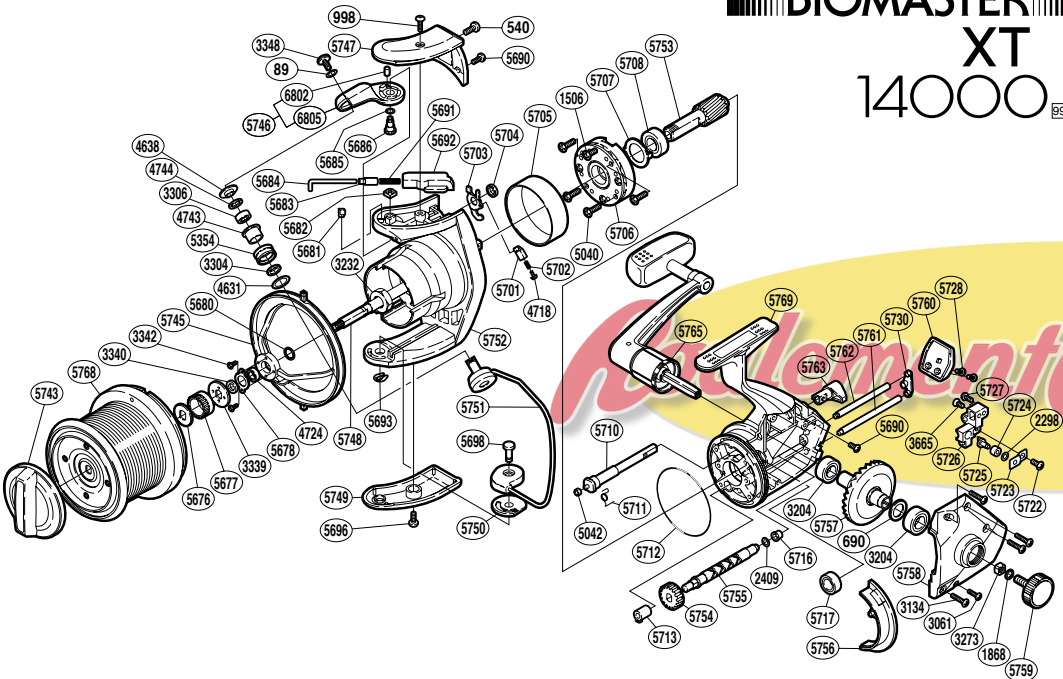

BIOMASTER XT 14000

RD No.	PARTS NAMES	RD No.	PARTS NAMES	RD No.	PARTS NAMES
0089	Lock Washer	5678	Bearing Retainer	5725	Oscillating Pawl
0540	Bail Spring Cover Screw (medium)	5680	Line Safety Guard Spacer (B)	5726	Oscillating Slider
0690	Drive Gear Washer	5681	Angle Controller	5727	Slider Retainer Screw (B)
0998	Bail Spring Cover Screw (long)	5682	Bail Arm Nut	5728	Rear Protector Screw
1506	Clutch Cover Screw	5683	Spring Guide (A) Support	5730	Worm Shaft Retainer Washer
1868	Handle Lock Washer	5684	Bail Spring Guide (A)	5743	Drag Knob
2298	Spacer	5685	Spacer	5745	Line Safety Guard
2409	Worm Shaft Spacer	5686	Bail Arm Shaft	5746	Bail Arm
3061	Side Cover Screw (small)	5690	Multi-Purpose Screw	5747	Bail Spring Cover
3134	Side Cover Screw (large)	5691	Bail Spring	5748	Main Shaft
3204	Ball Bearing	5692	Bail Spring Guide (B)	5749	Bail Hold Support Guard
3232	Rotor Nut	5693	"U" Lock	5750	Bail Hold Support Spacer
3273	Handle Screw Lock	5696	Guard Screw	5751	Bail Assembly
3304	Bearing Spacer	5698	Bail Hold Support Shaft	5752	Rotor
3306	Line Roller Bearing	5701	Lever Spring Guide (B)	5753	Pinion Gear
3339	Spool Support (B)	5702	Lever Spring	5754	Idle Gear
3340	Line Safety Guard Spacer (A)	5703	Bail Trip Lever	5755	Worm Shaft
3342	Bearing Retainer Screw	5704	Trip Lever Spacer	5756	Side Cover Flange
3348	Line Roller Screw	5705	Roller Clutch Ring	5757	Drive Gear
3665	Slider Retainer Screw (A)	5706	Roller Clutch Assembly	5758	Side Cover
4631	Spacer	5707	Bearing Washer	5759	Handle Screw Cap
4638	Line Roller Washer	5708	Ball Bearing	5760	Rear Protector
4718	Lever Spring Guide (A)	5710	Anti-Reverse Cam	5761	Oscillating Guide (long)
4724	Ball Bearing	5711	Anti-Reverse Cam Spring	5762	Oscillating Guide (short)
4743	Line Roller Bushing	5712	"O" Ring (large)	5763	Anti-Reverse Lever
4744	Roller Bearing Seal	5713	Worm Bushing (front)	5765	Handle Assembly
5040	Roller Clutch Screw	5716	Worm Bushing (rear)	5768	Spool Assembly
5042	Anti-Reverse Cam Ring	5717	Ball Bearing	5769	Body
5354	Line Roller	5722	Oscillating Pawl Cover Screw	6802	Bail Arm Bushing
5676	Spool Washer	5723	Oscillating Pawl Cover	6805	Bail Arm
5677	Spool Support (A)	5724	Oscillating Slider Bushing		