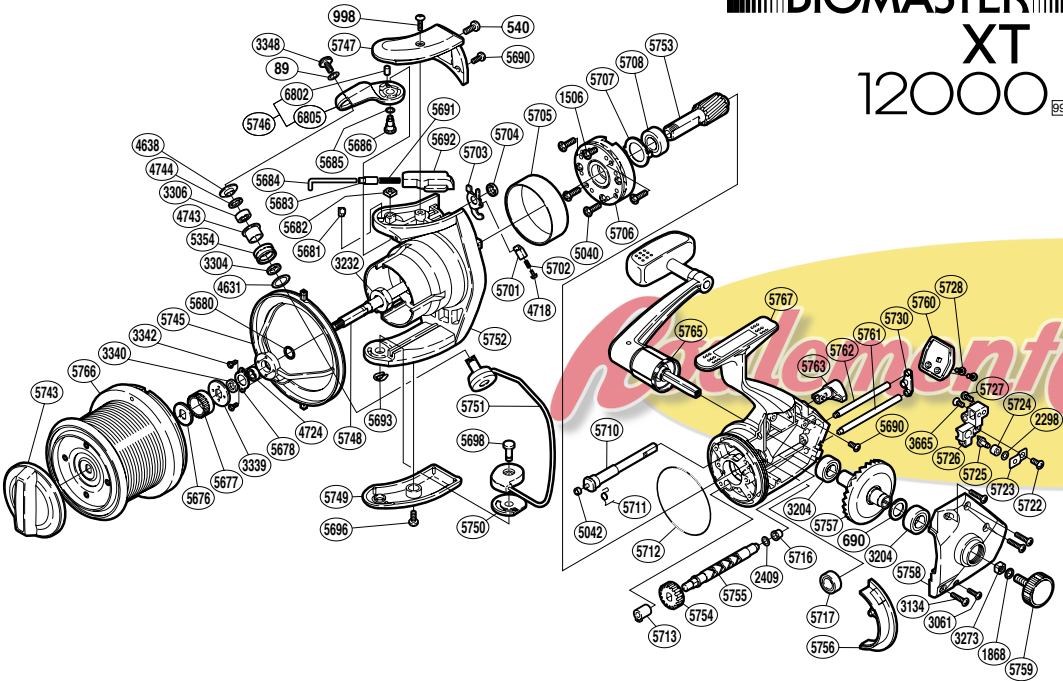

# BIOMASTER XT 12000

RD No.	PARTS NAMES	RD No.	PARTS NAMES	RD No.	PARTS NAMES
0089	Lock Washer	5678	Bearing Retainer	5725	Oscillating Pawl
0540	Bail Spring Cover Screw (medium)	5680	Line Safety Guard Spacer (B)	5726	Oscillating Slider
0690	Drive Gear Washer	5681	Angle Controller	5727	Slider Retainer Screw (B)
0998	Bail Spring Cover Screw (long)	5682	Bail Arm Nut	5728	Rear Protector Screw
1506	Clutch Cover Screw	5683	Spring Guide (A) Support	5730	Worm Shaft Retainer Washer
1868	Handle Lock Washer	5684	Bail Spring Guide (A)	5743	Drag Knob
2298	Spacer	5685	Spacer	5745	Line Safety Guard
2409	Worm Shaft Spacer	5686	Bail Arm Shaft	5746	Bail Arm
3061	Side Cover Screw (small)	5690	Multi-Purpose Screw	5747	Bail Spring Cover
3134	Side Cover Screw (large)	5691	Bail Spring	5748	Main Shaft
3204	Ball Bearing	5692	Bail Spring Guide (B)	5749	Bail Hold Support Guard
3232	Rotor Nut	5693	"U" Lock	5750	Bail Hold Support Spacer
3273	Handle Screw Lock	5696	Guard Screw	5751	Bail Assembly
3304	Bearing Spacer	5698	Bail Hold Support Shaft	5752	Rotor
3306	Line Roller Bearing	5701	Lever Spring Guide (B)	5753	Pinion Gear
3339	Spool Support (B)	5702	Lever Spring	5754	Idle Gear
3340	Line Safety Guard Spacer (A)	5703	Bail Trip Lever	5755	Worm Shaft
3342	Bearing Retainer Screw	5704	Trip Lever Spacer	5756	Side Cover Flange
3348	Line Roller Screw	5705	Roller Clutch Ring	5757	Drive Gear
3665	Slider Retainer Screw (A)	5706	Roller Clutch Assembly	5758	Side Cover
4631	Spacer	5707	Bearing Washer	5759	Handle Screw Cap
4638	Line Roller Washer	5708	Ball Bearing	5760	Rear Protector
4718	Lever Spring Guide (A)	5710	Anti-Reverse Cam	5761	Oscillating Guide (long)
4724	Ball Bearing	5711	Anti-Reverse Cam Spring	5762	Oscillating Guide (short)
4743	Line Roller Bushing	5712	"O" Ring (large)	5763	Anti-Reverse Lever
4744	Roller Bearing Seal	5713	Worm Bushing (front)	5765	Handle Assembly
5040	Roller Clutch Screw	5716	Worm Bushing (rear)	5766	Spool Assembly
5042	Anti-Reverse Cam Ring	5717	Ball Bearing	5767	Body
5354	Line Roller	5722	Oscillating Pawl Cover Screw	6802	Bail Arm Bushing
5676	Spool Washer	5723	Oscillating Pawl Cover	6805	Bail Arm
5677	Spool Support (A)	5724	Oscillating Slider Bushing		