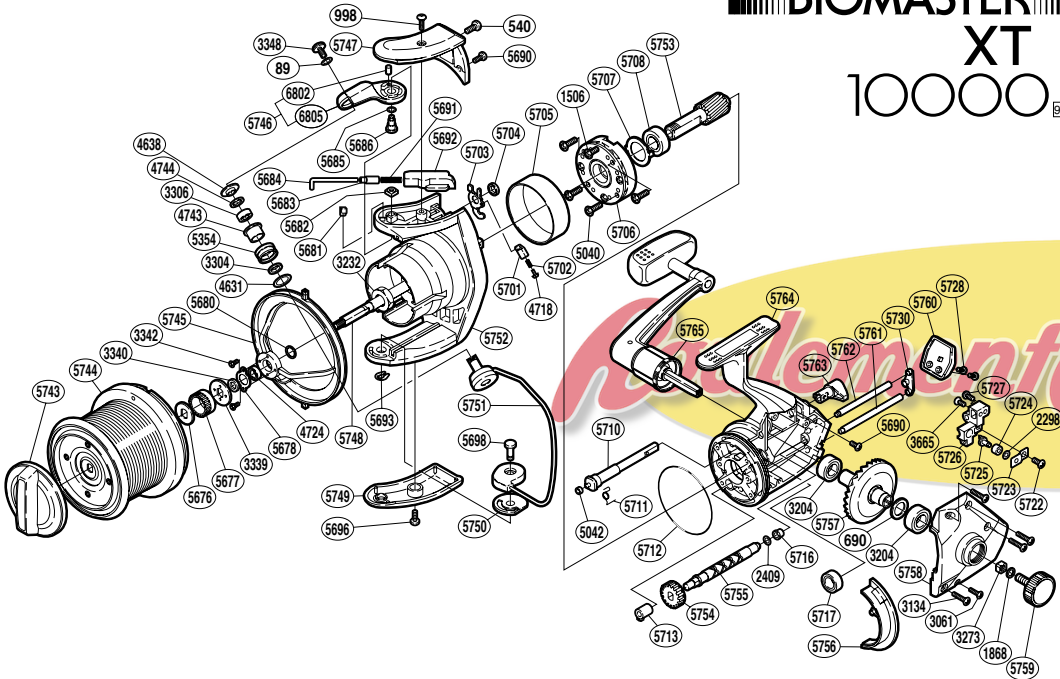

# BIOMASTER XT 10000

RD No.	PARTS NAMES	RD No.	PARTS NAMES	RD No.	PARTS NAMES
0089	Lock Washer	5678	Bearing Retainer	5725	Oscillating Pawl
0540	Bail Spring Cover Screw (medium)	5680	Line Safety Guard Spacer (B)	5726	Oscillating Slider
0690	Drive Gear Washer	5681	Angle Controller	5727	Slider Retainer Screw (B)
0998	Bail Spring Cover Screw (long)	5682	Bail Arm Nut	5728	Rear Protector Screw
1506	Clutch Cover Screw	5683	Spring Guide (A) Support	5730	Worm Shaft Retainer Washer
1868	Handle Lock Washer	5684	Bail Spring Guide (A)	5743	Drag Knob
2298	Spacer	5685	Spacer	5744	Spool Assembly
2409	Worm Shaft Spacer	5686	Bail Arm Shaft	5745	Line Safety Guard
3061	Side Cover Screw (small)	5690	Multi-Purpose Screw	5746	Bail Arm
3134	Side Cover Screw (large)	5691	Bail Spring	5747	Bail Spring Cover
3204	Ball Bearing	5692	Bail Spring Guide (B)	5748	Main Shaft
3232	Rotor Nut	5693	"U" Lock	5749	Bail Hold Support Guard
3273	Handle Screw Lock	5696	Guard Screw	5750	Bail Hold Support Spacer
3304	Bearing Spacer	5698	Bail Hold Support Shaft	5751	Bail Assembly
3306	Line Roller Bearing	5701	Lever Spring Guide (B)	5752	Rotor
3339	Spool Support (B)	5702	Lever Spring	5753	Pinion Gear
3340	Line Safety Guard Spacer (A)	5703	Bail Trip Lever	5754	Idle Gear
3342	Bearing Retainer Screw	5704	Trip Lever Spacer	5755	Worm Shaft
3348	Line Roller Screw	5705	Roller Clutch Ring	5756	Side Cover Flange
3665	Slider Retainer Screw (A)	5706	Roller Clutch Assembly	5757	Drive Gear
4631	Spacer	5707	Bearing Washer	5758	Side Cover
4638	Line Roller Washer	5708	Ball Bearing	5759	Handle Screw Cap
4718	Lever Spring Guide (A)	5710	Anti-Reverse Cam	5760	Rear Protector
4724	Ball Bearing	5711	Anti-Reverse Cam Spring	5761	Oscillating Guide (long)
4743	Line Roller Bushing	5712	"O" Ring (large)	5762	Oscillating Guide (short)
4744	Roller Bearing Seal	5713	Worm Bushing (front)	5763	Anti-Reverse Lever
5040	Roller Clutch Screw	5716	Worm Bushing (rear)	5764	Body
5042	Anti-Reverse Cam Ring	5717	Ball Bearing	5765	Handle Assembly
5354	Line Roller	5722	Oscillating Pawl Cover Screw	6802	Bail Arm Bushing
5676	Spool Washer	5723	Oscillating Pawl Cover	6805	Bail Arm
5677	Spool Support (A)	5724	Oscillating Slider Bushing		