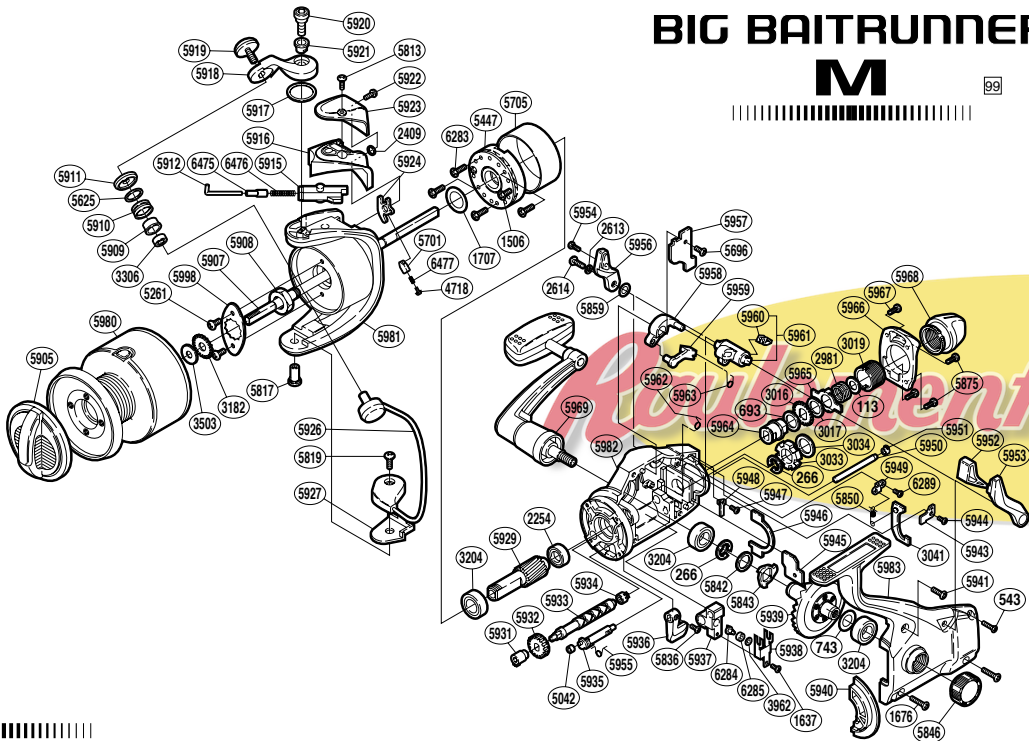

BIG BAITRUNNER M

99

RD No.	PARTS NAMES	RD No.	PARTS NAMES	RD No.	PARTS NAMES
0113	Tension Spring Washer	5843	Drive Gear Ratchet	5945	Worm Shaft Retainer
0266	"C" Lock	5846	Handle Screw Cap	5946	Dial Retainer
0543	Side Cover Screw (B)	5850	BaitRunner Pawl Spring	5947	Dial Click Screw
0693	Free Spool Tension Washer (cloth)	5859	BaitRunner Lever Spacer	5948	Dial Click
0743	Drive Gear Washer	5875	Rear Protector Screw (A)	5949	Spring Retainer
1506	Roller Clutch Cover Screw	5905	Drag Knob	5950	Oscillating Guide
1637	Slider Retainer Screw	5907	Main Shaft	5951	Oscillating Guide Holder
1676	Side Cover Screw (A)	5908	Rotor Nut	5952	BaitRunner Lever Bridge
1707	Bushing Washer	5909	Line Roller Bushing	5953	BaitRunner Lever Arm (L)
2254	Ball Bearing	5910	Line Roller	5954	BaitRunner Lever Screw
2409	Spacer	5911	Line Roller Washer	5955	Anti-Reverse Cam Spring
2613	Lock Washer	5912	Bail Spring Guide (A)	5956	BaitRunner Lever Arm (R)
2614	Clutch Arm Screw	5915	Bail Spring Guide (B)	5957	Clutch Pawl Guard
2981	Free Spool Tension Spring	5916	Bail Spring Cover	5958	Clutch Lever
3016	Click Gear	5917	Bail Arm Washer	5959	Clutch Pawl
3017	Free Spool Tension Washer (B)	5918	Bail Arm	5960	Clutch Arm Cover
3019	Free Spool Tension Screw	5919	Line Roller Screw	5961	Clutch Arm
3033	BaitRunner Ratchet	5920	Bail Arm Screw	5962	Clutch Spring
3034	Ratchet Spacer	5921	Bail Arm Screw Collar	5963	Clutch Pawl Spring
3041	BaitRunner Pawl	5922	Guard Screw (B)	5964	Free Spool Tension Shaft
3182	Spool Support	5923	Bail Spring Cover Guard	5965	Eared Washer
3204	Ball Bearing	5924	Bail Trip Lever	5966	Rear Protector
3306	Line Roller Bearing	5926	Bail Assembly	5967	Rear Protector Screw (B)
3503	Spool Washer	5927	Bail Hold Support Spacer	5968	BaitRunner Tension Dial
3962	Spacer	5929	Pinion Gear	5969	Handle Assembly
4718	Lever Spring Guide (A)	5931	Worm Bushing (front)	5980	Spool Assembly
5042	Anti-Reverse Cam Ring	5932	Idle Gear	5981	Rotor
5261	Nut Lock Screw	5933	Worm Shaft	5982	Body
5447	Roller Clutch Assembly	5934	Worm Bushing (rear)	5983	Side Cover
5625	Line Roller Spacer	5935	Anti-Reverse Cam	5998	Rotor Nut Retainer
5696	Clutch Pawl Guard Screw	5936	Anti-Reverse Lever	6283	Roller Clutch Screw
5701	Lever Spring Guide (B)	5937	Oscillating Slider	6284	Oscillating Pawl
5705	Roller Clutch Ring	5938	Oscillating Slider Retainer	6285	Oscillating Slider Bushing
5813	Guard Screw (A)	5939	Drive Gear	6289	Spring Retainer Screw
5817	Bail Hold Support Shaft	5940	Side Cover Flange	6475	Spring Guide (A) Support
5819	Bail Hold Support Screw	5941	Side Cover Screw (C)	6476	Bail Spring
5836	Anti-Reverse Lever Screw	5943	BaitRunner Pawl Guide	6477	Bail Trip Lever Spring
5842	Drive Gear Ratchet Spacer	5944	BaitRunner Pawl Guide Screw		