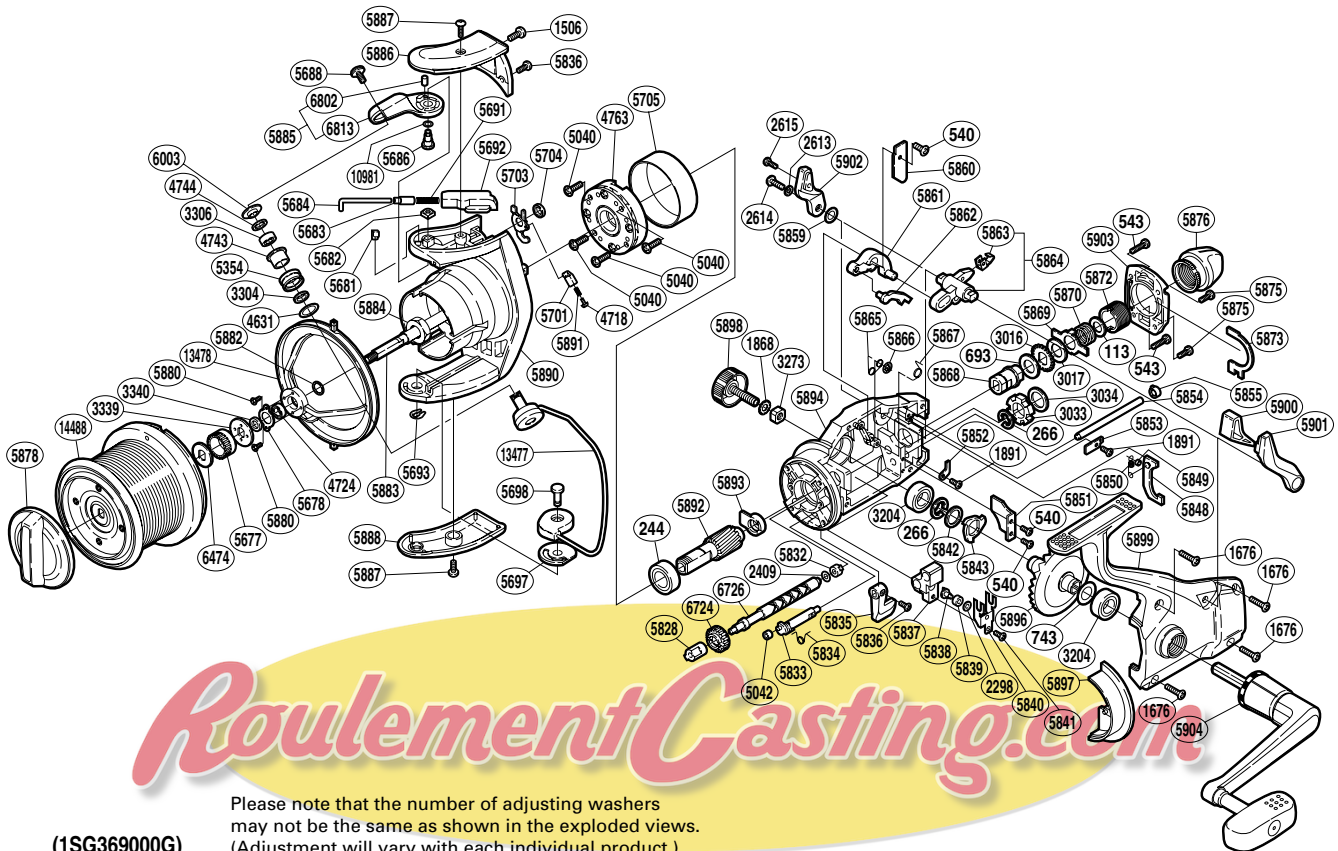

SHIMANO

BIG BAITRUNNER

BIG-BTR-LC

Please note that the number of adjusting washers may not be the same as shown in the exploded views. (Adjustment will vary with each individual product.)

(1SG369000G)

Part No.	Description	Part No.	Description	Part No.	Description
RD 0113	Tension Spring Washer (B)	RD 5686	Bail Arm Shaft	RD 5868	Free Spool Tension Shaft
RD 0244	Ball Bearing	RD 5688	Line Roller Screw	RD 5869	Eared Washer
RD 0266	"C" Lock	RD 5691	Bail Spring	RD 5870	Free Spool Tension Spring
RD 0540	Multi-Purpose Screw (A)	RD 5692	Bail Spring Guide (B)	RD 5872	Free Spool Tension Screw
RD 0543	Rear Protector Screw (long)	RD 5693	"U" Lock	RD 5873	Dial Retainer
RD 0693	Free Spool Tension Washer (cloth)	RD 5697	Bail Hold Support Spacer	RD 5875	Rear Protector Screw (short)
RD 0743	Drive Gear Washer	RD 5698	Bail Hold Support Shaft	RD 5876	BaitRunner Tension Dial
RD 1506	Bail Spring Cover Screw	RD 5701	Lever Spring Guide (B)	RD 5878	Drag Knob
RD 1676	Side Cover Screw	RD 5703	Bail Trip Lever	RD 5880	Bearing Retainer Screw
RD 1868	Handle Lock Washer	RD 5704	Trip Lever Spacer	RD 5882	Line Safety Guard Washer
RD 1891	Multi-Purpose Screw (C)	RD 5705	Roller Clutch Ring	RD 5883	Main Shaft
RD 2298	Spacer	RD 5828	Worm Bushing (front)	RD 5884	Rotor Nut
RD 2409	Worm Shaft Spacer	RD 5832	Worm Bushing (rear)	RD 5885	Bail Arm
RD 2613	Lock Washer	RD 5833	Anti-Reverse Cam	RD 5886	Bail Spring Cover
RD 2614	Clutch Arm Screw	RD 5834	Anti-Reverse Cam Spring	RD 5887	Multi-Purpose Screw (E)
RD 2615	BaitRunner Lever Screw	RD 5835	Anti-Reverse Lever	RD 5888	Bail Hold Support Guard
RD 3016	Click Gear	RD 5836	Multi-Purpose Screw (D)	RD 5890	Rotor
RD 3017	Free Spool Tension Washer (B)	RD 5837	Oscillating Slider	RD 5891	Bail Trip Lever Spring
RD 3033	BaitRunner Ratchet	RD 5838	Oscillating Pawl	RD 5892	Pinion Gear
RD 3034	Ratchet Spacer	RD 5839	Oscillating Slider Bushing	RD 5893	Pinion Bushing
RD 3204	Ball Bearing	RD 5840	Oscillating Slider Retainer	RD 5894	Body
RD 3273	Handle Screw Lock	RD 5841	Slider Retainer Screw	RD 5896	Drive Gear
RD 3304	Bearing Spacer	RD 5842	Drive Gear Ratchet Spacer	RD 5897	Side Cover Flange
RD 3306	Line Roller Bearing	RD 5843	Drive Gear Ratchet	RD 5898	Handle Screw Cap
RD 3339	Spool Support (B)	RD 5848	BaitRunner Pawl	RD 5899	Side Cover
RD 3340	Line Safety Guard Spacer	RD 5849	Spring Retainer	RD 5900	BaitRunner Lever Bridge
RD 4631	Spacer	RD 5850	BaitRunner Pawl Spring	RD 5901	BaitRunner Lever Arm (L)
RD 4718	Lever Spring Guide (A)	RD 5851	Worm Shaft Retainer	RD 5902	BaitRunner Lever Arm (R)
RD 4724	Ball Bearing	RD 5852	Dial Click	RD 5903	Rear Protector
RD 4743	Line Roller Bushing	RD 5853	BaitRunner Pawl Guide	RD 5904	Handle Assembly
RD 4744	Roller Bearing Seal	RD 5854	Oscillating Guide	RD 6003	Line Roller Washer
RD 4763	Roller Clutch Assembly	RD 5855	Oscillating Guide Holder	RD 6474	Spool Washer
RD 5040	Roller Clutch Screw	RD 5859	BaitRunner Lever Spacer	RD 6724	Idle Gear (B)
RD 5042	Anti-Reverse Cam Ring	RD 5860	Clutch Pawl Guard	RD 6726	Worm Shaft (B)
RD 5354	Line Roller	RD 5861	Clutch Lever	RD 6802	Bail Arm Bushing
RD 5677	Spool Support (A)	RD 5862	Clutch Pawl	RD 6813	Bail Arm
RD 5678	Bearing Retainer	RD 5863	Clutch Arm Cover	RD10981	Spacer
RD 5681	Angle Controller	RD 5864	Clutch Arm	RD13477	Bail Assembly
RD 5682	Bail Arm Nut	RD 5865	Clutch Pawl Spring	RD13478	Line Safety Guard
RD 5683	Spring Guide (A) Support	RD 5866	Push Nut (SPN-2)	RD14488	Spool Assembly
RD 5684	Bail Spring Guide (A)	RD 5867	Clutch Spring		